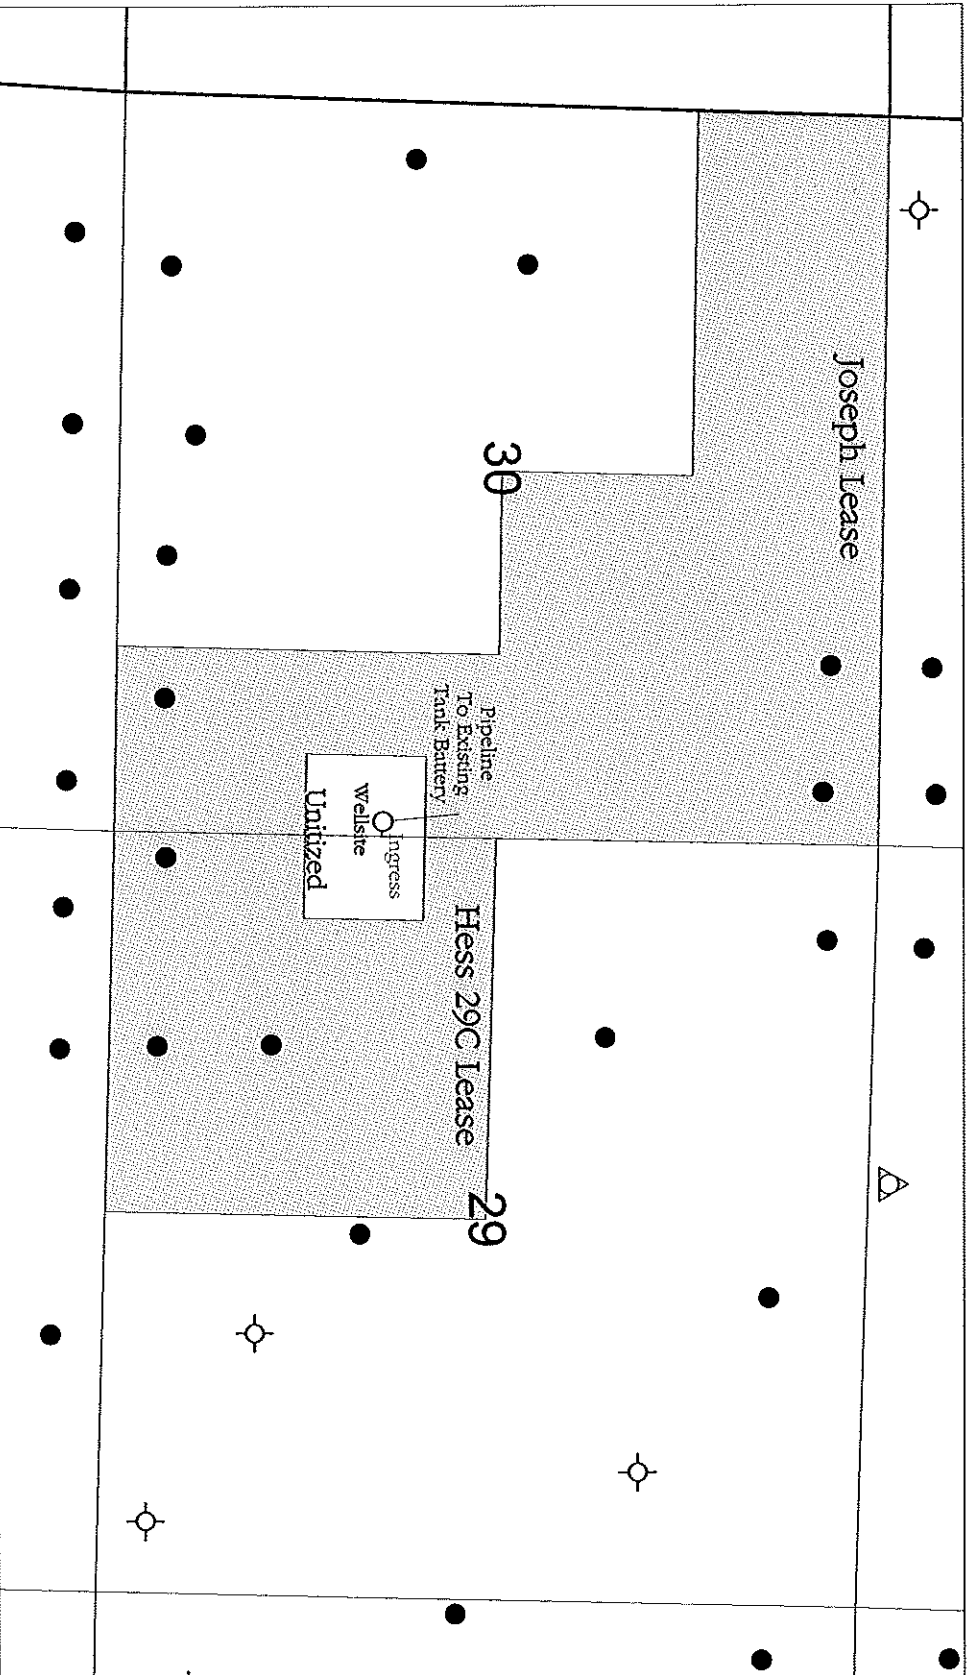

KANSAS SURFACE OWNER NOTIFICATION ACT

R 31 W

T  
13  
S

SCALE = 1 : 15,840

GOVE COUNTY, KANSAS