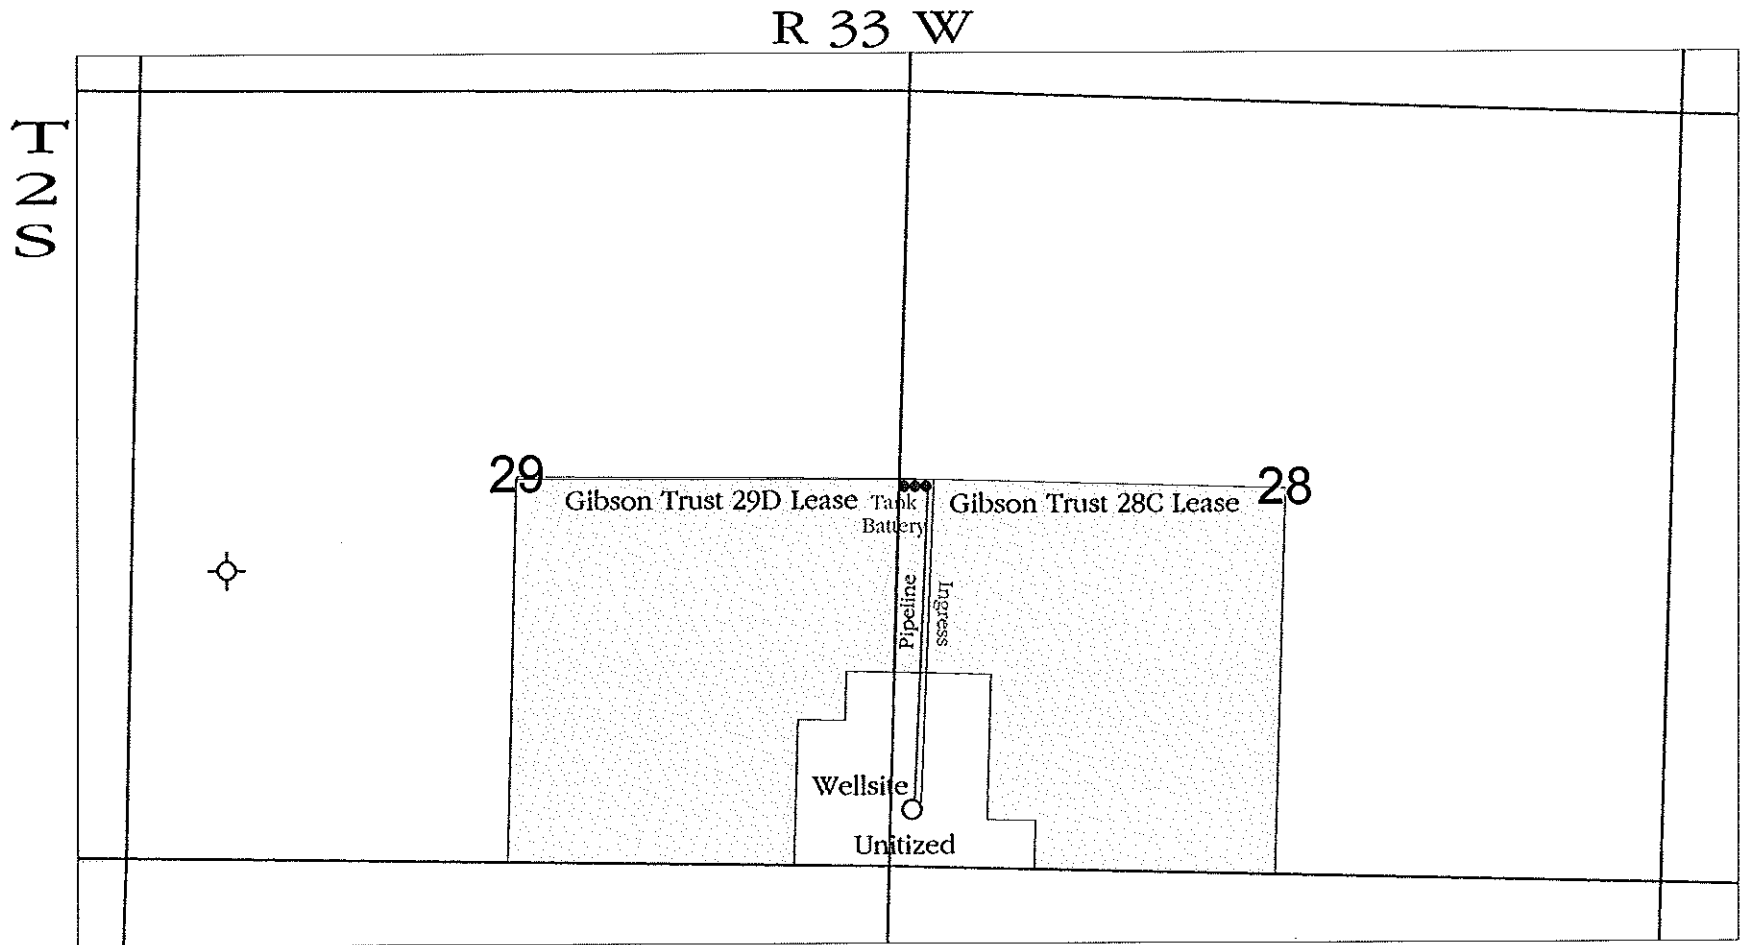

# KANSAS SURFACE OWNER NOTIFICATION ACT

SCALE = 1 : 15,840 RAWLINS COUNTY, KANSAS