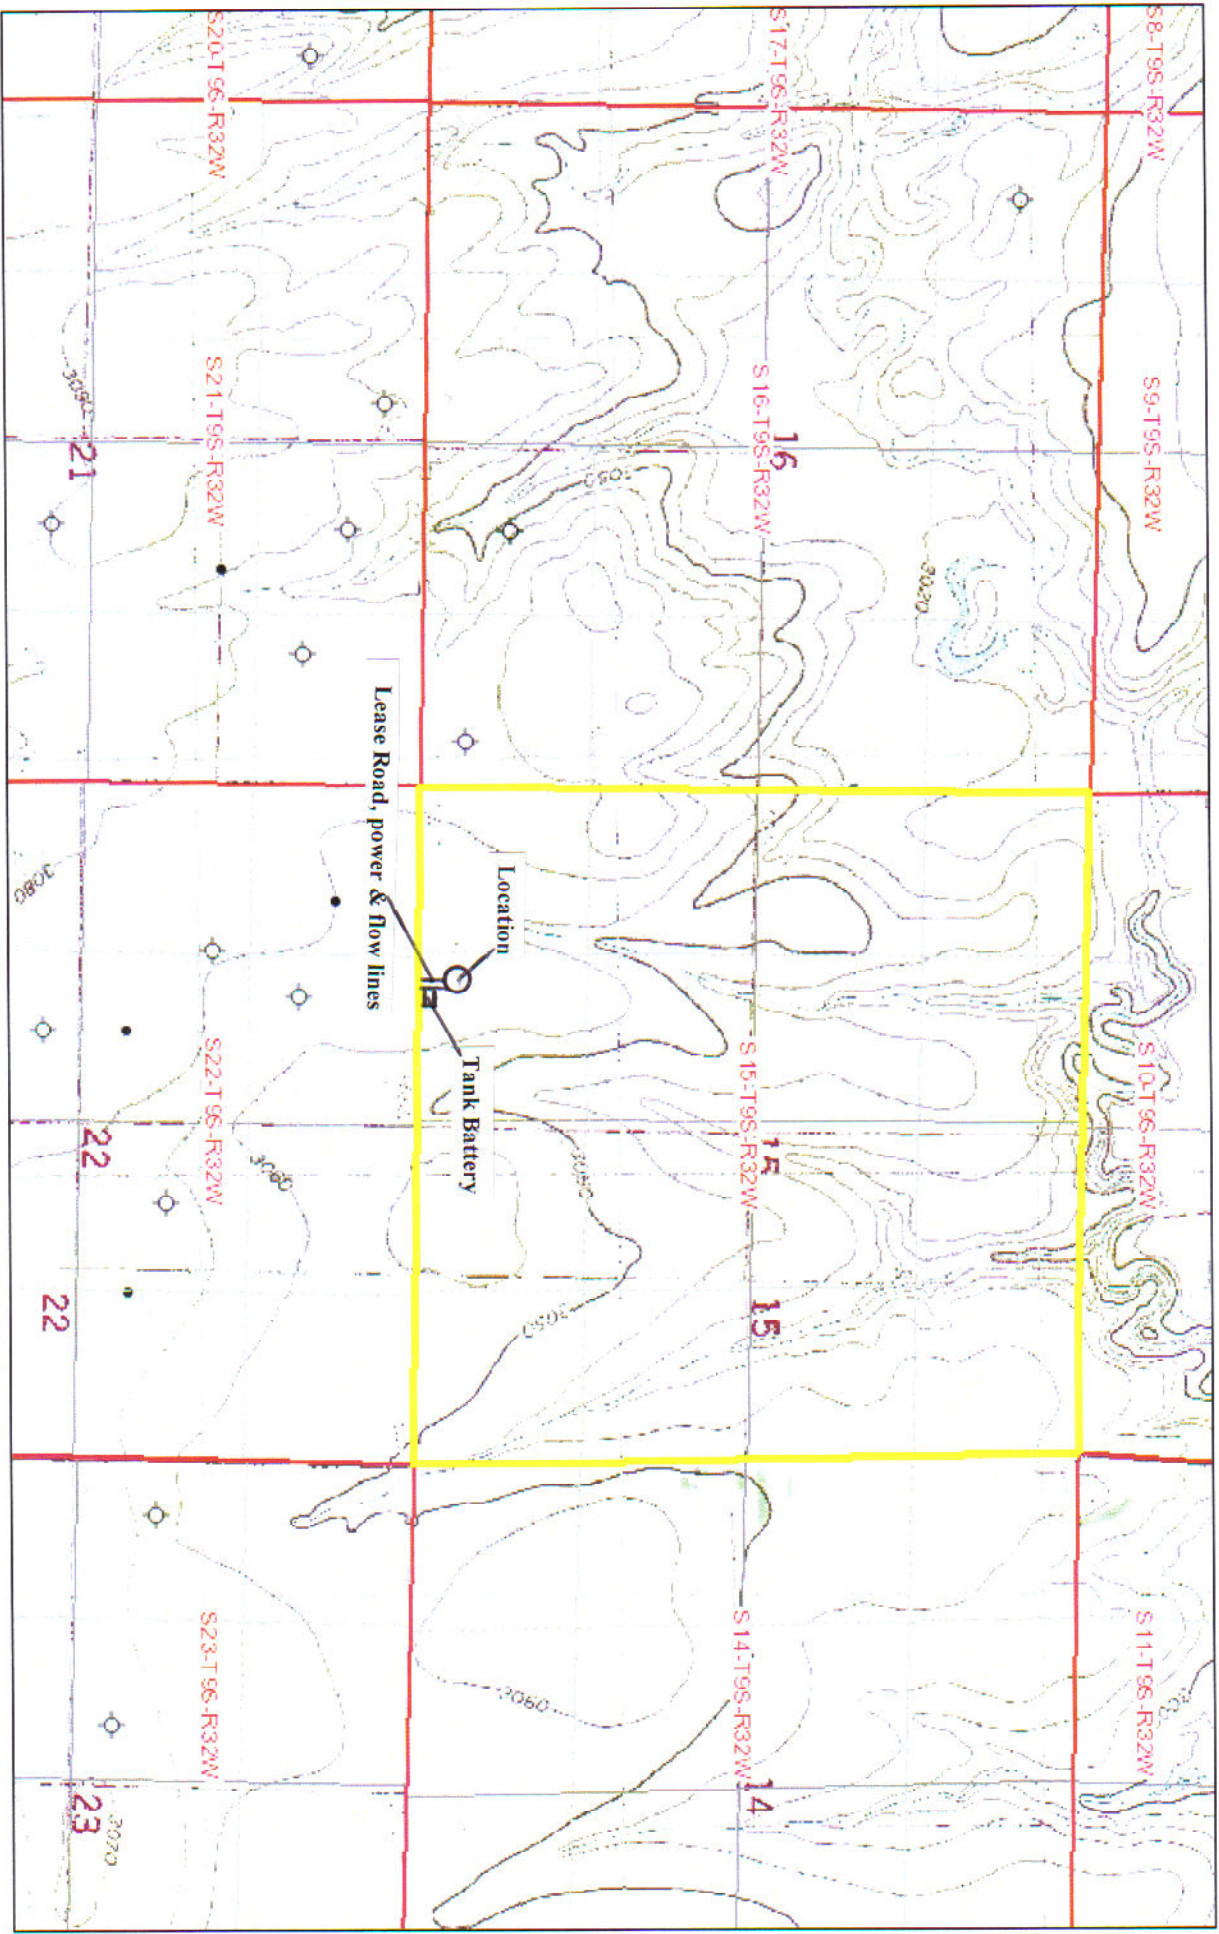

WILSON 15-1 LOCATION

August 6, 2013

**SWSESW SEC 15, T9S, R32W
THOMAS COUNTY, KANSAS**

Sources: Esri, DeLorme, NAVTEQ, TomTom, Intermap, InCREMENT P Corp.,
GEBCO, USGS, FAO, NPS, NRCAN, Geobase, IGN, Kadaster NL