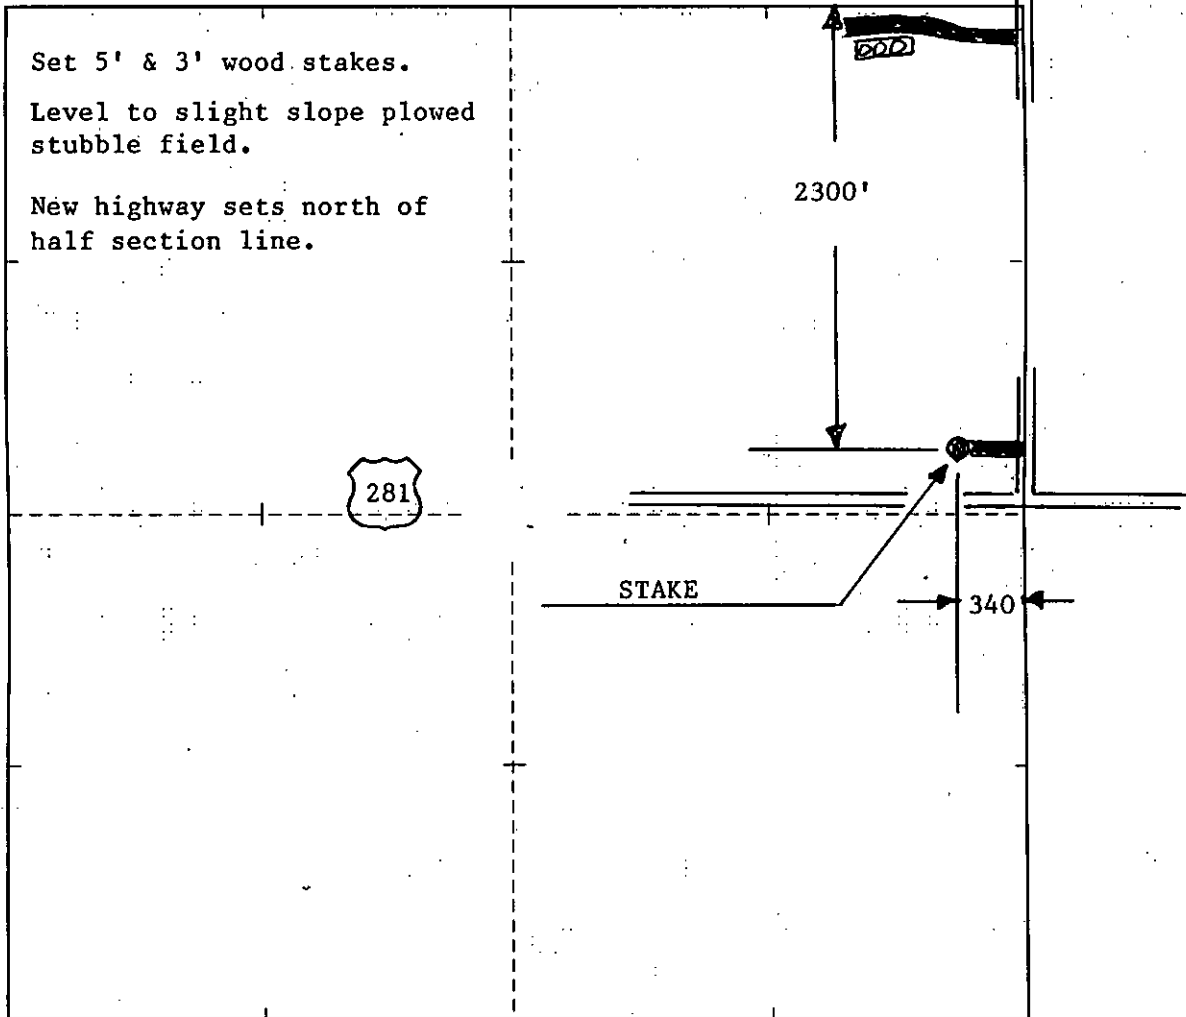

11 35s 12w
S T R

2300' FNL & 340' FEL of Sec.
LOCATION

1387' GR

ELEVATION:

CHIEFTAIN OIL CO INC
PO Box 124
Kiowa, KS 67070-0124

AUTHORIZED BY: Ron Molz

LEGEND

- Well Location
- Tank Battery Location
- Pipeline Location
- Electric Line Location
- Lease Road Location

SCALE: 1" = 100'

DATE STAKED: 7/18/13