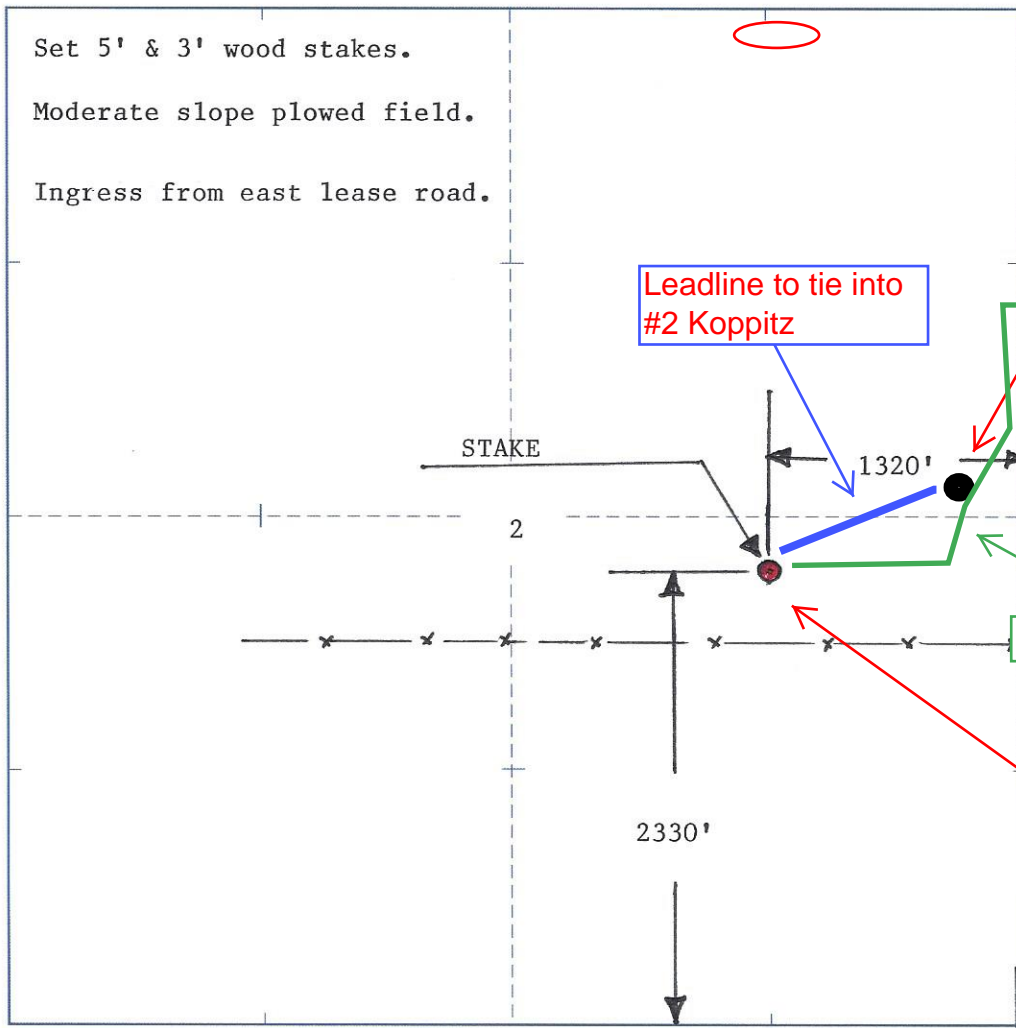

LOTUS OPERATING CO LLC
OPERATOR

7
NO.

KOPPITZ
FARM

Barber
COUNTY

2 35s 12w
S T R

2330' FSL & 1320' FEL of Sec.
LOCATION

ELEVATION: 1392' GR

LOTUS OPERATING CO LLC
100 S Main, Ste 400
Wichita, KS 67202

AUTHORIZED BY: Tim Hellman

SCALE: 1" = 1000'

Tank Battery

Leadline to tie into #2 Koppitz

#2 Koppitz

Lease Rd

Proposed 7 Koppitz

DATE STAKED: 8/7/13

Stubbbs, KS' Scale: 1" = 0.189MI, 305Mt, 1,000Ft, 1 MI = 5,280', 1 cm = 120Mt