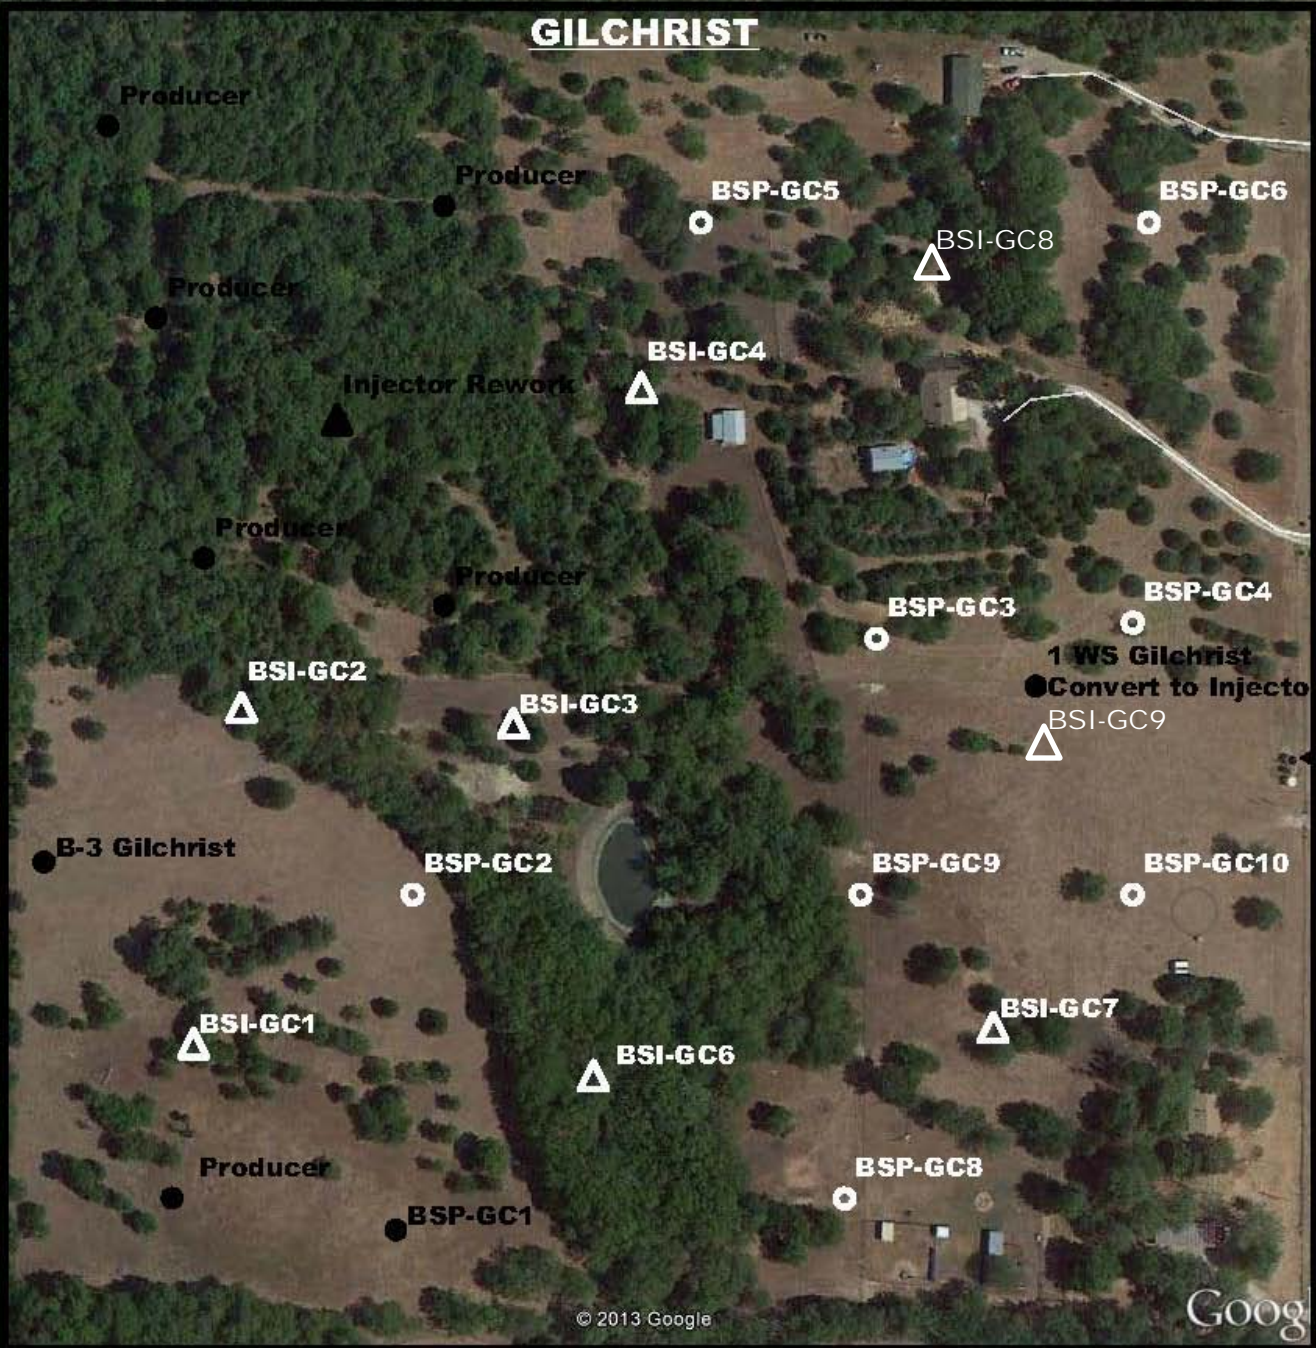

# GILCHRIST

© 2013 Google

Google earth

1991

Imagery Date: 7/19/2012 38°30'41.97" N 95°05'11.34" W elev 1006 ft eye alt 2473 ft