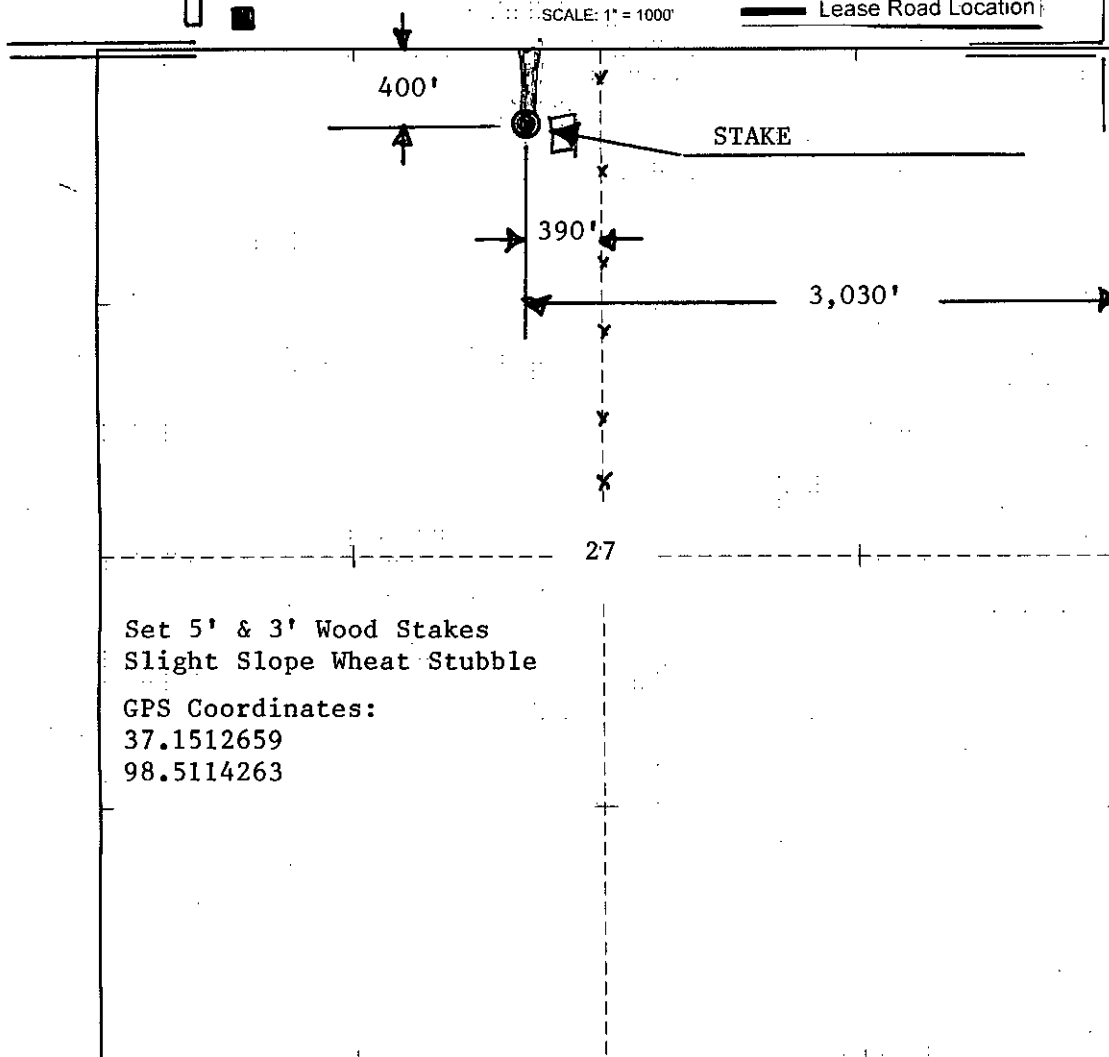

Barber
COUNTY

27 33s 11w
S T R

400' FNL & 390' FEL of NW/4 (3030' FEL of Sect.)
LOCATION

ELEVATION: 1449 gr.

Chieftain Oil Company, Inc.
P.O. Box 124
Kiowa, Kansas 67070-0124

AUTHORIZED BY: Ron Molz

LEGEND

- Well Location
- Tank Battery Location
- Pipeline Location
- - - - Electric Line Location
- ▬ Lease Road Location

DATE STAKED: 8-16-13