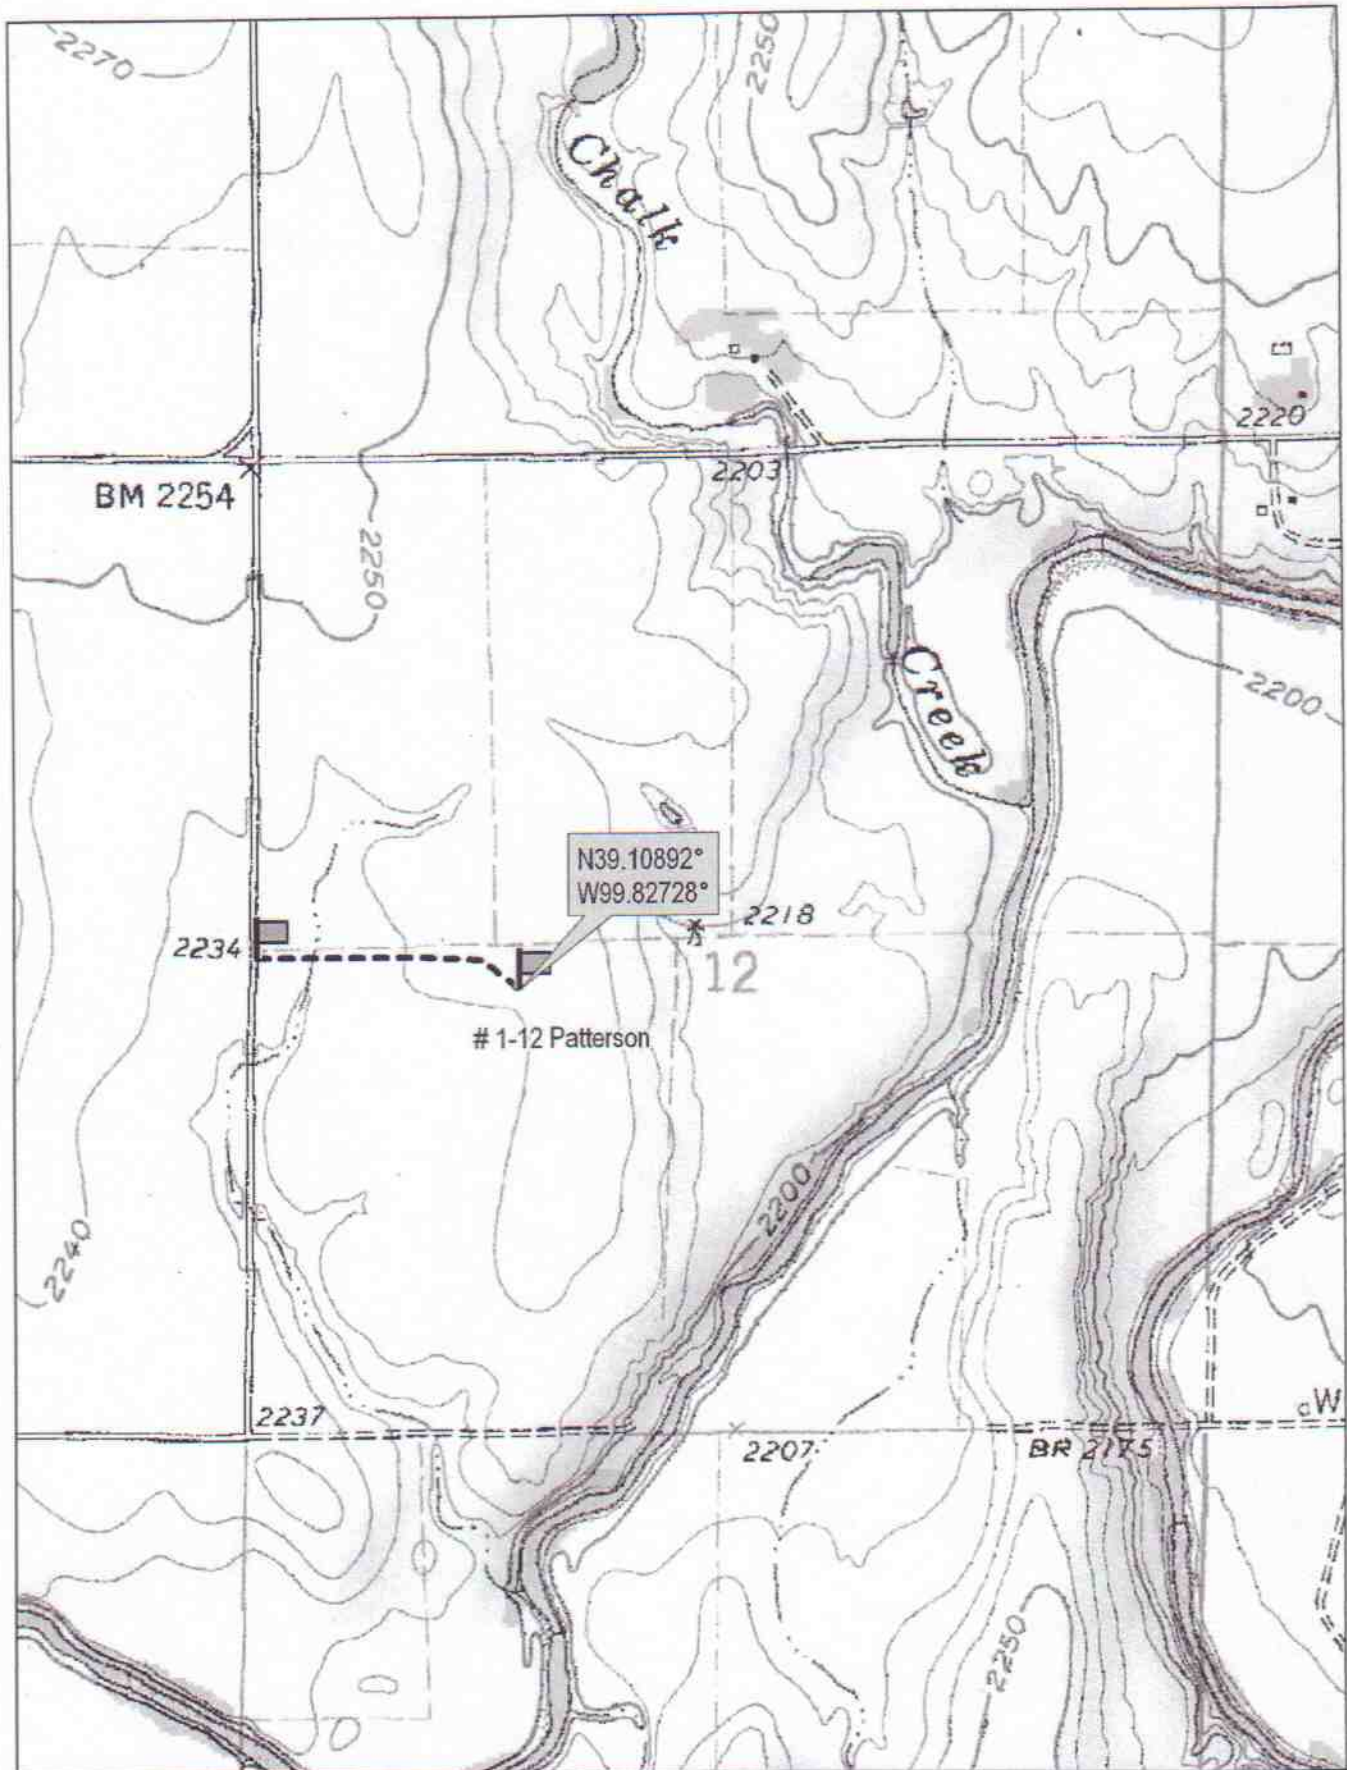

12

S

11s

T

23w

R

2370'FSL 1420'FWL

Location

Elevation 2236 Gr.

Ordered By: Bill

Cholla Production, LLC
10390 Bradford RD.
Suite 201
Littleton, CO. 80127

Scale 1"=1000'

N39.10892°
W99.82728°

1-12 Patterson

12

DELORME

© 2002 DeLorme. 3-D TopoQuads®. Data copyright of content owner.
www.delorme.com

Scale 1 : 12,000
1" = 1000 ft