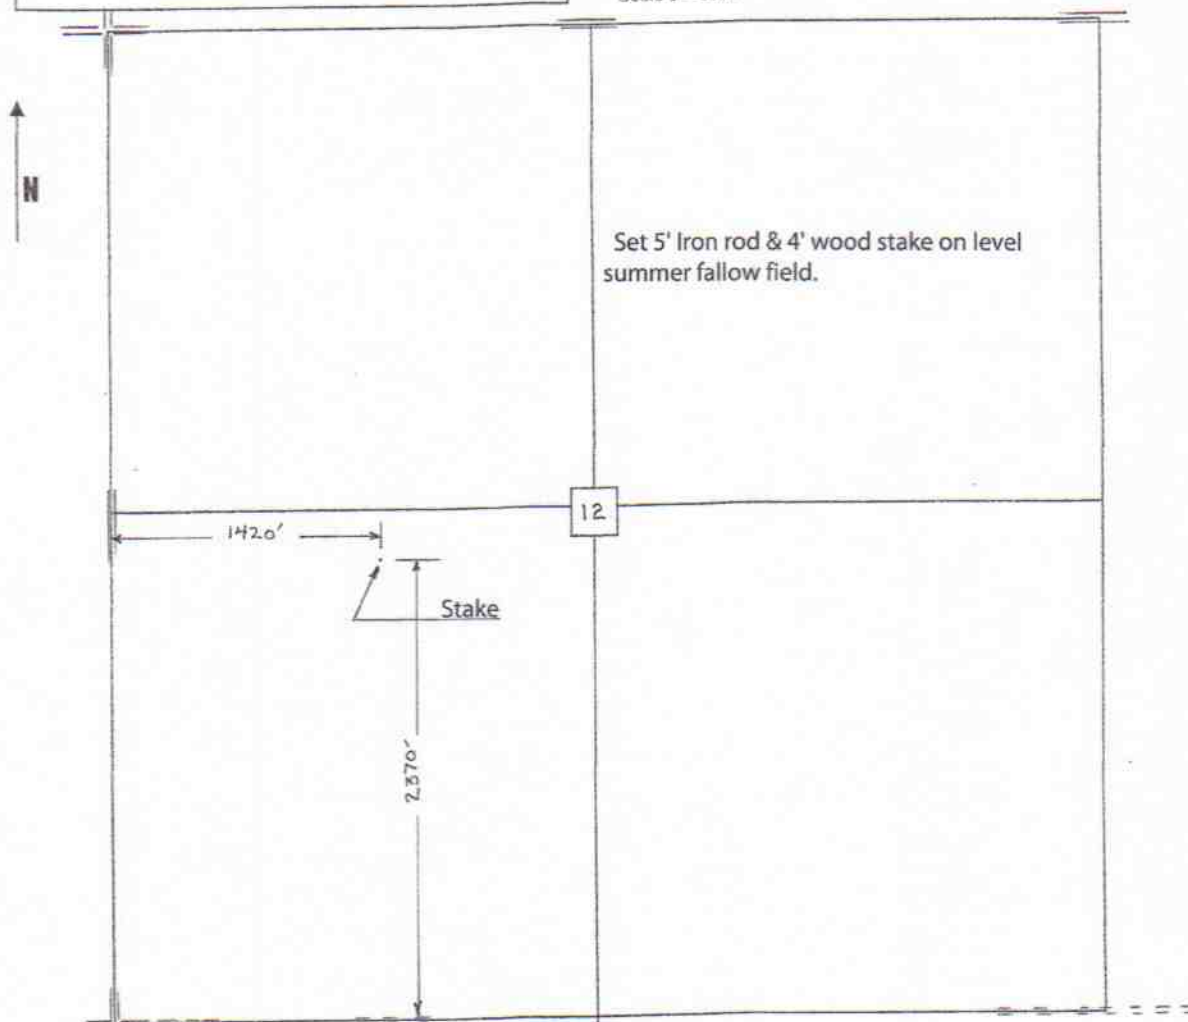

12

S

11s

T

23w

R

2370'FSL 1420'FWL

Location

Elevation 2236 Gr.

Ordered By: Bill

Cholla Production, LLC
10390 Bradford RD.
Suite 201
Littleton, CO. 80127

Scale 1"=1000'

N39.10892°
W99.82728°

1-12 Patterson

12

DELORME

© 2002 DeLorme. 3-D TopoQuads®. Data copyright of content owner.
www.delorme.com

Scale 1 : 12,000
1" = 1000 ft