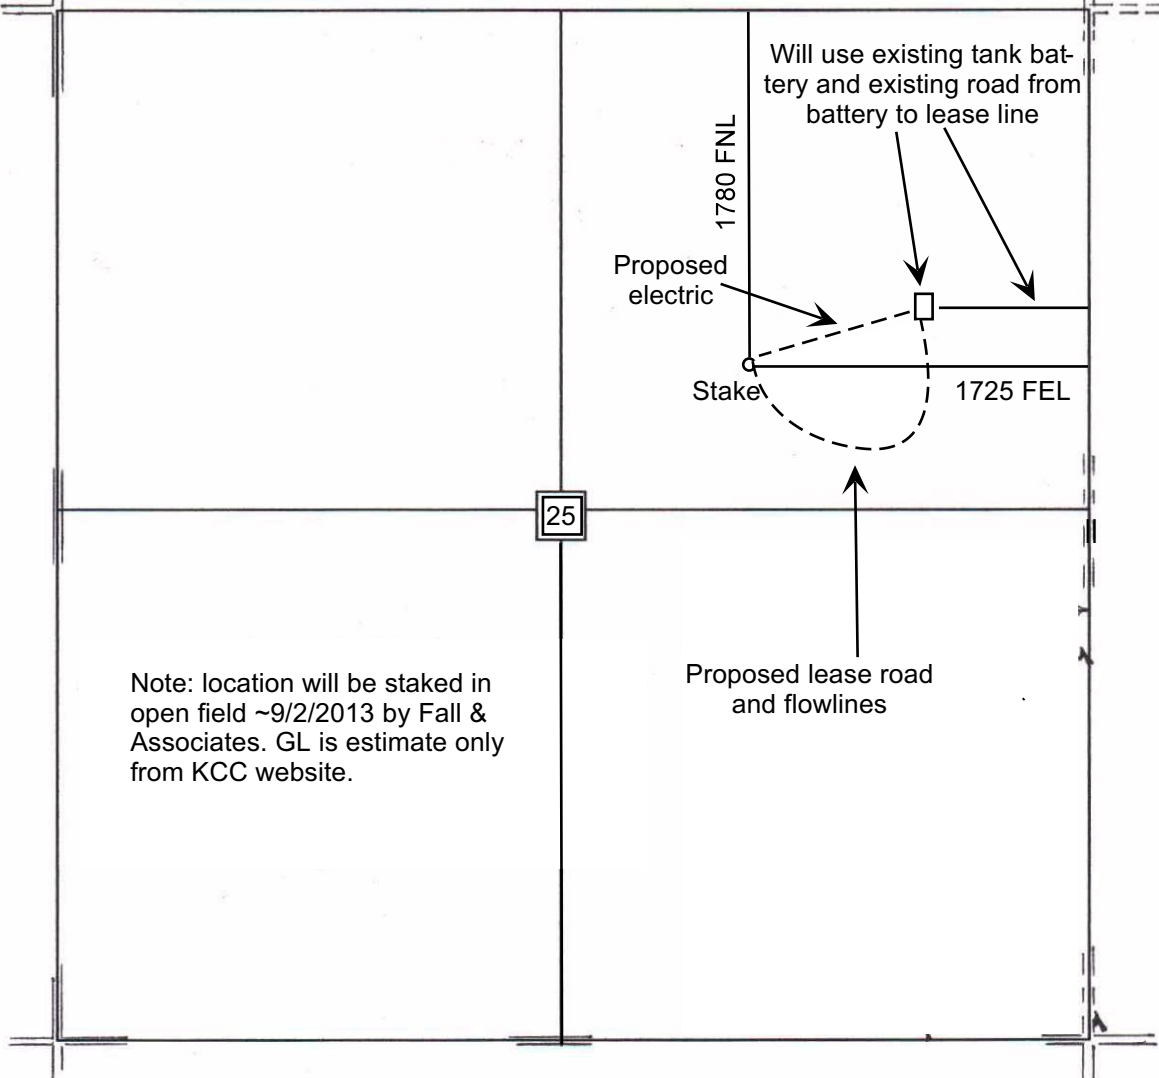

12

S

2S

T

30W

R

1780 FNL 1725 FEL

Location

Cholla Production, LLC
10390 Bradford Road
Suite 201
Littleton, CO 80127

Elevation 2789 est Gr.

Ordered By: Bill

Scale 1"=1000'

Note: location will be staked in open field ~9/2/2013 by Fall & Associates. GL is estimate only from KCC website.