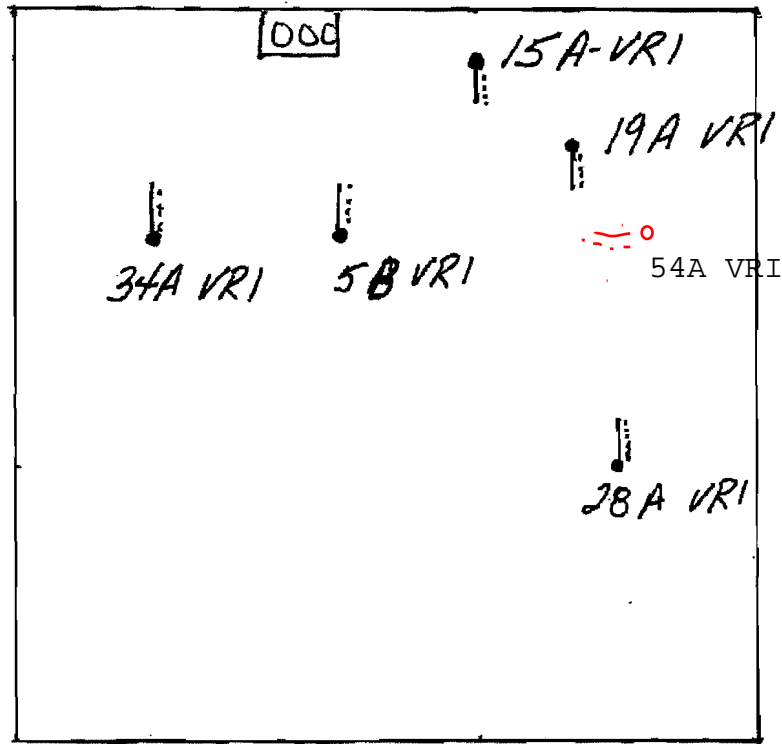

Medcalf Lease
 NW 1/4 S 7-24S-22E

15A VRI
 175' FNL
 1700' FWL

19A VRI
 460' FNL
 2000' FWL

34A VRI
 770' FNL
 520' FWL

5B VRI
 770' FNL
 1155' FWL

28A VRI
 1680' FNL
 2150' FWL

54A VRI
 825' FNL
 2475' FWL

— Flow line
 - - - - - Electric
 1000 Tank Battery

All lines and roads go to existing wells