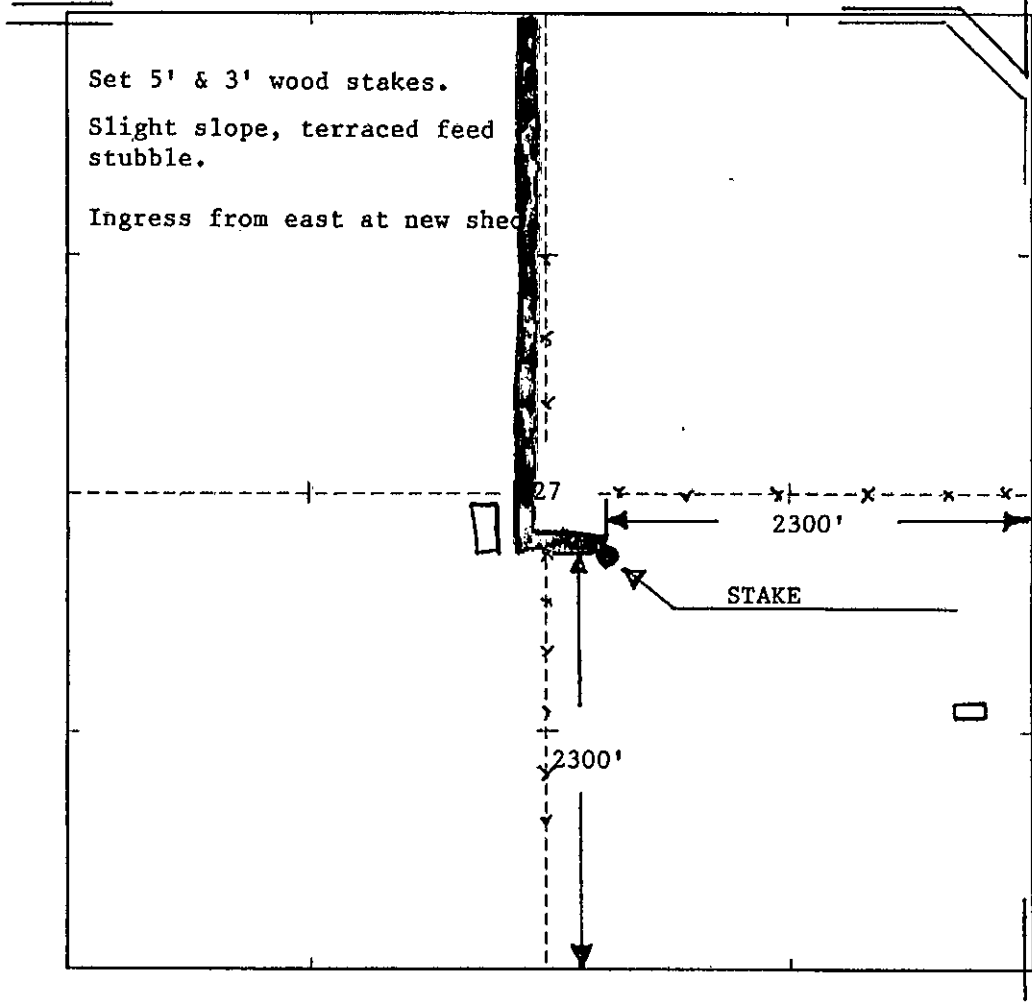

T

11w

R

2300' ESL & 2300' FEL of Sec

LOCATION

ELEVATION: 1440' GR

CHIEFTAIN OIL CO. INC.
PO Box 124
Kiowa, KS 67070-0124

LEGEND

-  Well Location
-  Tank Battery Location
-  Pipeline Location
-  Electric Line Location
-  Lease Road Location

AUTHORIZED BY: Ron Molz

SCALE: 1" = 1000'

DATE STAKED: 9/18/13