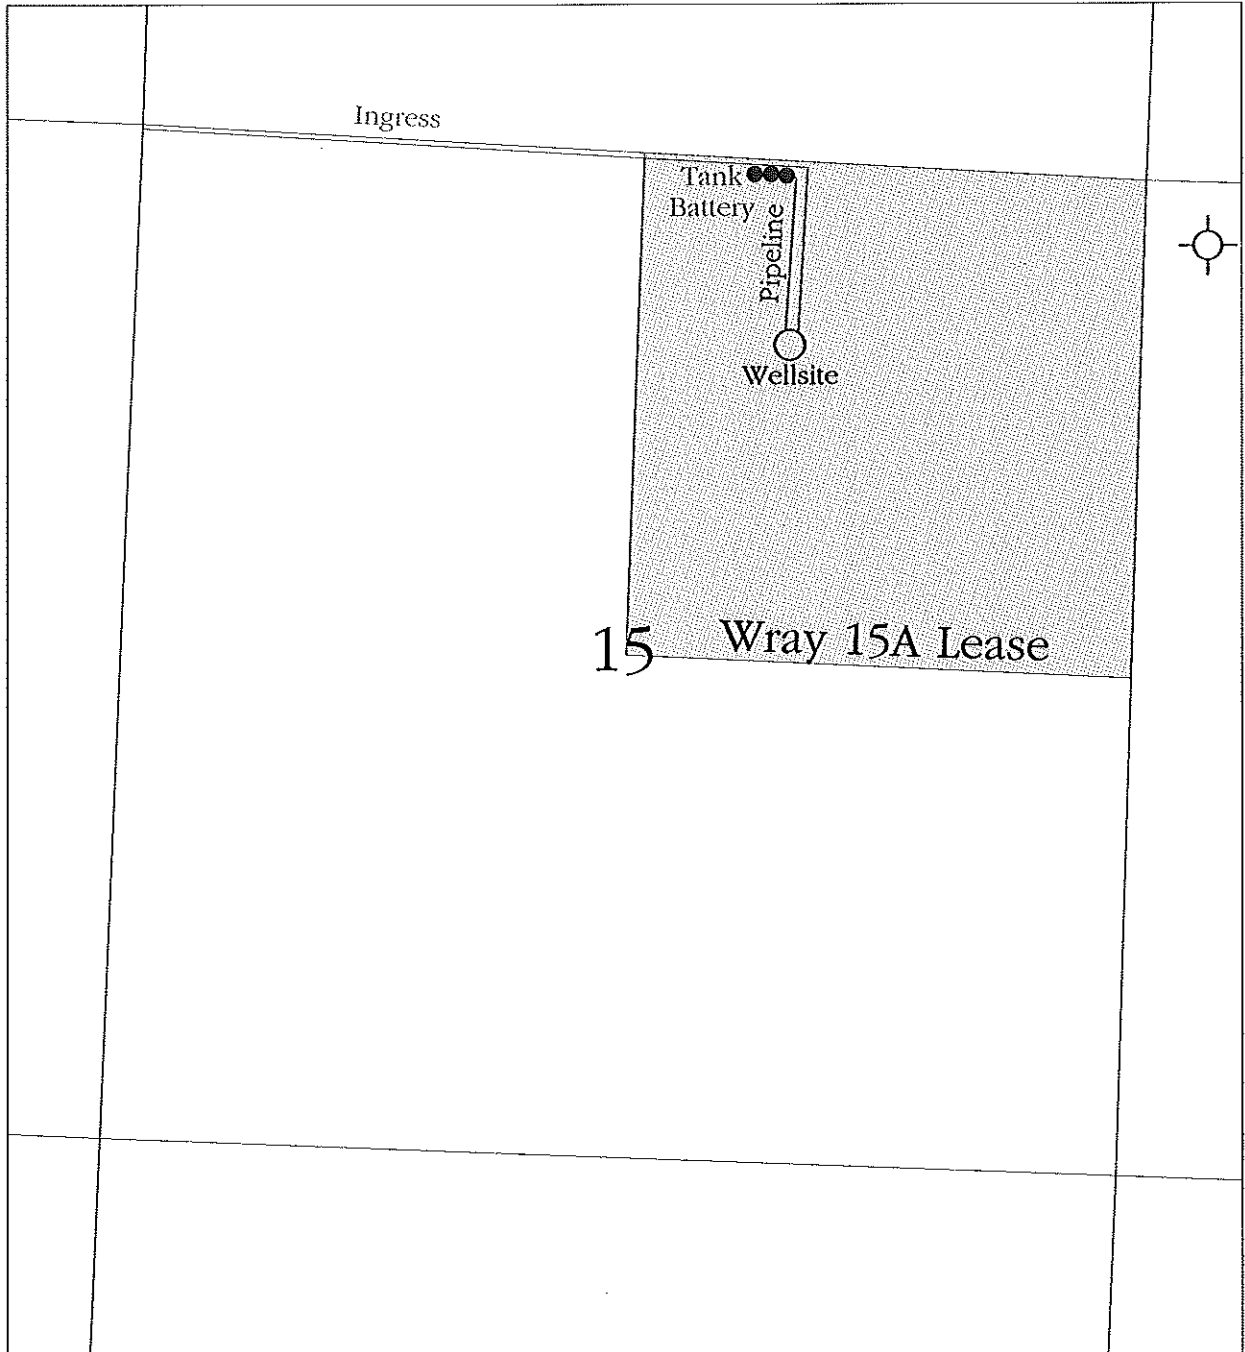

KANSAS SURFACE OWNER NOTIFICATION ACT

R 34 W

T  
13  
S

SCALE = 1 : 12,000

LOGAN COUNTY, KANSAS