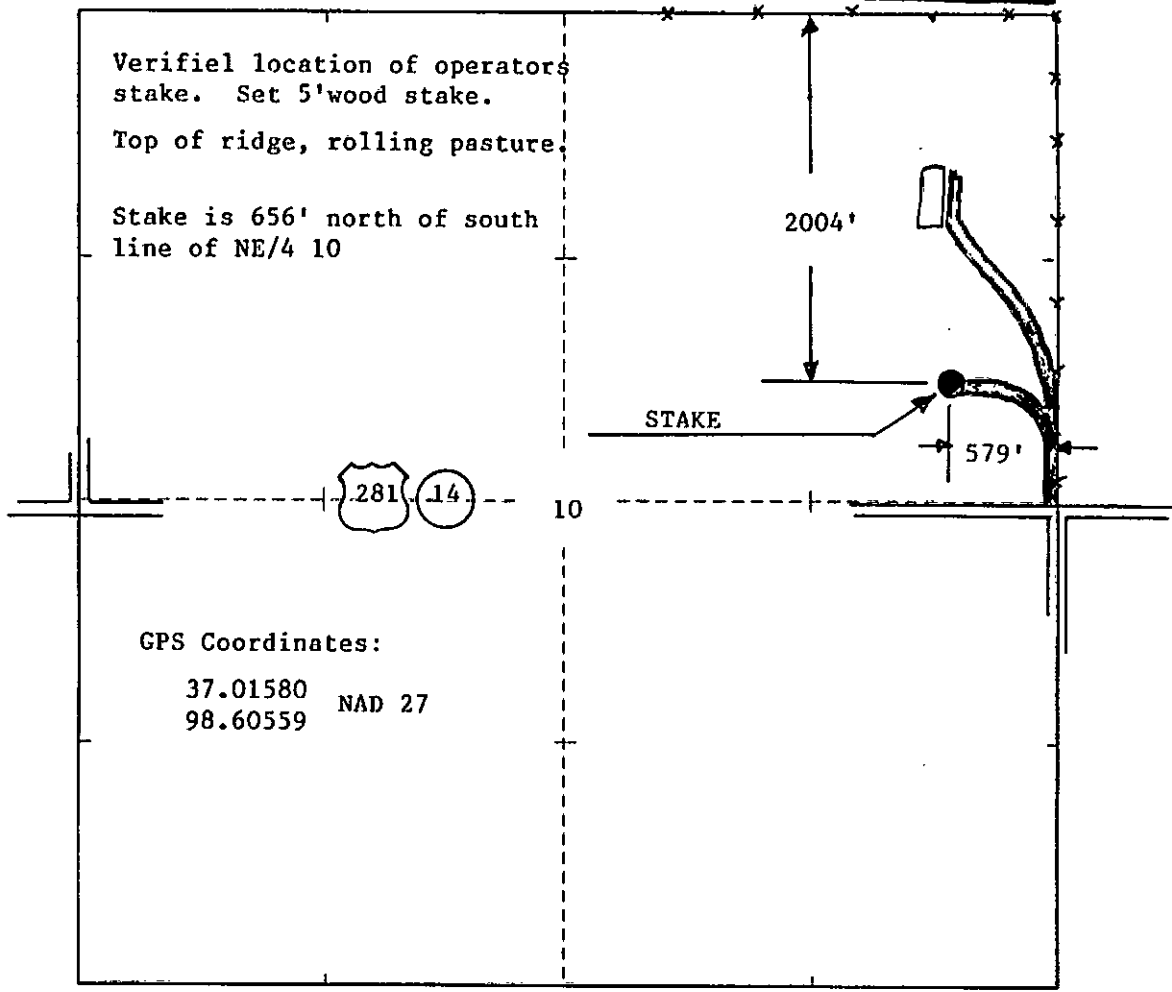

CHIEFTAIN OIL CO INC
PO Box 124
Kiowa, KS 67070-0124

LEGEND

- Well Location
- Tank Battery Location'
- Pipeline Location
- Electric Line Location
- ▬ Lease Road Location

AUTHORIZED BY Ron Molz

SCALE: 1" = 1000'

DATE STAKED 10/9/13