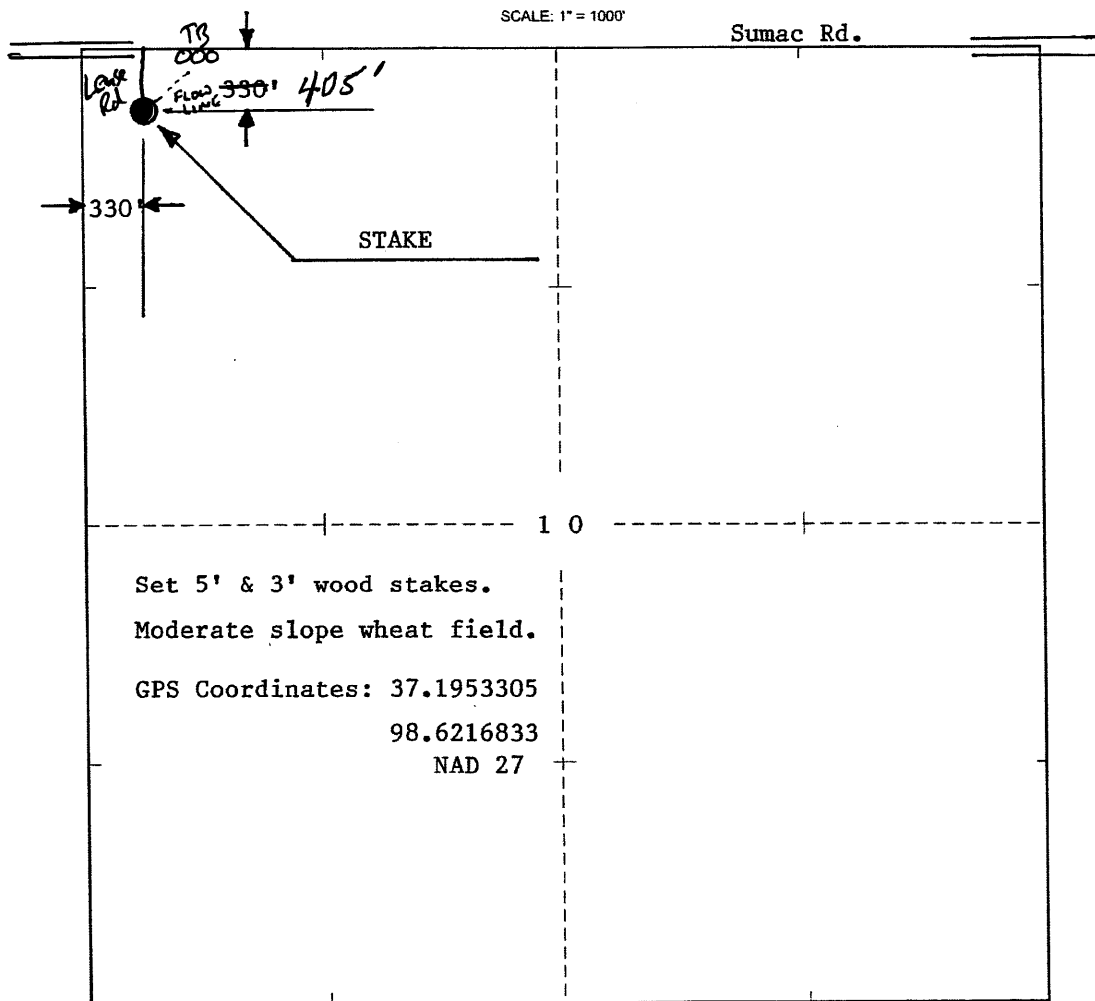

Barber  
COUNTY

10 33s 12w  
S T R

NW NW NW  
LOCATION

ELEVATION: 1486' GR

VAL ENERGY INC  
200 W Douglas, Ste 520  
Wichita, KS 67202-3005

AUTHORIZED BY: Todd Allam

DATE STAKED: 10/9/13