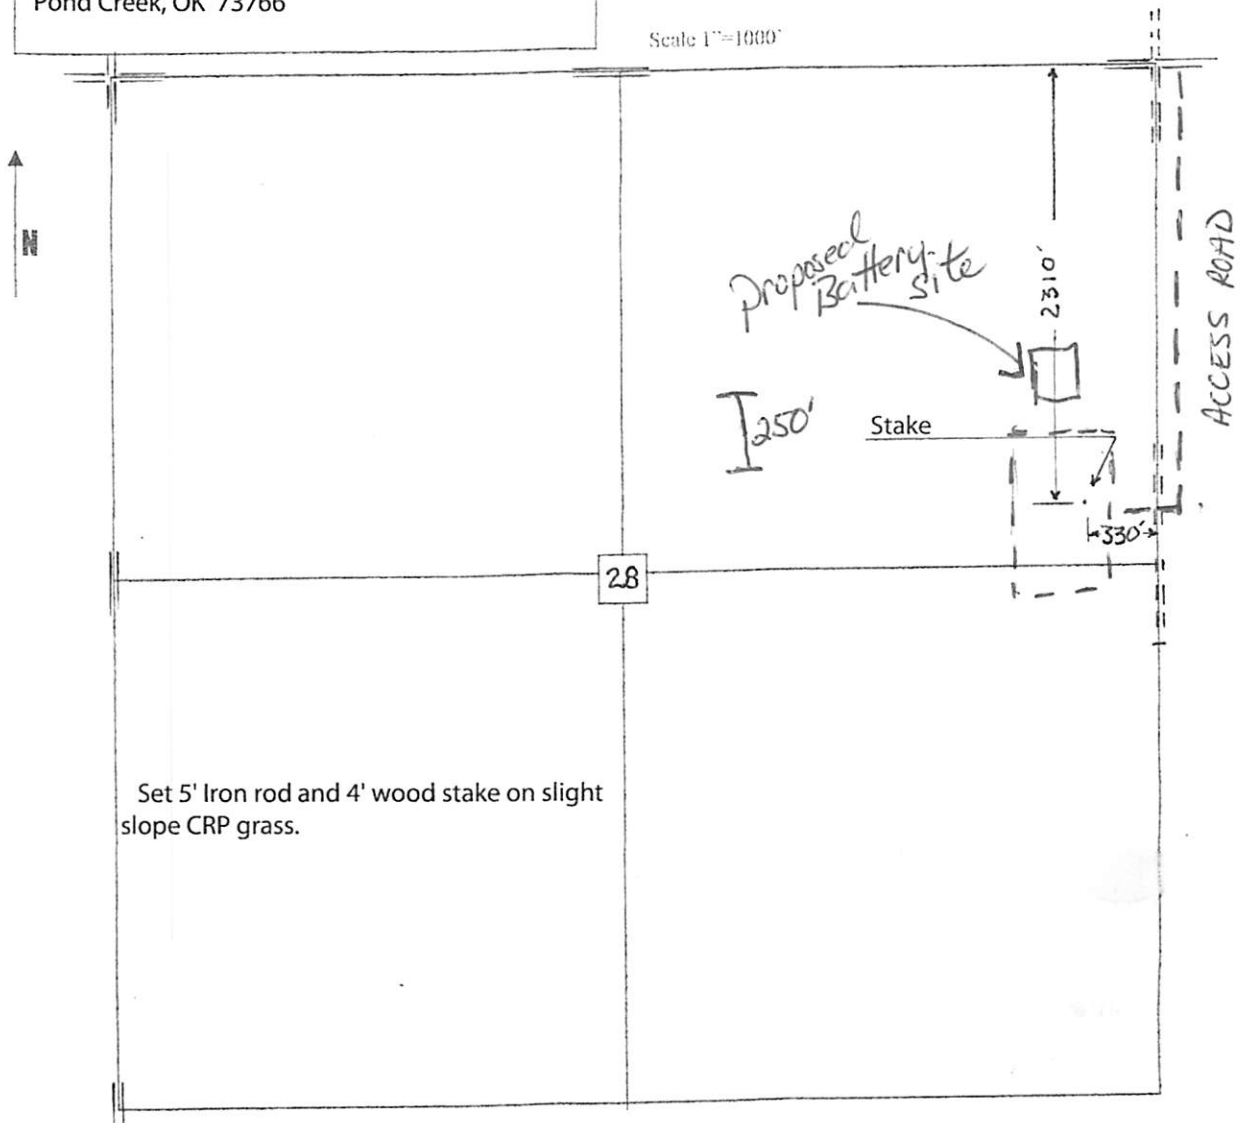

Trego-KS
 County-State

28 12s 25w
 S T R

C SE SE NE
 Location

Elevation 2499 Gr.

Ordered By: David

Jeff-Chek Exploration, LLC
 % David Soucek
 P.O. Box 548
 Pond Creek, OK 73766

Scale 1"=1000'

Set 5' Iron rod and 4' wood stake on slight slope CRP grass.