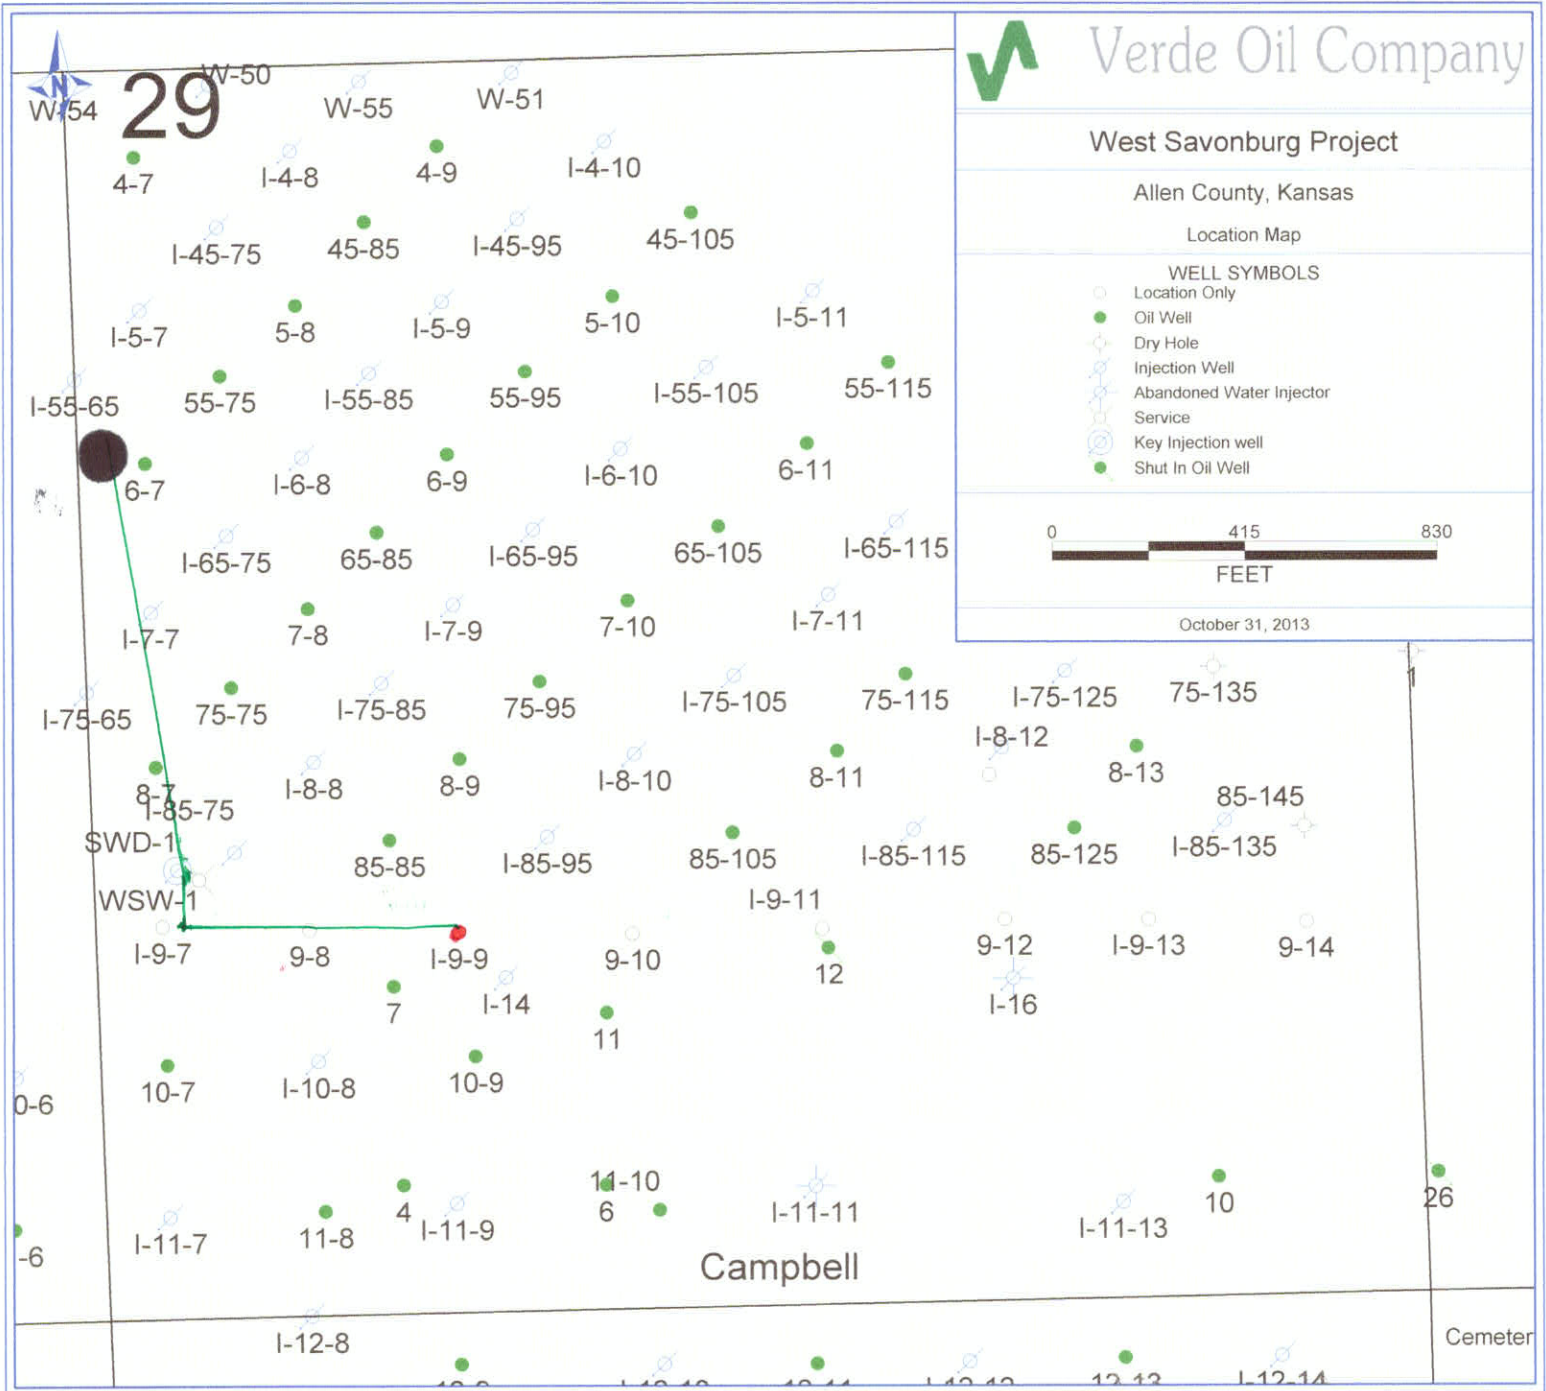

### West Savonburg Project

Allen County, Kansas

Location Map

#### WELL SYMBOLS

- Location Only
- Oil Well
- Dry Hole
- Injection Well
- Abandoned Water Injector
- Service
- Key Injection well
- Shut In Oil Well

October 31, 2013

PETRA 10/31/2013 9:17:27 AM

Roads, Electric Lines & Flow Lines