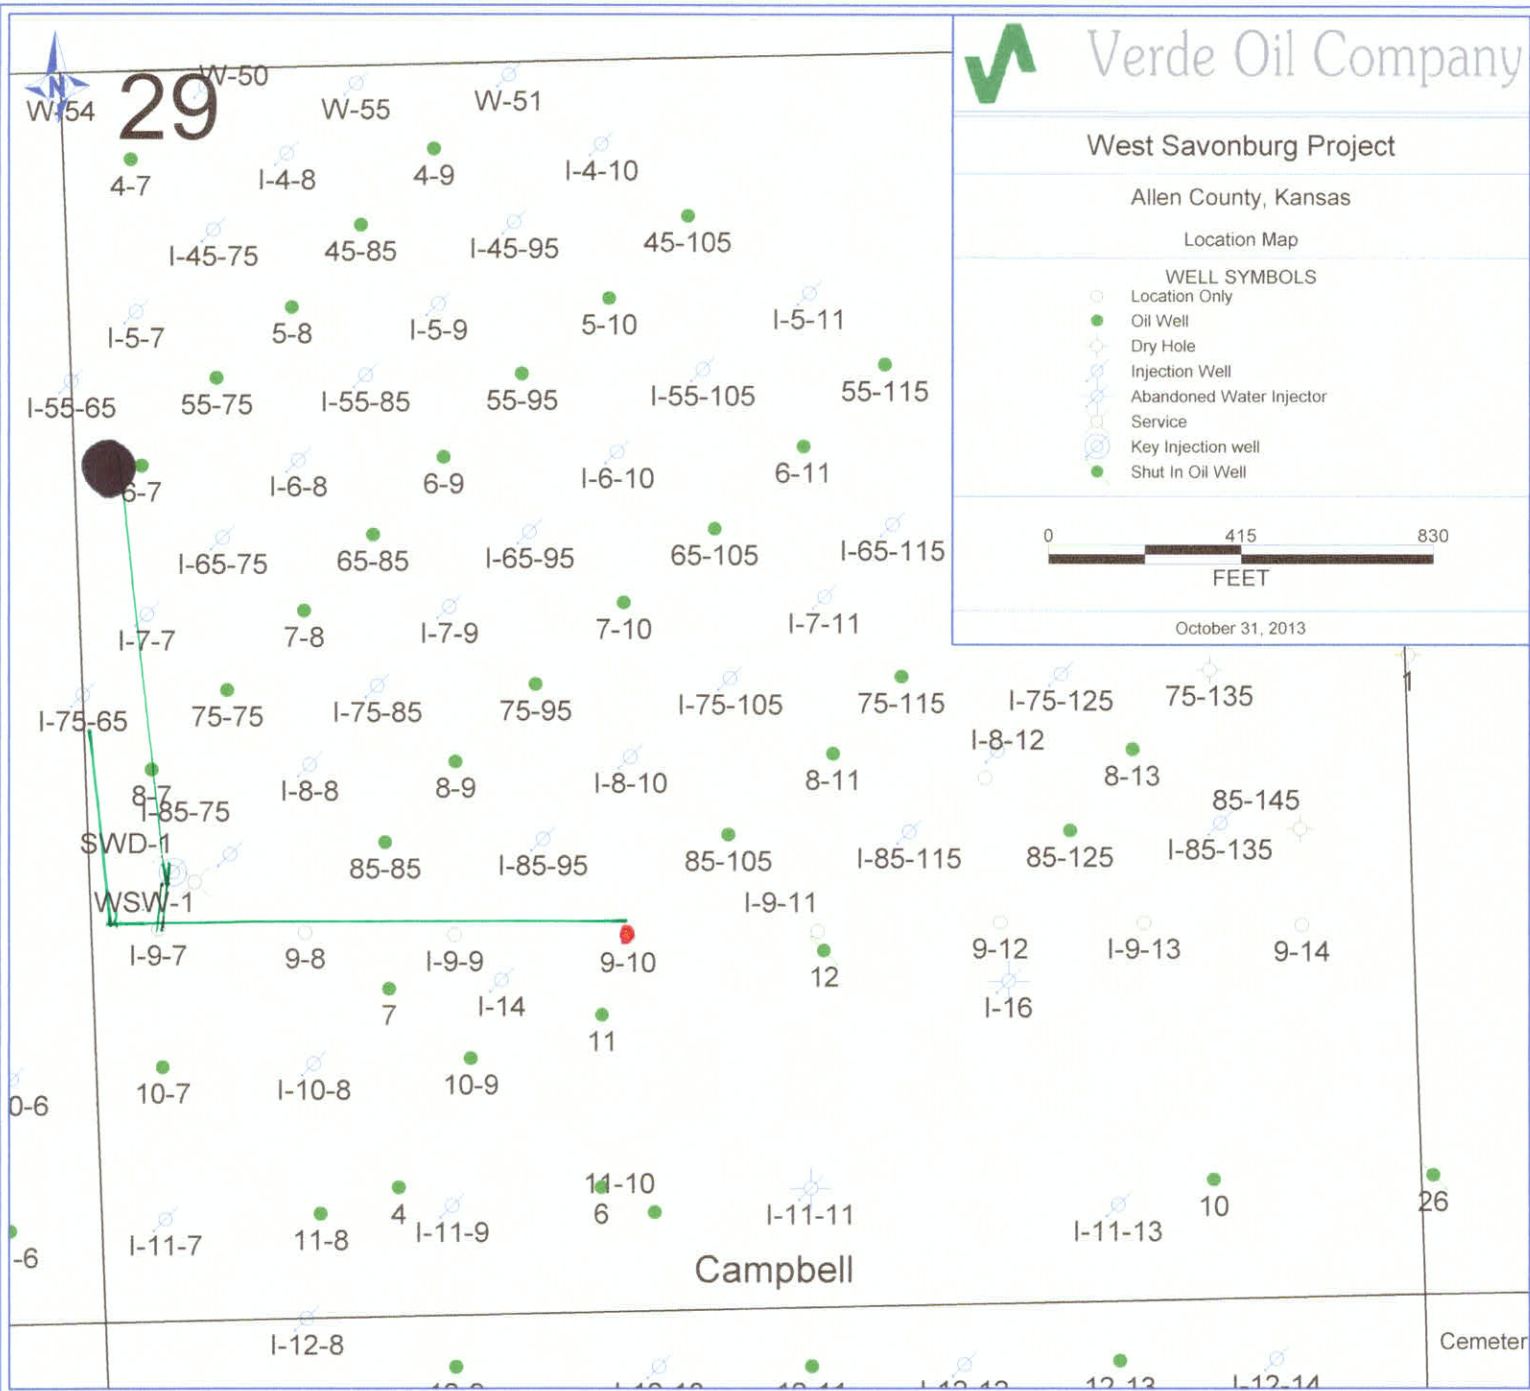

Verde Oil Company

West Savonburg Project

Allen County, Kansas

Location Map

WELL SYMBOLS

- Location Only
- Oil Well
- Dry Hole
- Injection Well
- Abandoned Water Injector
- Service
- Key Injection well
- Shut In Oil Well

October 31, 2013

PETRA 10/31/2013 9:17:27 AM

Roads, Electric Lines & Flow Lines