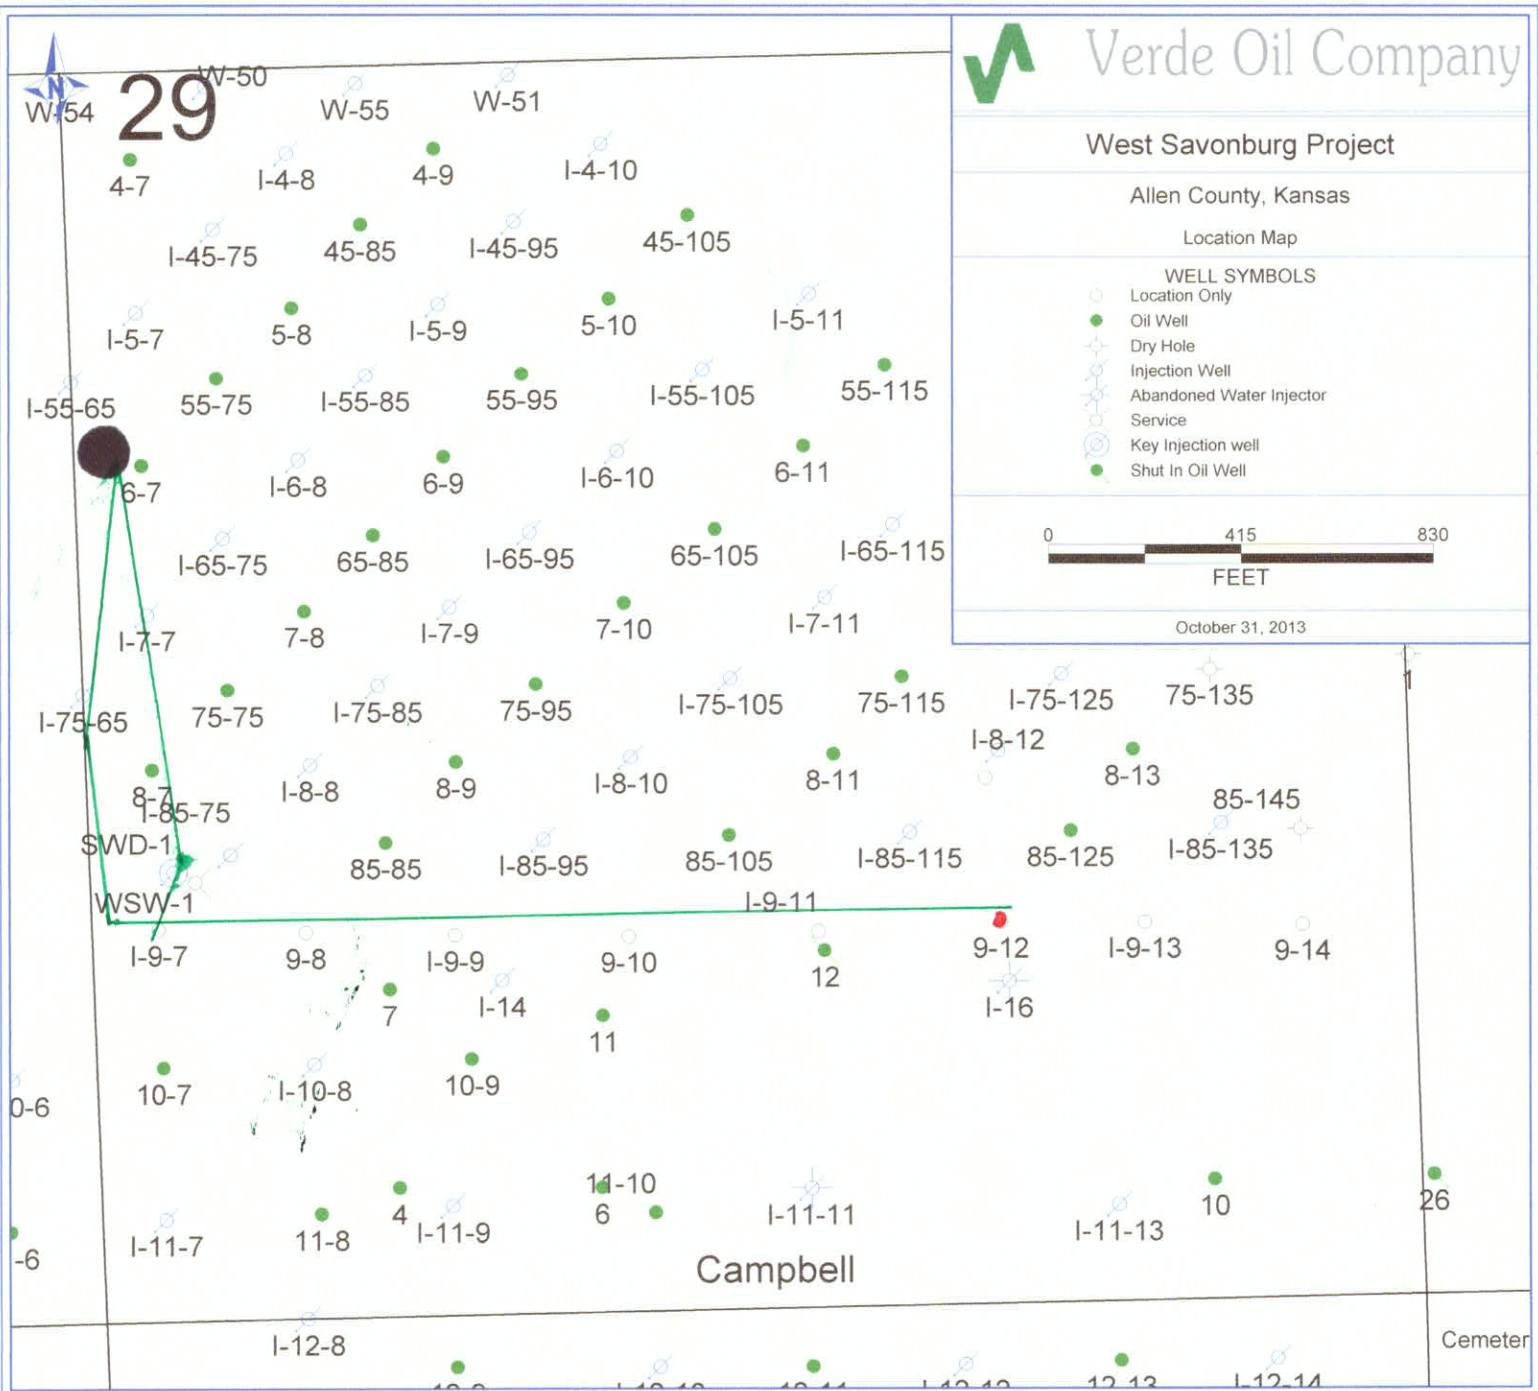

## West Savonburg Project

Allen County, Kansas

Location Map

### WELL SYMBOLS

- Location Only
- Oil Well
- Dry Hole
- Injection Well
- Abandoned Water Injector
- Service
- Key Injection well
- Shut In Oil Well

October 31, 2013

PETRA 10/31/2013 9:17:27 AM

Roads, Electric Lines & Flow Lines