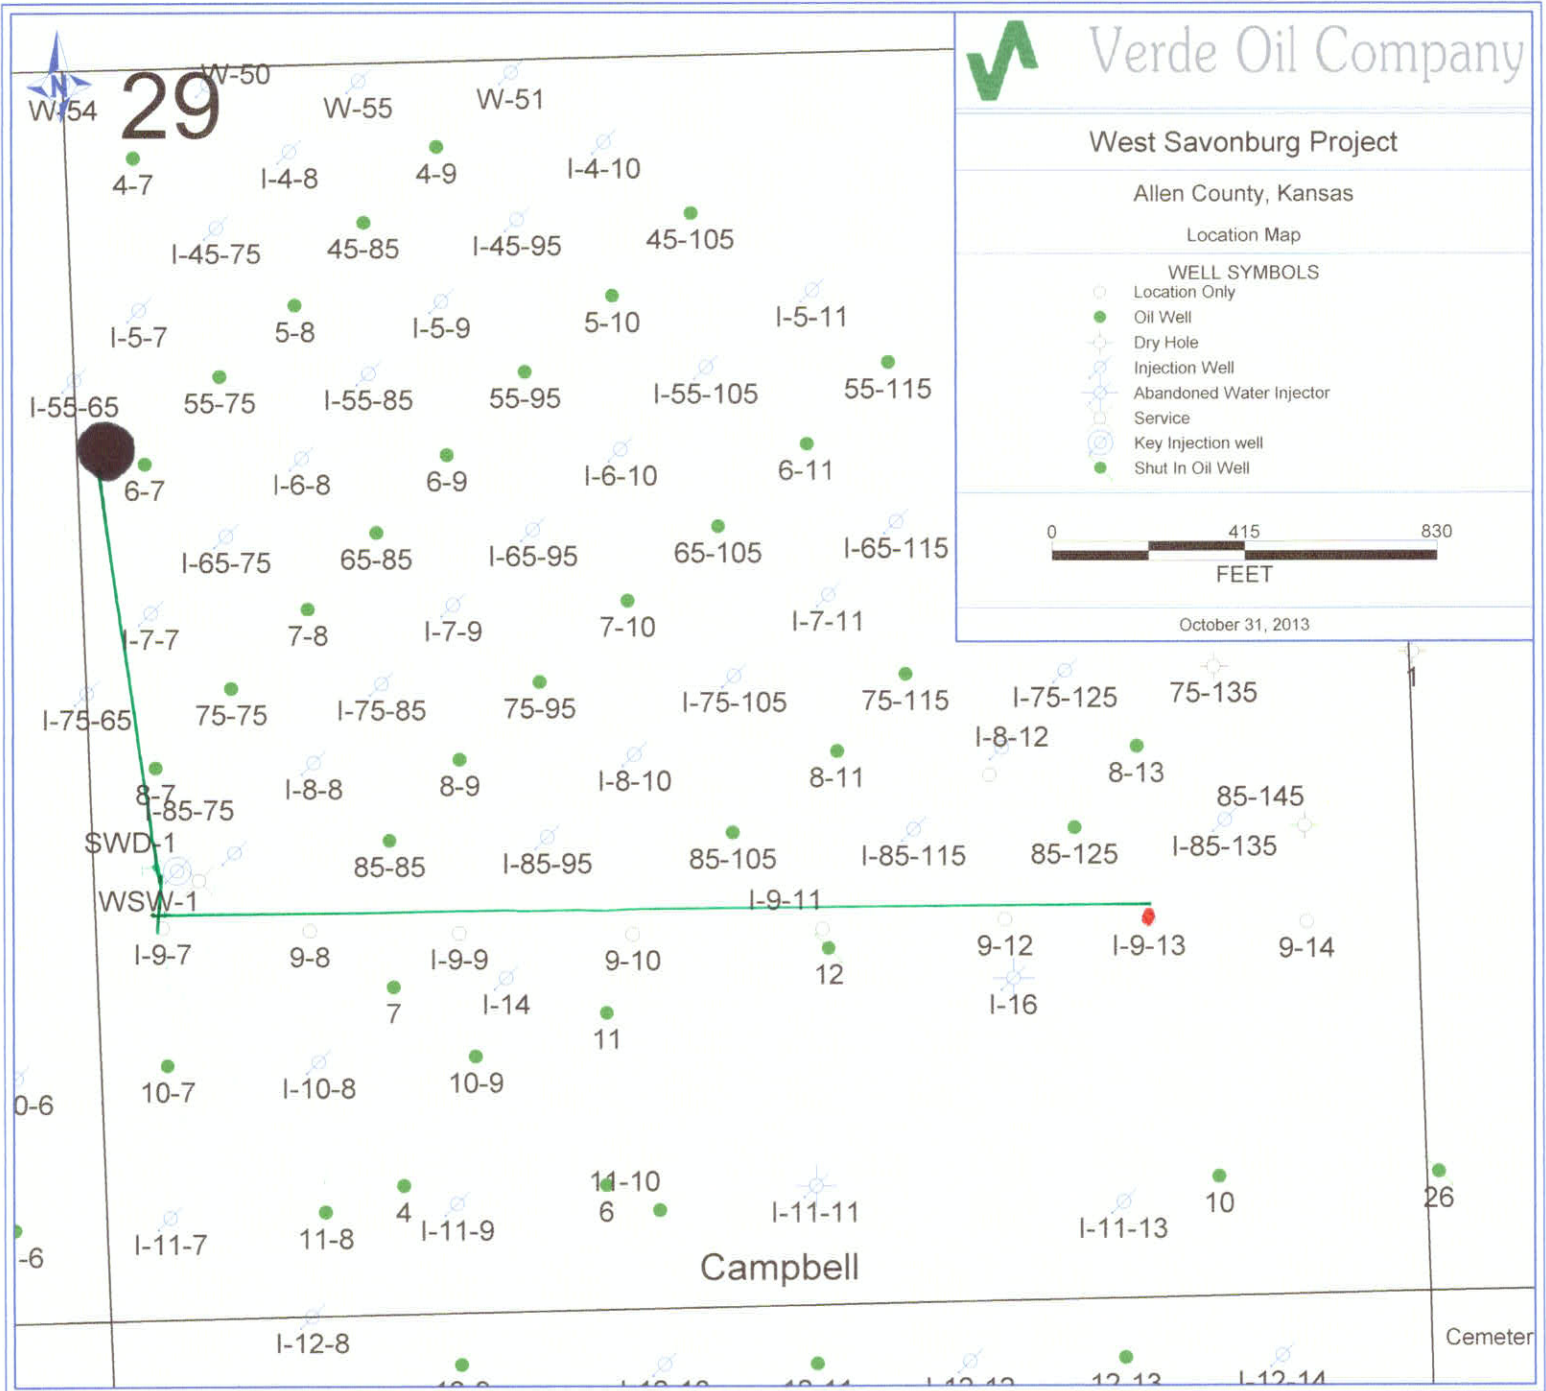

Verde Oil Company

West Savonburg Project

Allen County, Kansas

Location Map

WELL SYMBOLS

- Location Only
- Oil Well
- Dry Hole
- Injection Well
- Abandoned Water Injector Service
- Key Injection well
- Shut In Oil Well

October 31, 2013

PETRA 10/31/2013 9:17:27 AM

Roads, Electric Lines & Flow Lines