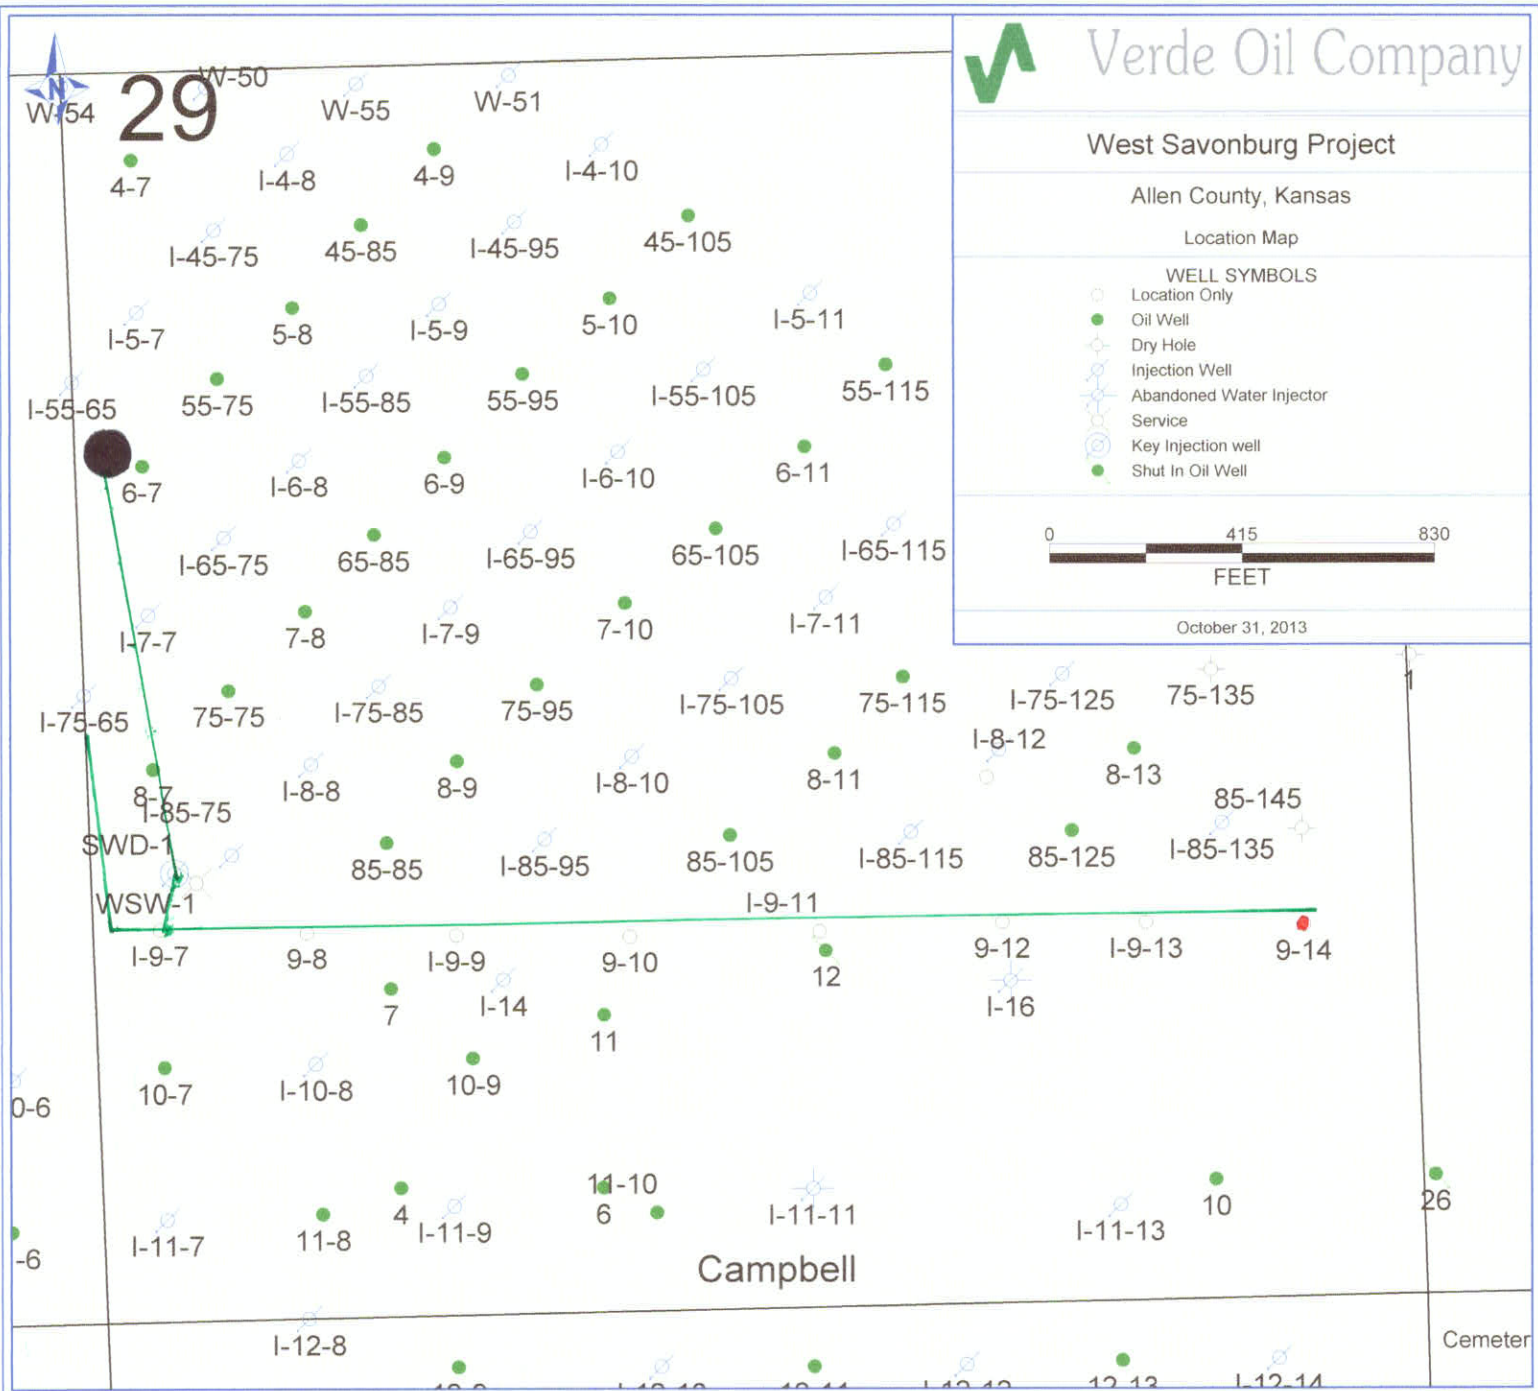

West Savonburg Project

Allen County, Kansas

Location Map

WELL SYMBOLS

- Location Only
- Oil Well
- Dry Hole
- Injection Well
- Abandoned Water Injector Service
- Key Injection well
- Shut In Oil Well

October 31, 2013

PETRA 10/31/2013 9:17:27 AM

Roads, Electric Lines & Flow Lines