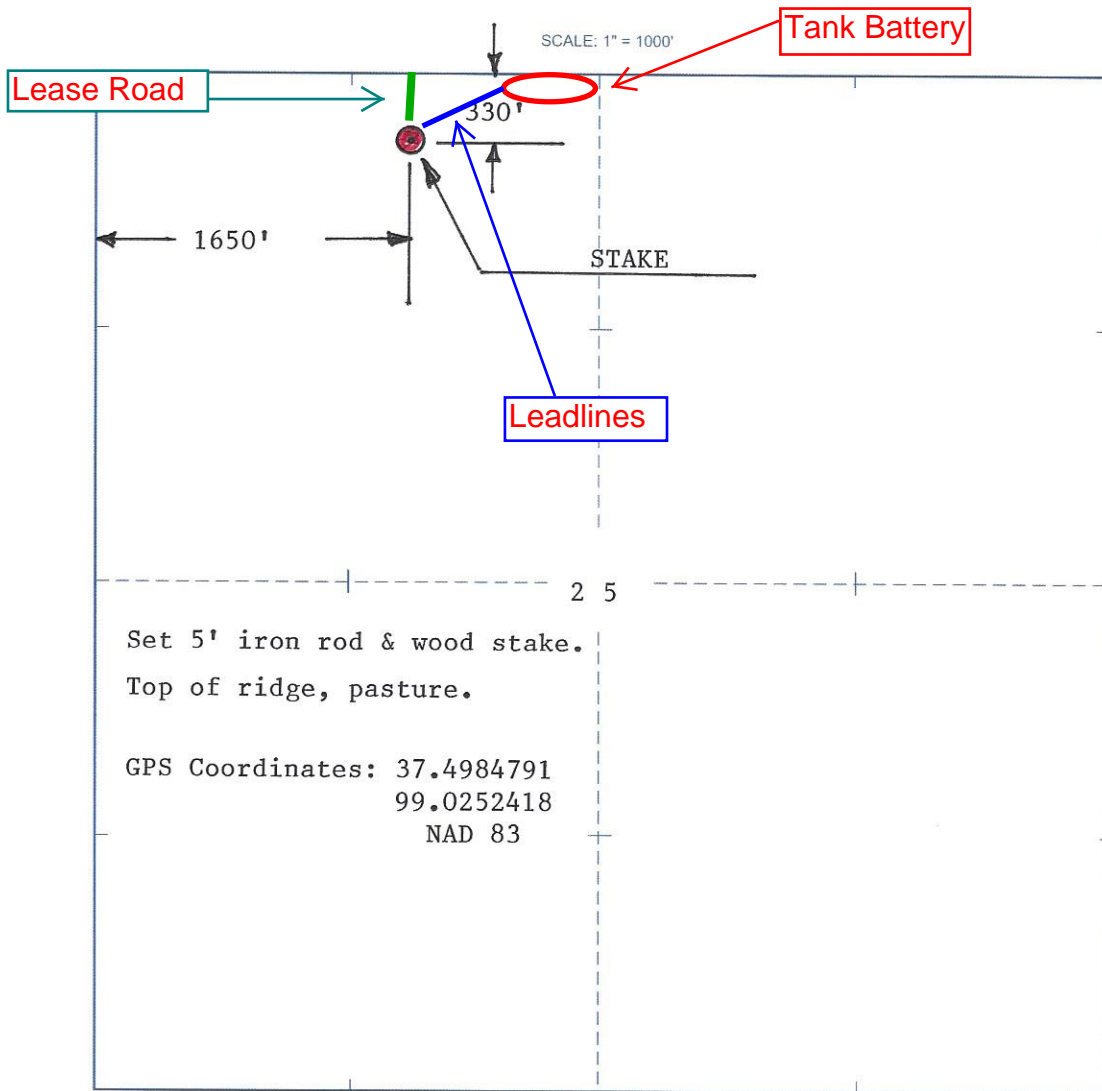

Kiowa      25 29s 16w  
COUNTY      S      T      R

NW NE NW  
LOCATION

ELEVATION: 1978' GR

LOTUS OPERATING CO LLC  
100 S Main Ste 420  
Wichita, KS 67202

AUTHORIZED BY: Tim Hellman

DATE STAKED: 10/23/13

1 850 000 FEET 499

>

25

30

1994

1960

1960

1900

1960

1900

2000

2000

2000

2000