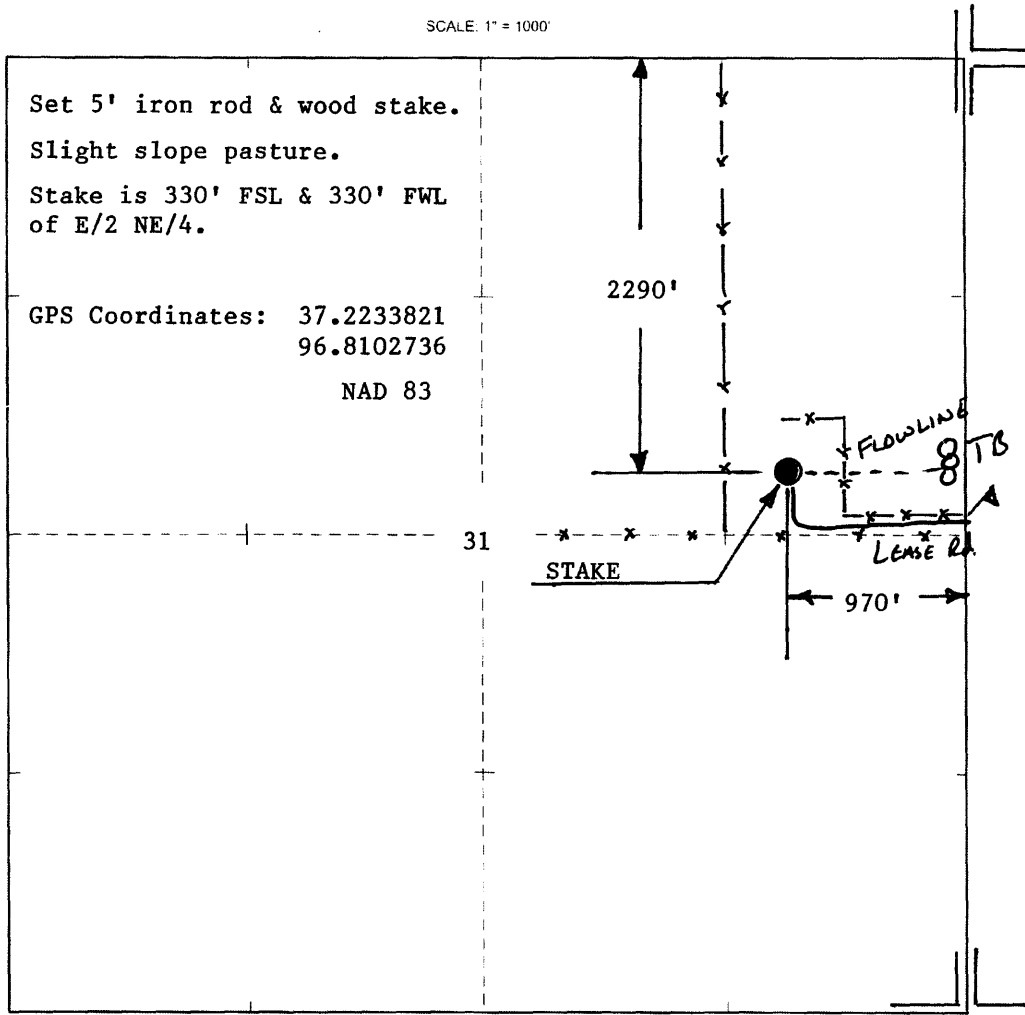

Cowley
COUNTY

31
S

32s
T

6e
R

SW SE NE
LOCATION

LOCATION

1301' GR
ELEVATION

ELEVATION

VAL ENERGY INC
200 W Douglas Ste 520
Wichita, KS 67202-3005

AUTHORIZED BY: Todd Allam

SCALE: 1" = 1000'

DATE STAKED: 10/15/13