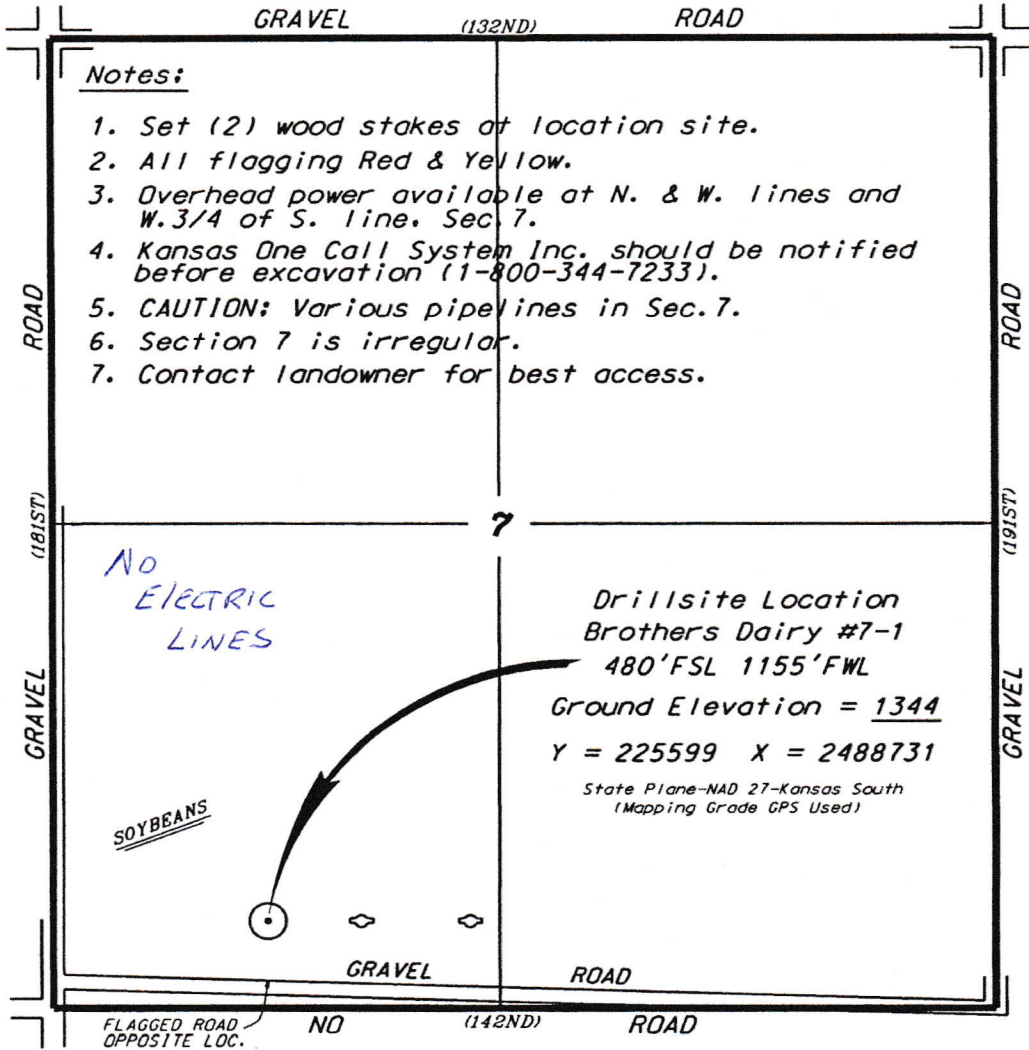

**TAOS RESOURCES OPERATING COMPANY, LLC  
BROTHERS DAIRY LEASE  
SW. 1/4, SECTION 7, T32S, R6E  
COWLEY COUNTY, KANSAS**

\*Ingress and egress to location as shown on this plot is per usage only and may not be legally opened for public use. Contact landowner, tenant and county road department for access.

• Controlling data is based upon the best maps and photographs available to us and upon a regular section of land containing 640 acres.  
 • Approximate section lines were determined using the normal standard of care of oilfield surveyors practicing in the state of Kansas. The section corners, which establish the precise section lines, were not necessarily located, and the exact location of the drillsite location in the section is not guaranteed. Therefore, the operator securing this service and accepting this plot and all other parties relying thereon agree to hold Central Kansas Oilfield Services, Inc., its officers and employees harmless from all losses, costs and expenses and said entities released from any liability from incidental or consequential damages.  
 • Elevations derived from National Geodetic Vertical Datum.