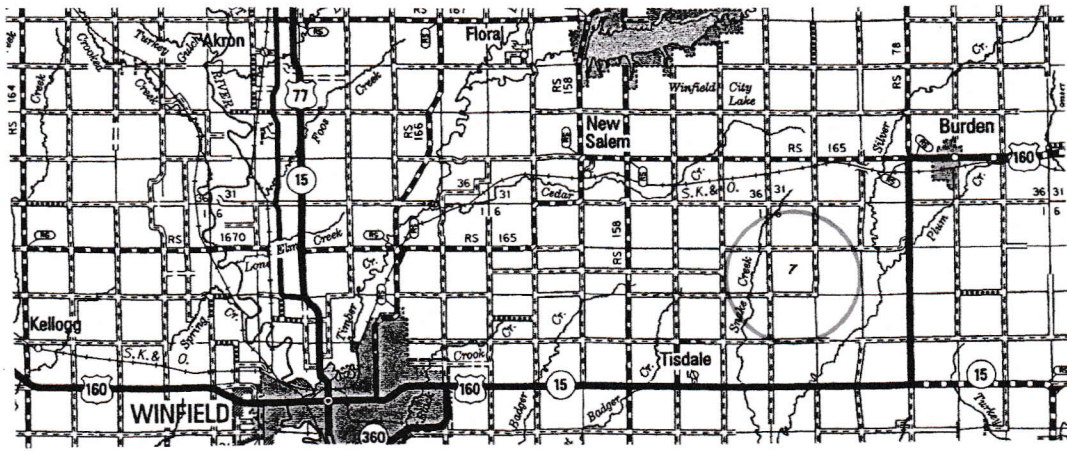

**TAOS RESOURCES OPERATING COMPANY, LLC  
BROTHERS DAIRY LEASE  
SW. 1/4, SECTION 7, T32S, R6E  
COWLEY COUNTY, KANSAS**

\*Ingress and egress to location as shown on this plot is per usage only and may not be legally opened for public use. Contact landowner, tenant and county road department for access.

• Controlling data is based upon the best maps and photographs available to us and upon a regular section of land containing 640 acres.  
 • Approximate section lines were determined using the normal standard of care of oilfield surveyors practicing in the state of Kansas. The section corners, which establish the precise section lines, were not necessarily located, and the exact location of the drillsite location in the section is not guaranteed. Therefore, the operator securing this service and accepting this plot and all other parties relying thereon agree to hold Central Kansas Oilfield Services, Inc., its officers and employees harmless from all losses, costs and expenses and said entities released from any liability from incidental or consequential damages.  
 • Elevations derived from National Geodetic Vertical Datum.