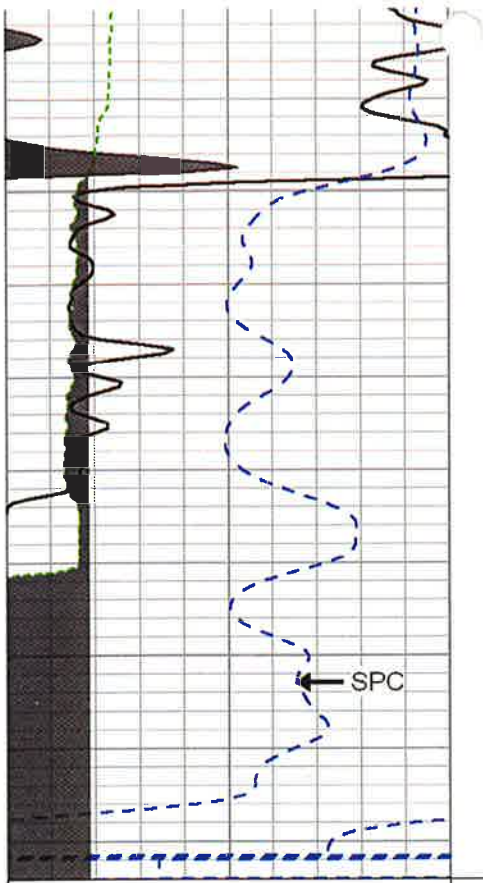

"H"

"K"

FMR OIL SHOW

GOOD OIL SHOW

0	GR	150
300	GR	450
6	MCAL (GAPI)	16
-150	SPC	0

4700

4750

← SPC