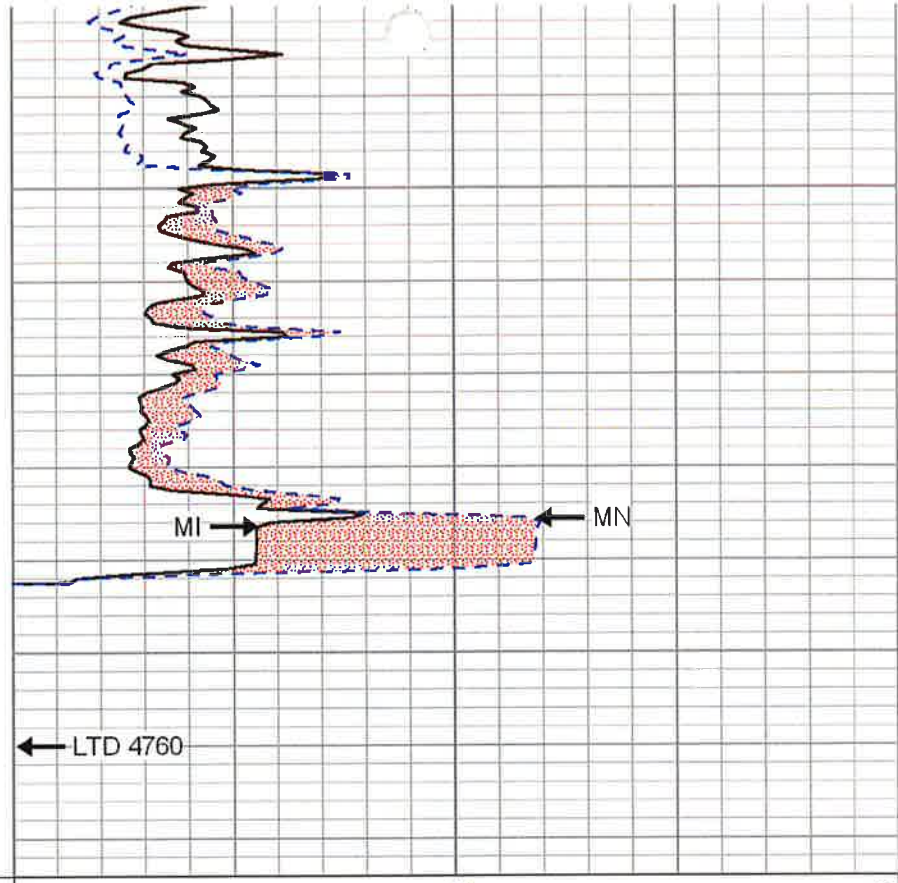

3550

3850
3900
3950
4000

GAS KICK -

GOOD OIL/GAS SHOW

4050

4100

4150

4200

"H"

"K"

FMR OIL SHOW

GOOD OIL SHOW

0	GR	150
300	GR	450
6	MCAL (GAPI)	16
-150	SPC	0

4700

4750

← SPC