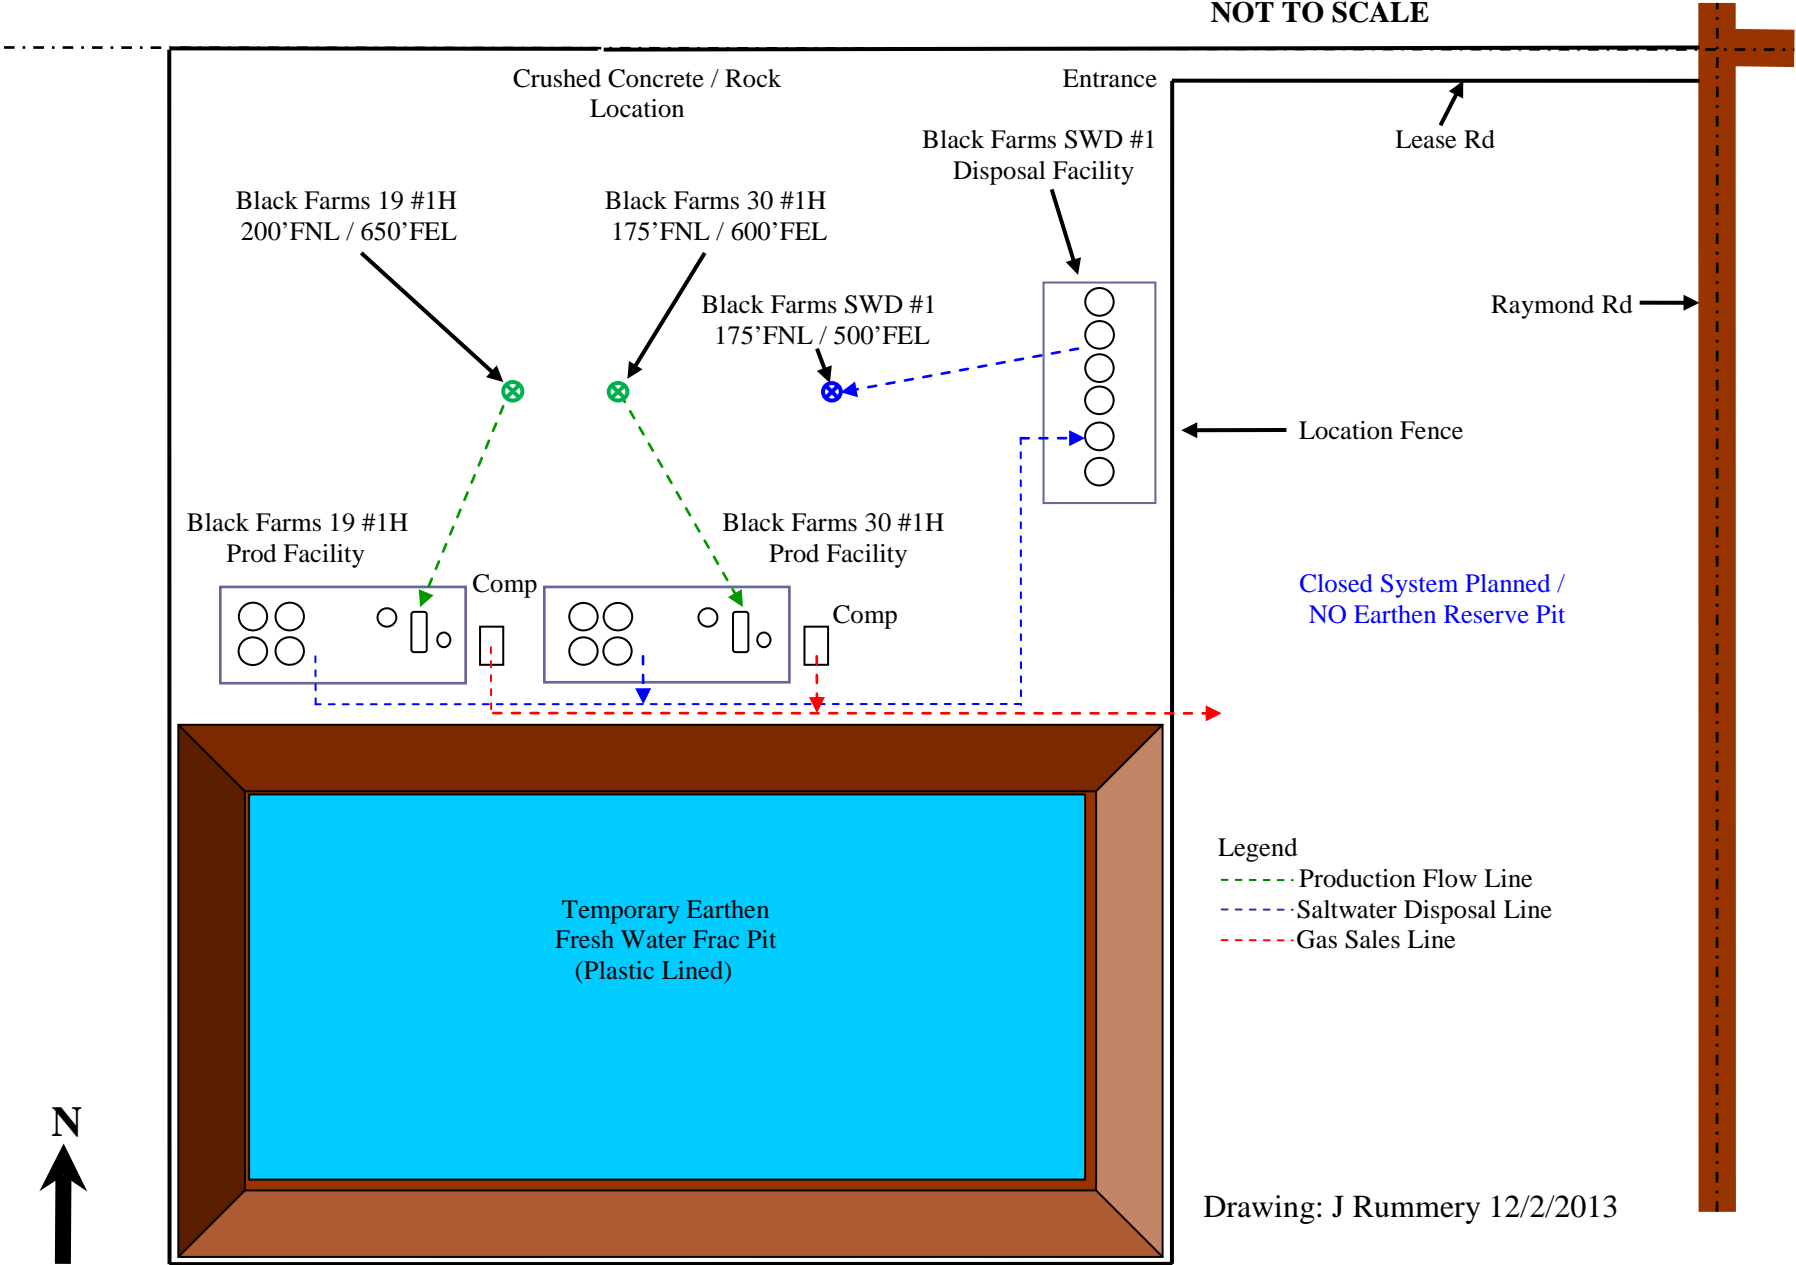

Unit Petroleum Company – Proposed Black Farms SWD #1 Location & Facility Diagram
 NE NE/4 Sec 30-T24S-R10W Reno Co., KS

NOT TO SCALE

Drawing: J Rummery 12/2/2013