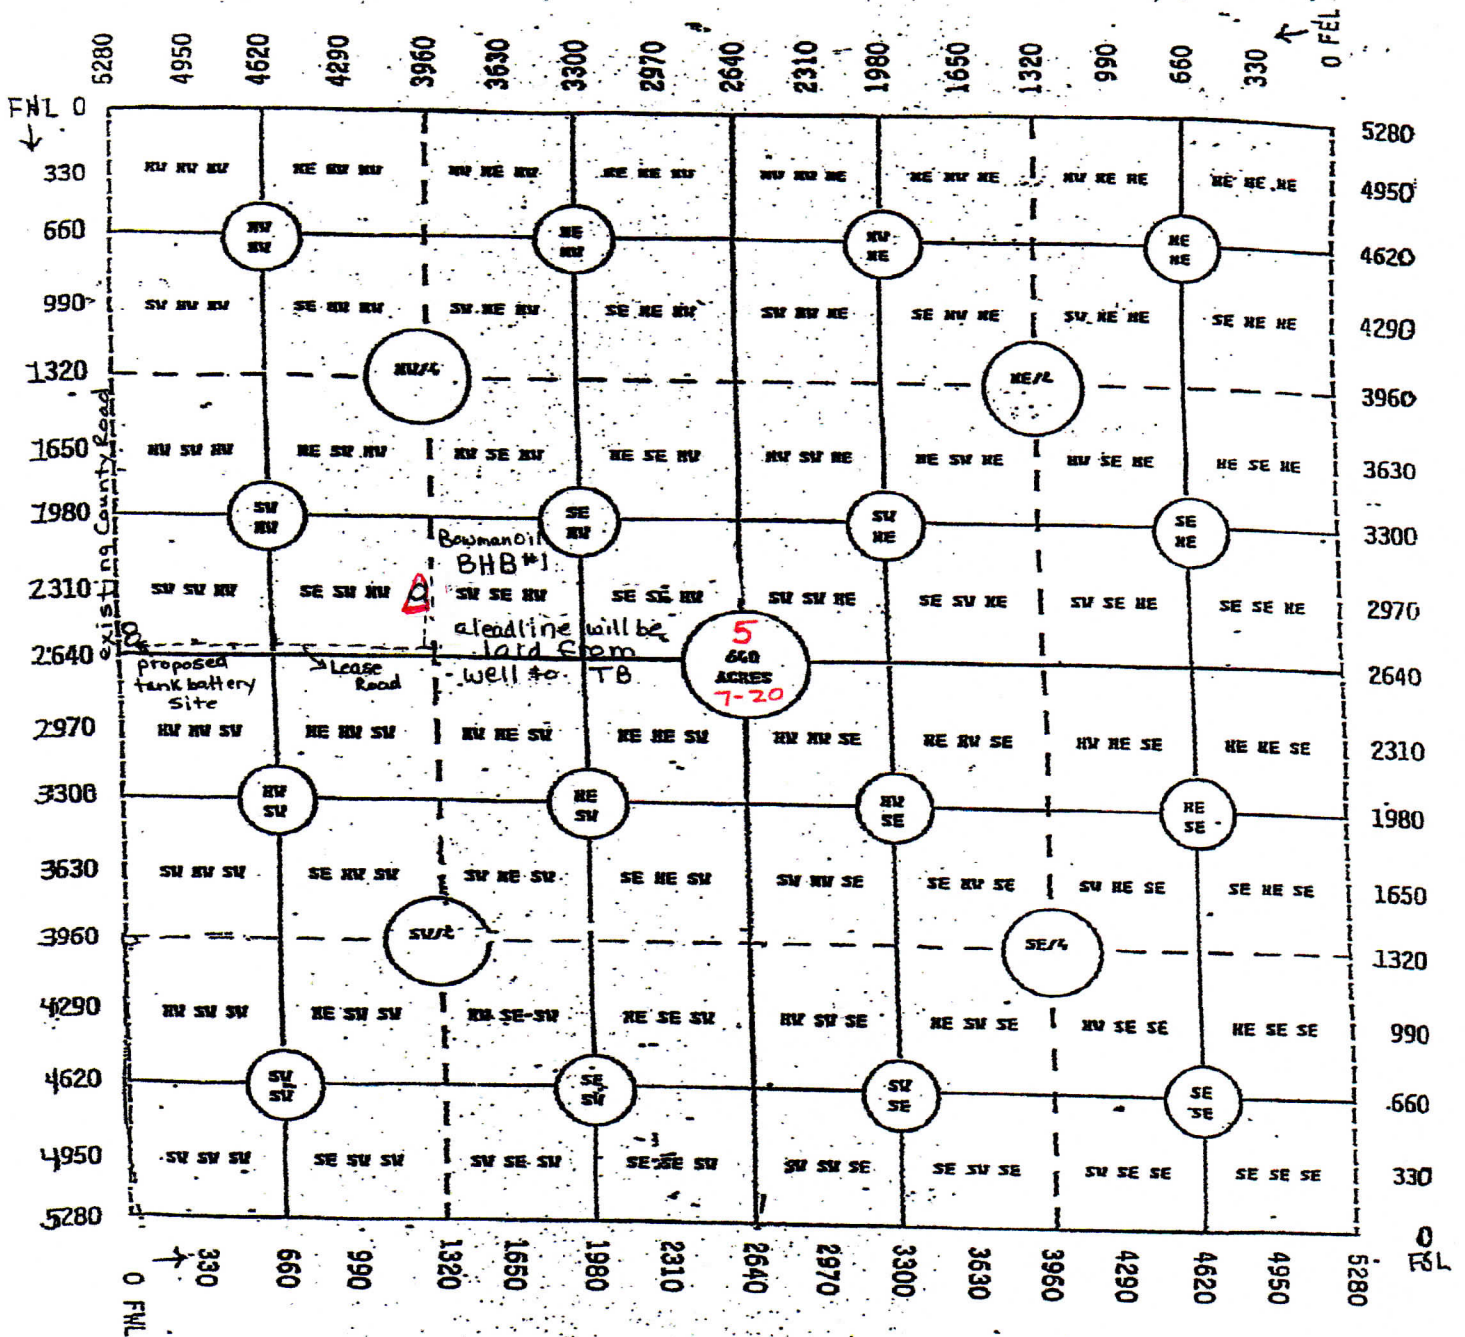

Bowman Oil Company
 BHB #1 E/2SESWNW of 55-T7S-R20W
 Rooks County, Kansas

If Production pipe is set, a leadline will be laid from Tank Battery to well.

Corrected 12-3-13

Footages 2970' FSL *
 1315' FWL
 from SW corner