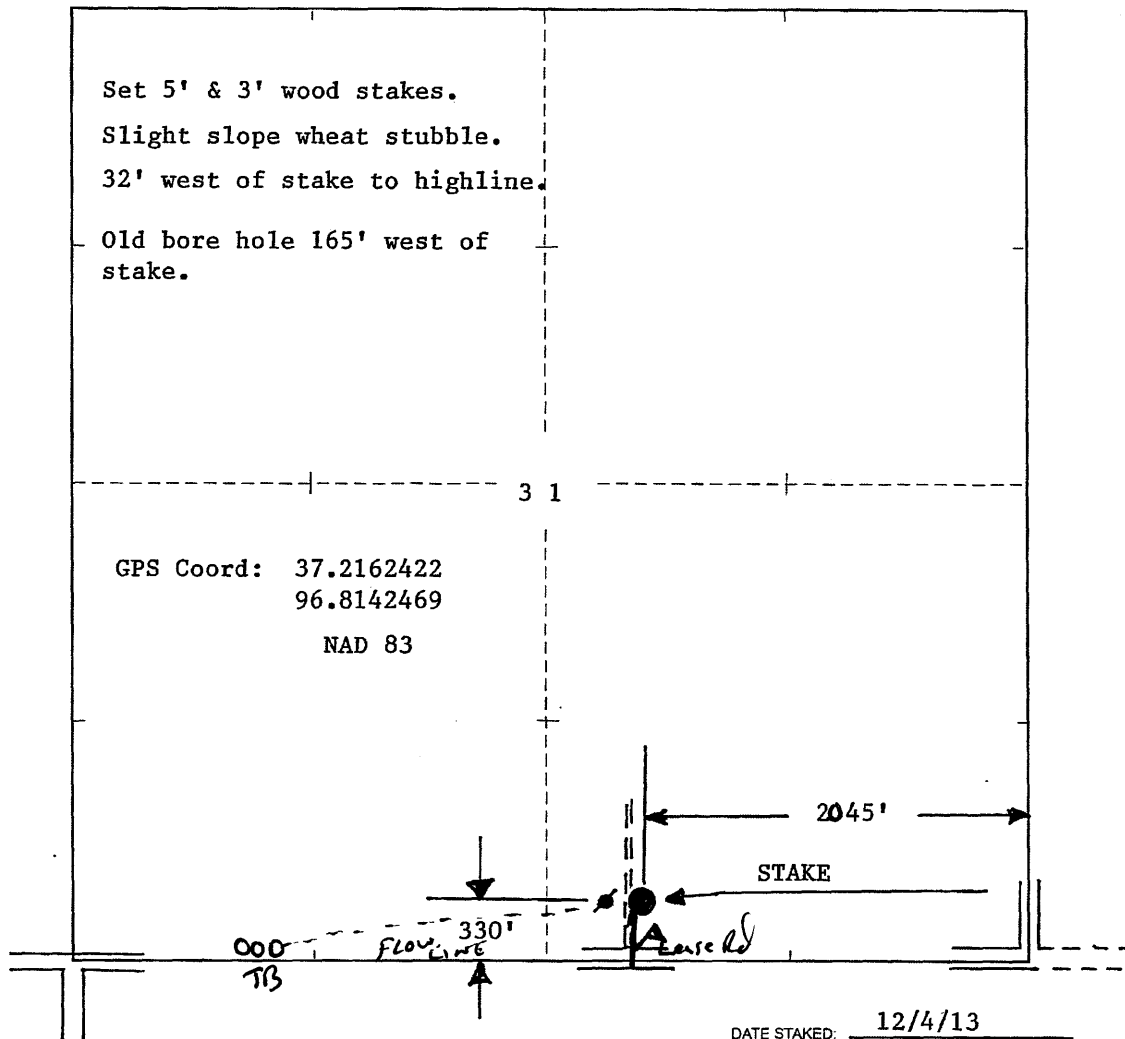

Cowley
COUNTY

31 32s 6e
S T R

330' FSL & 2045' FEL of Sec.
LOCATION

ELEVATION: 1306' GR

VAL ENERGY INC
200 W Douglas, Ste 520
Wichita, KS 67202-3005

AUTHORIZED BY: Todd Allam

SCALE: 1" = 1000'

DATE STAKED: 12/4/13