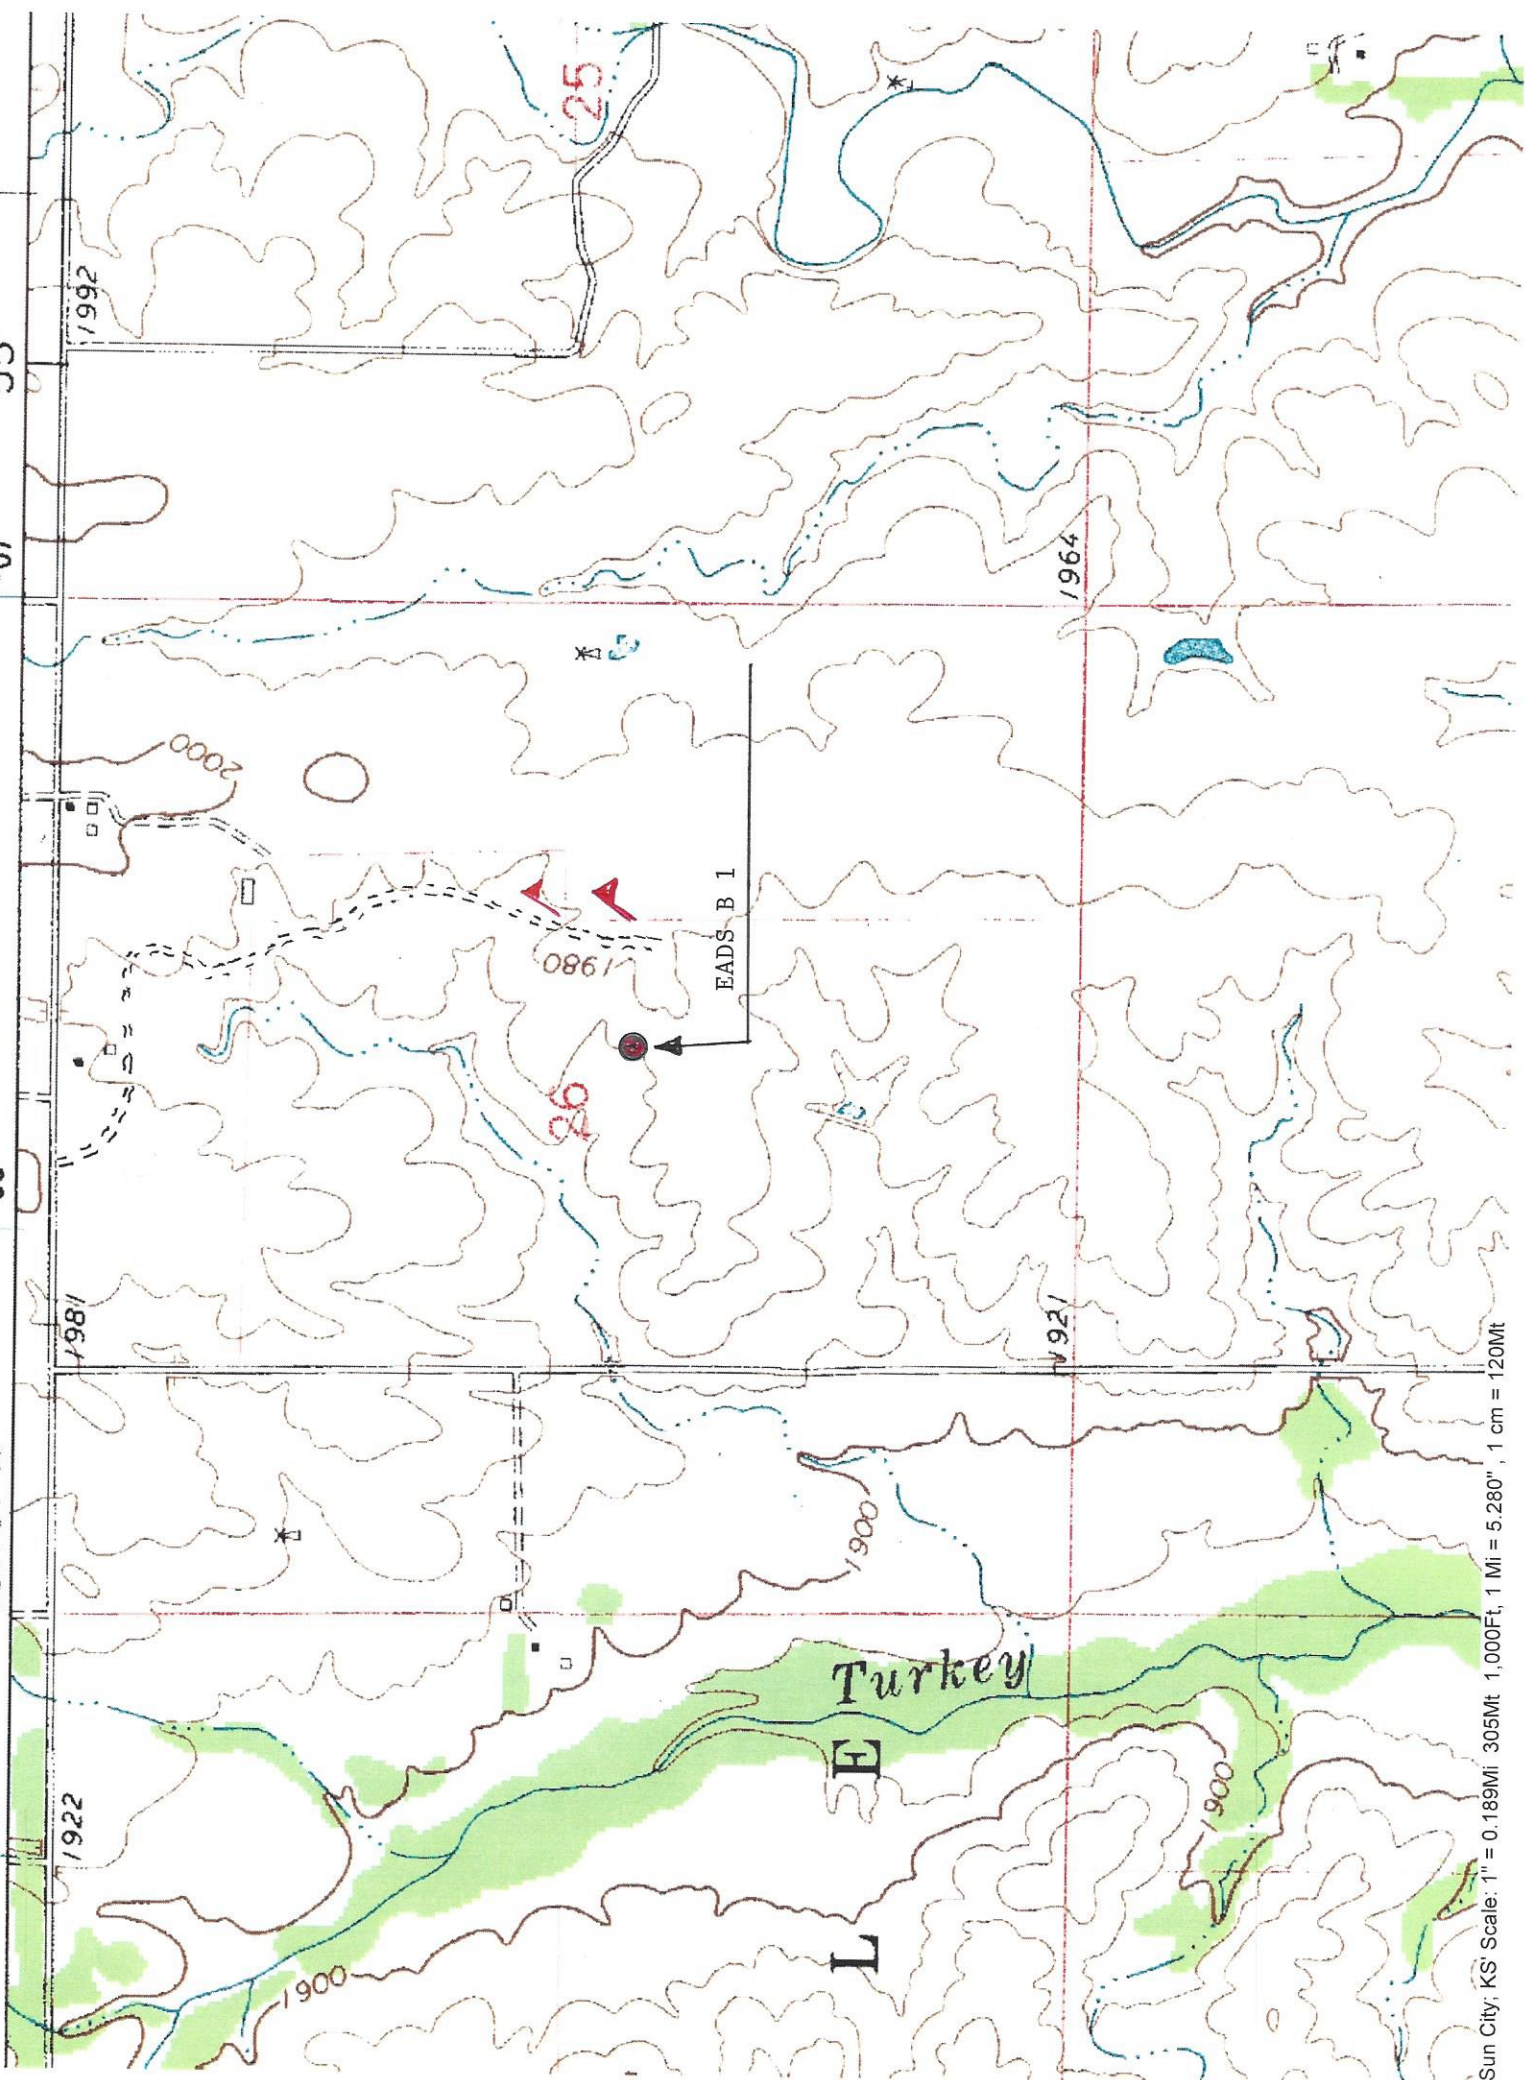

Pratt  
COUNTY

26 29s 15w  
S T R

C NW NW SE  
LOCATION

ELEVATION: 1971' GR

LOTUS OPERATING CO LLC  
100 S Main, Ste 420  
Wichita, KS 67202

AUTHORIZED BY: Tim Hellman

12/30/13

DATE STAKED:

6259 III SW  
(CROFT)

505

506

507

55'

Sun City, KS Scale: 1" = 0.189Mi, 305Mt, 1,000Ft, 1 Mi = 5.280", 1 cm = 120Mt