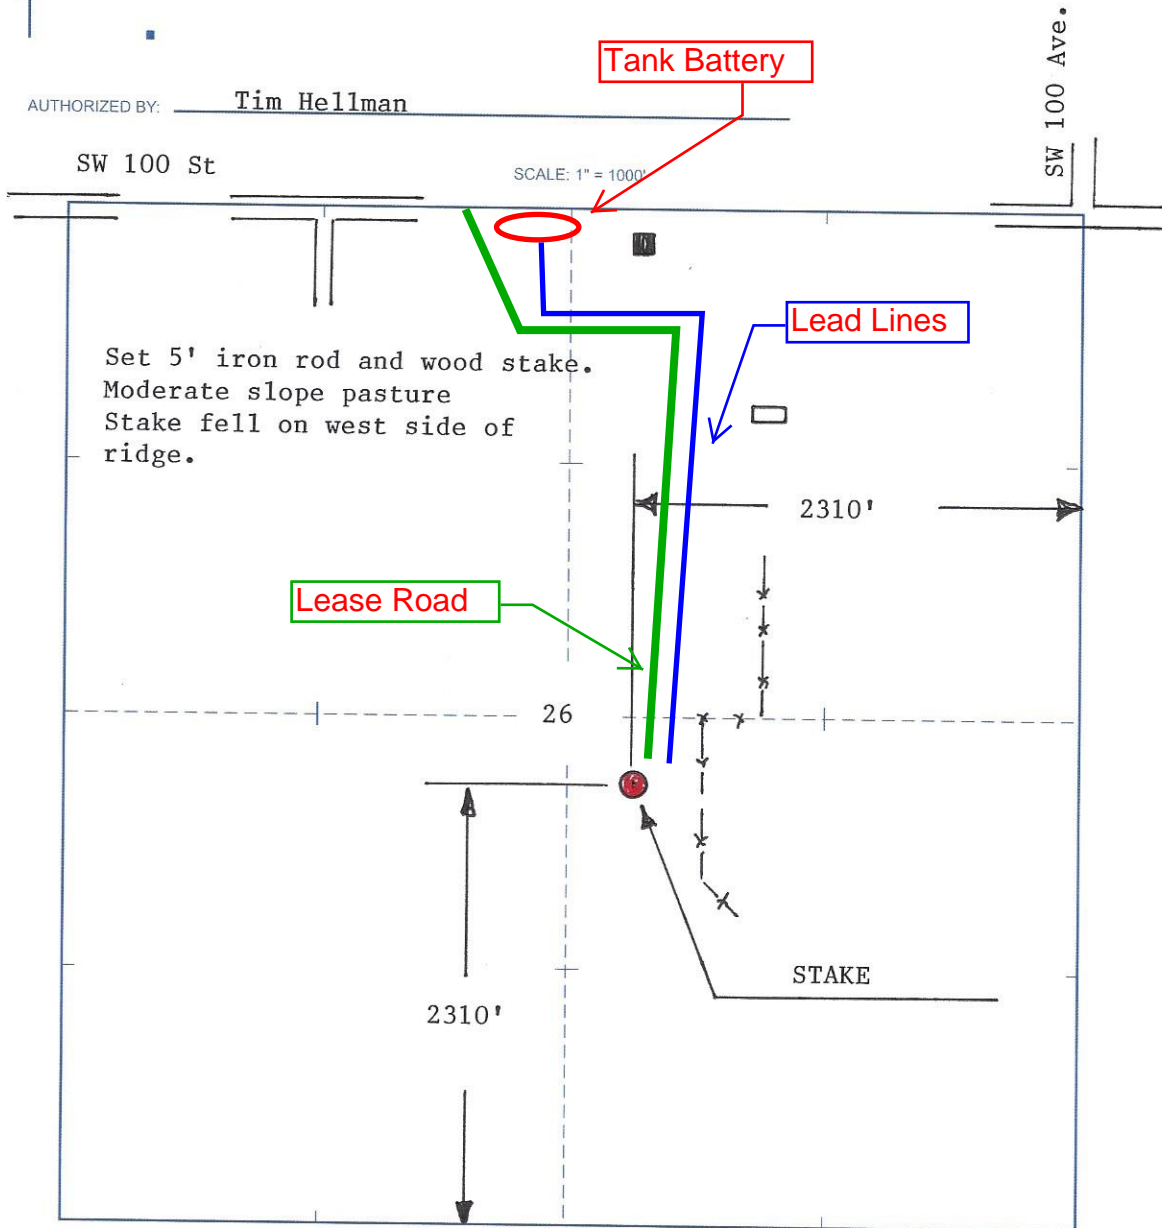

Pratt  
COUNTY

26 29s 15w  
S T R

C NW NW SE  
LOCATION

ELEVATION: 1971' GR

LOTUS OPERATING CO LLC  
100 S Main, Ste 420  
Wichita, KS 67202

AUTHORIZED BY: Tim Hellman

12/30/13

DATE STAKED:

6259 III SW  
(CROFT)

505

506

507

55'

Sun City, KS Scale: 1" = 0.189Mi, 305Mt, 1,000Ft, 1 Mi = 5.280", 1 cm = 120Mt