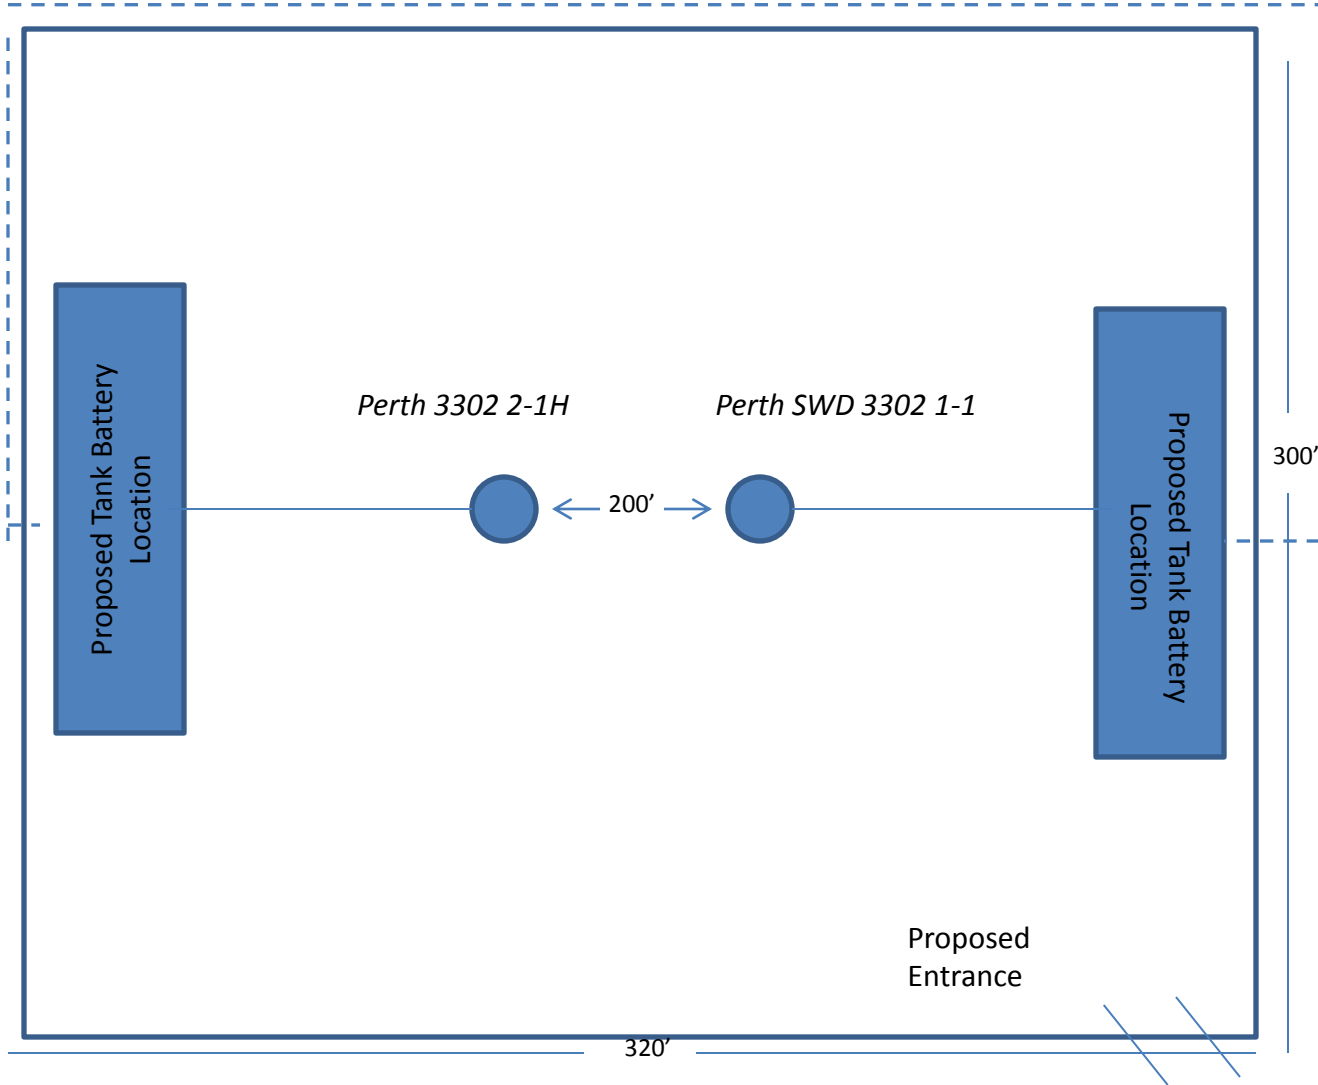

Perth SWD 3302 1-1

Proposed Electric Line