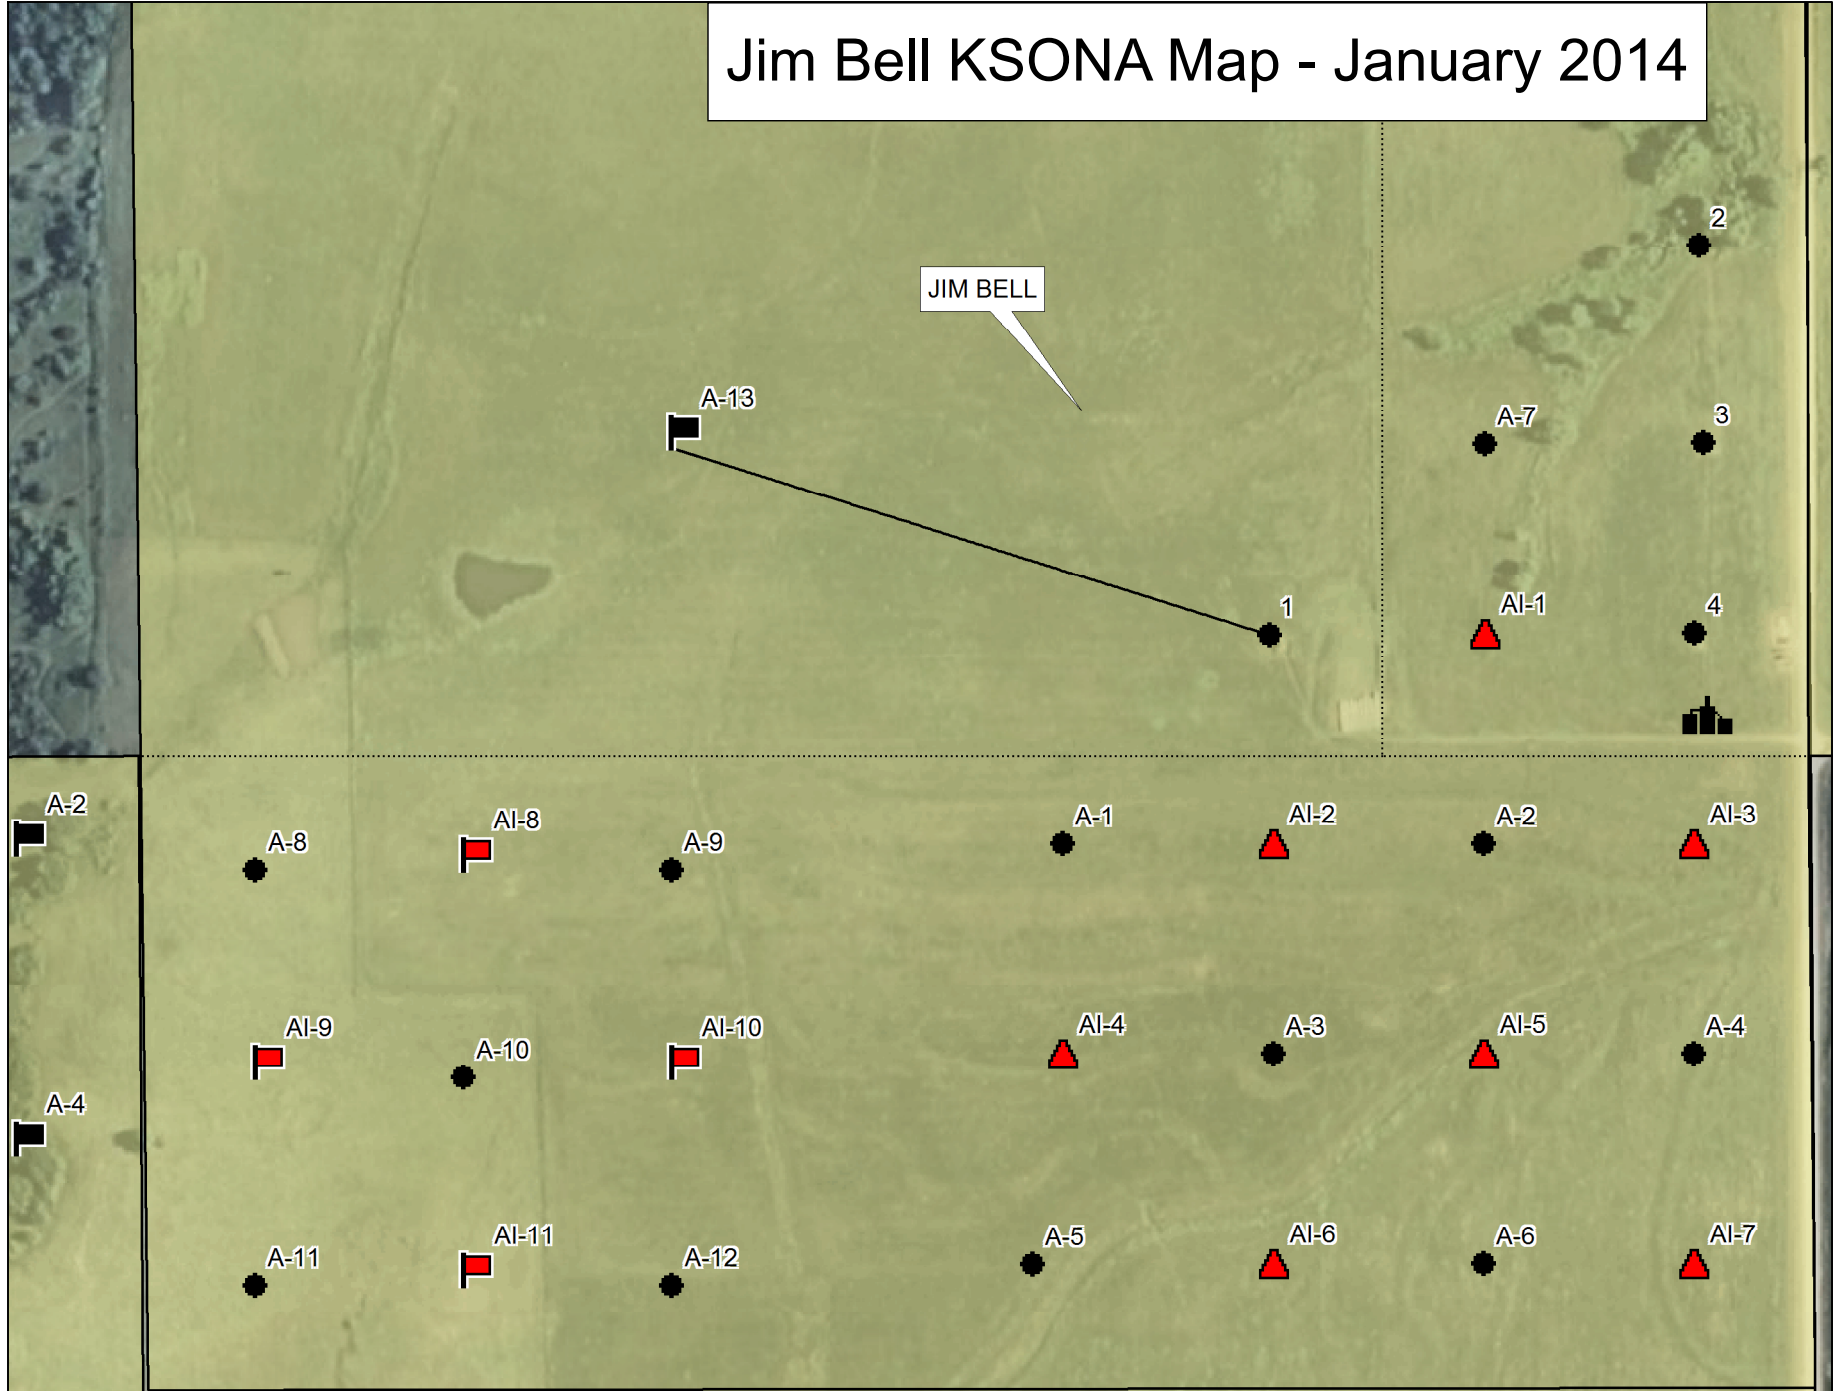

# Jim Bell KSONA Map - January 2014

Data use subject to license.

© DeLorme. Topo North America™ 9.

www.delorme.com

Scale 1 : 3,600

1" = 300.0 ft

Data Zoom 15-0