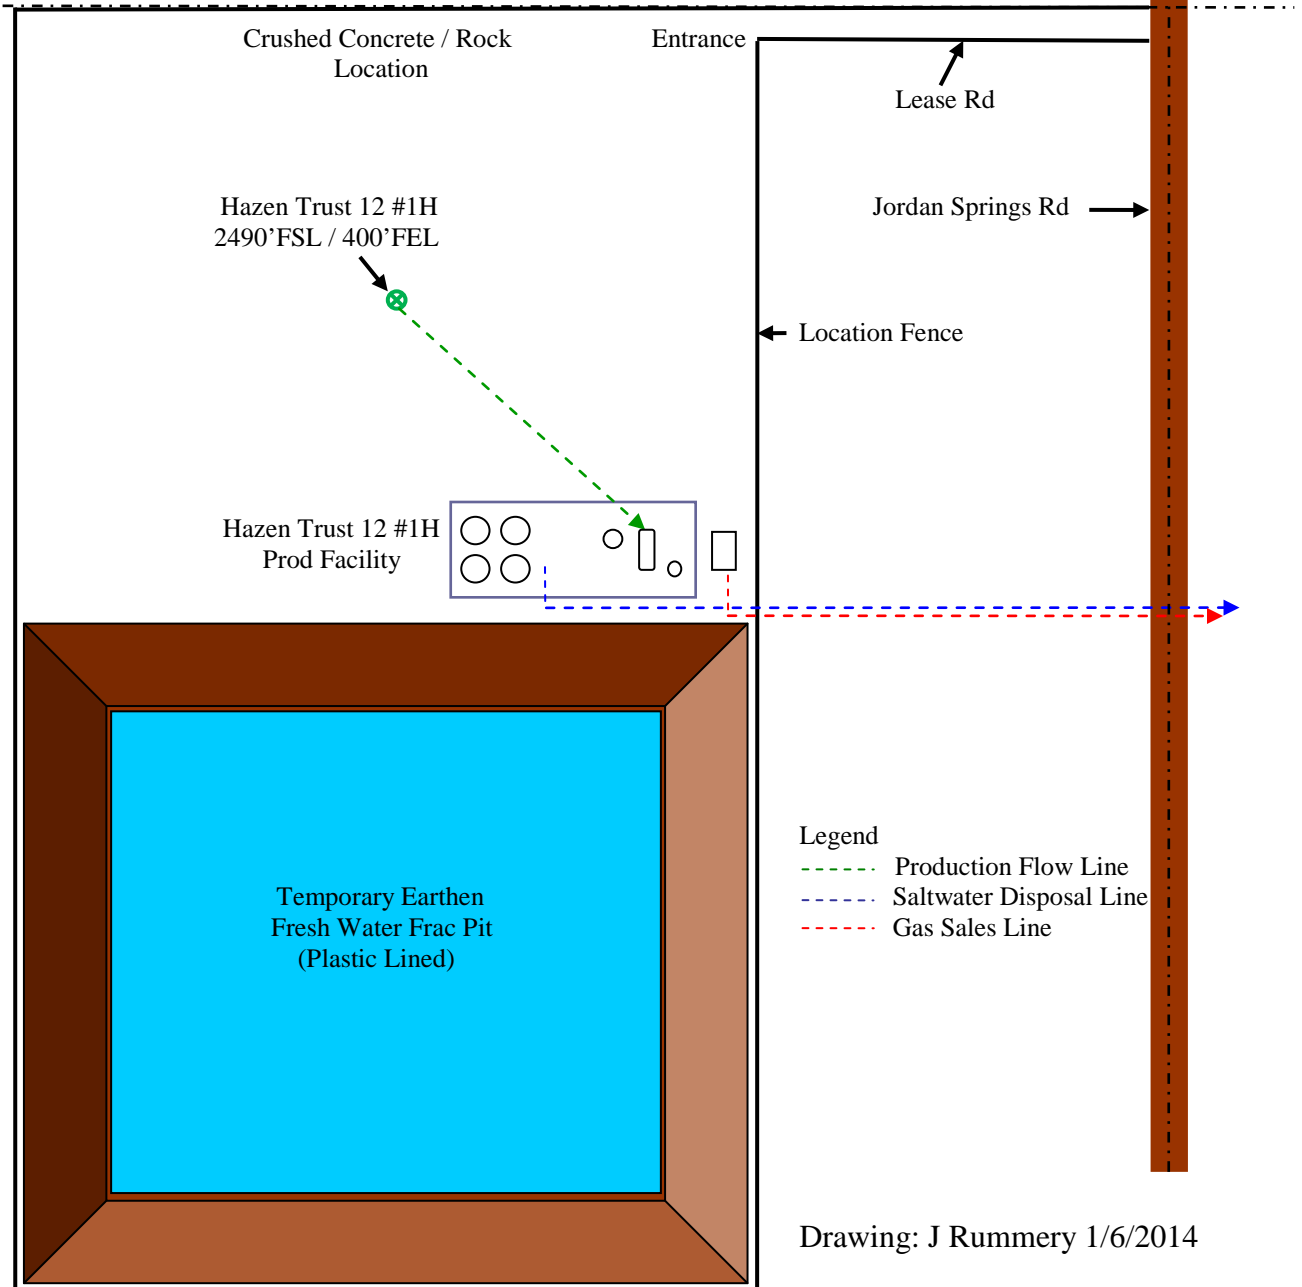

Unit Petroleum Company – Proposed Hazen Trust 12 #1H Location & Facility Diagram

NE NE SE/4 Sec 12-T24S-R10W Reno Co., KS

NOT TO SCALE

Closed System Planned /
NO Earthen Reserve Pit

Drawing: J Rummery 1/6/2014