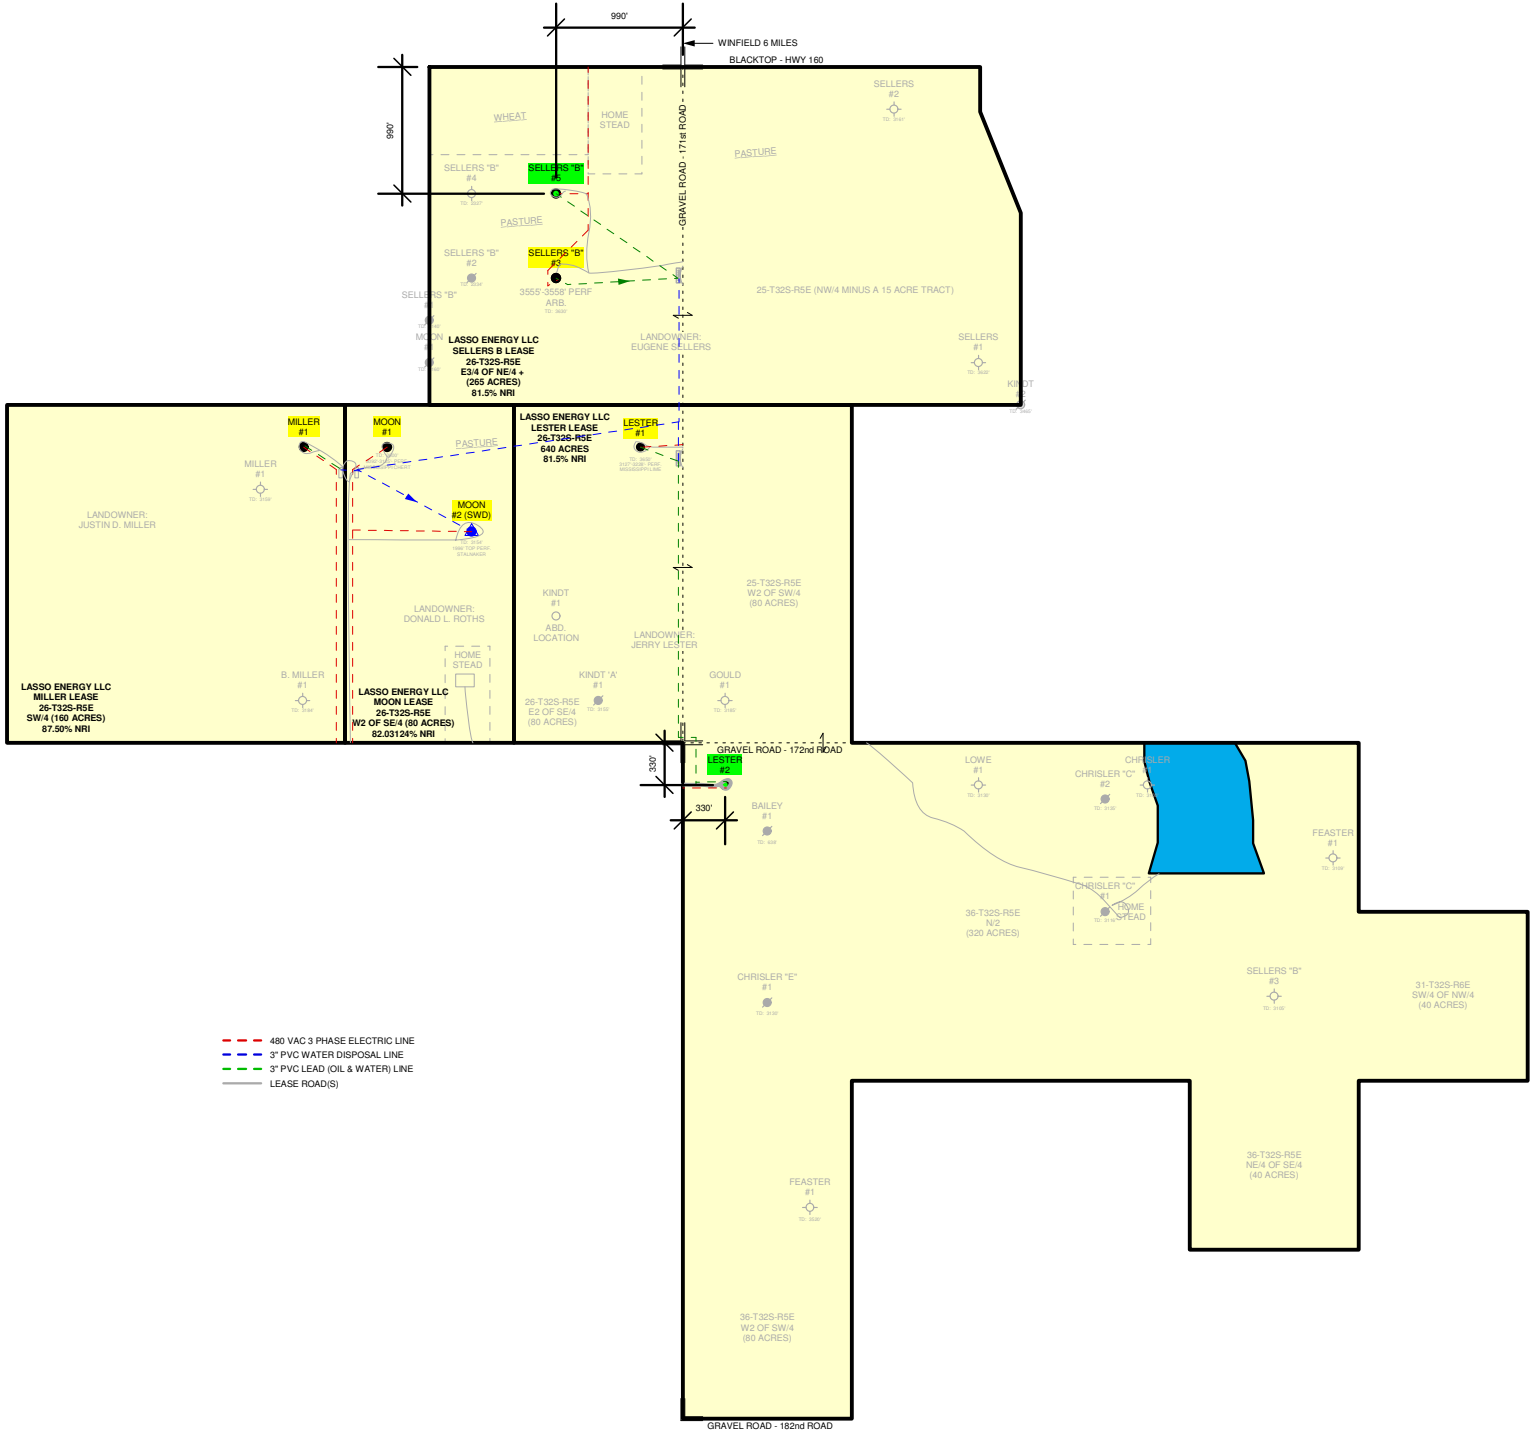

LASSO ENERGY COWLEY COUNTY, KANSAS