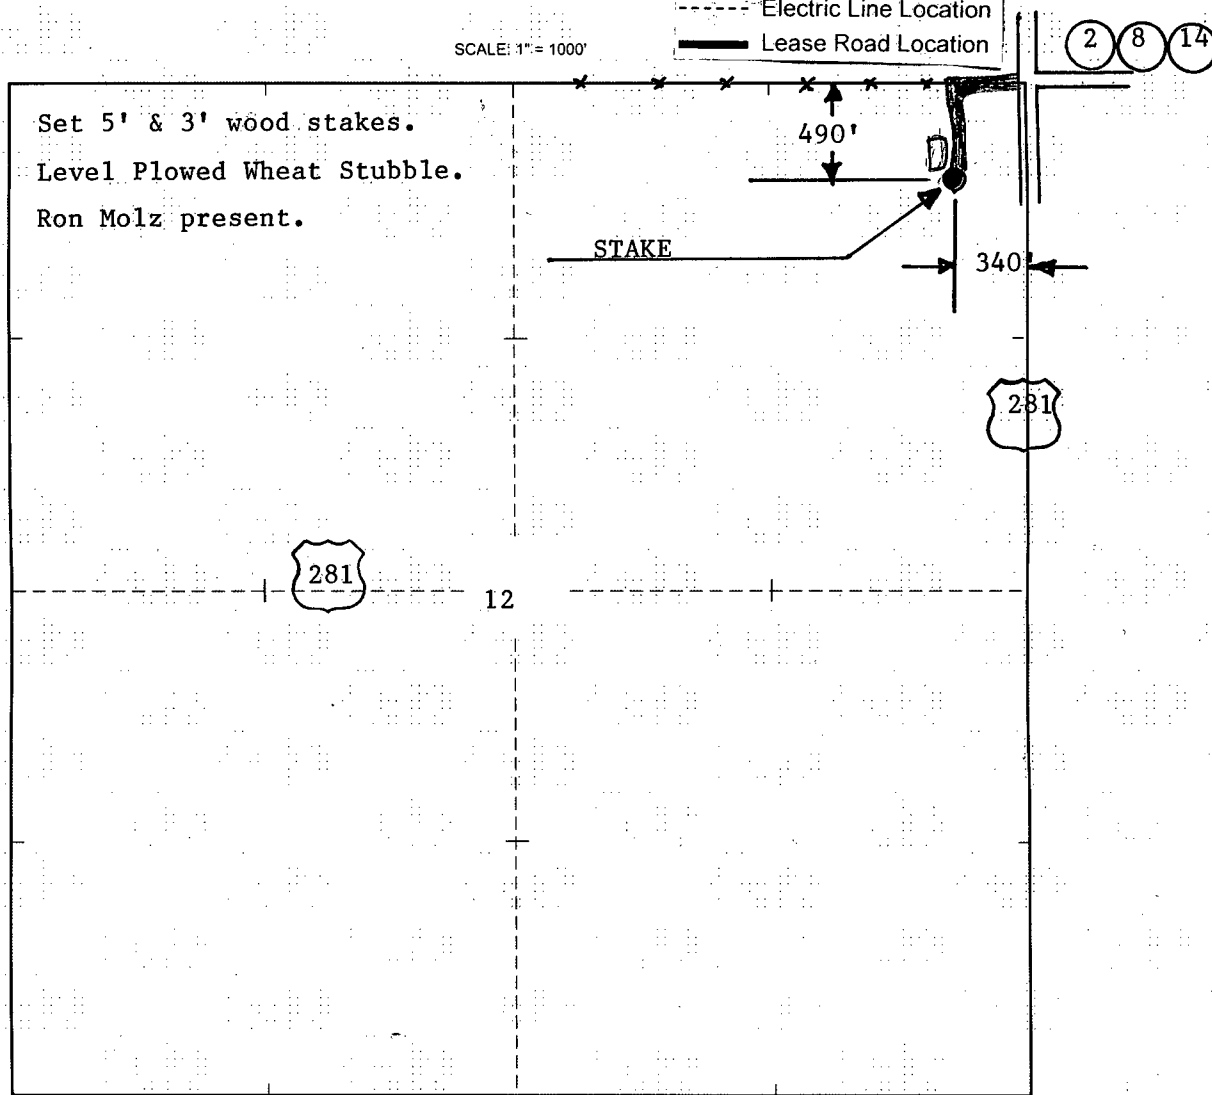

12 35s 12w
S T R

490' FNL & 340' FEL of Sec.
LOCATION

ELEVATION: 1388' GR

Chieftan Oil Co Inc.
PO Box 124
Kiowa, KS 67070-0124

AUTHORIZED BY: Ron Molz

LEGEND

- Well Location
- Tank Battery Location
- Pipeline Location
- - - Electric Line Location
- ▬ Lease Road Location

SCALE: 1" = 1000'

DATE STAKED: 7/18/13