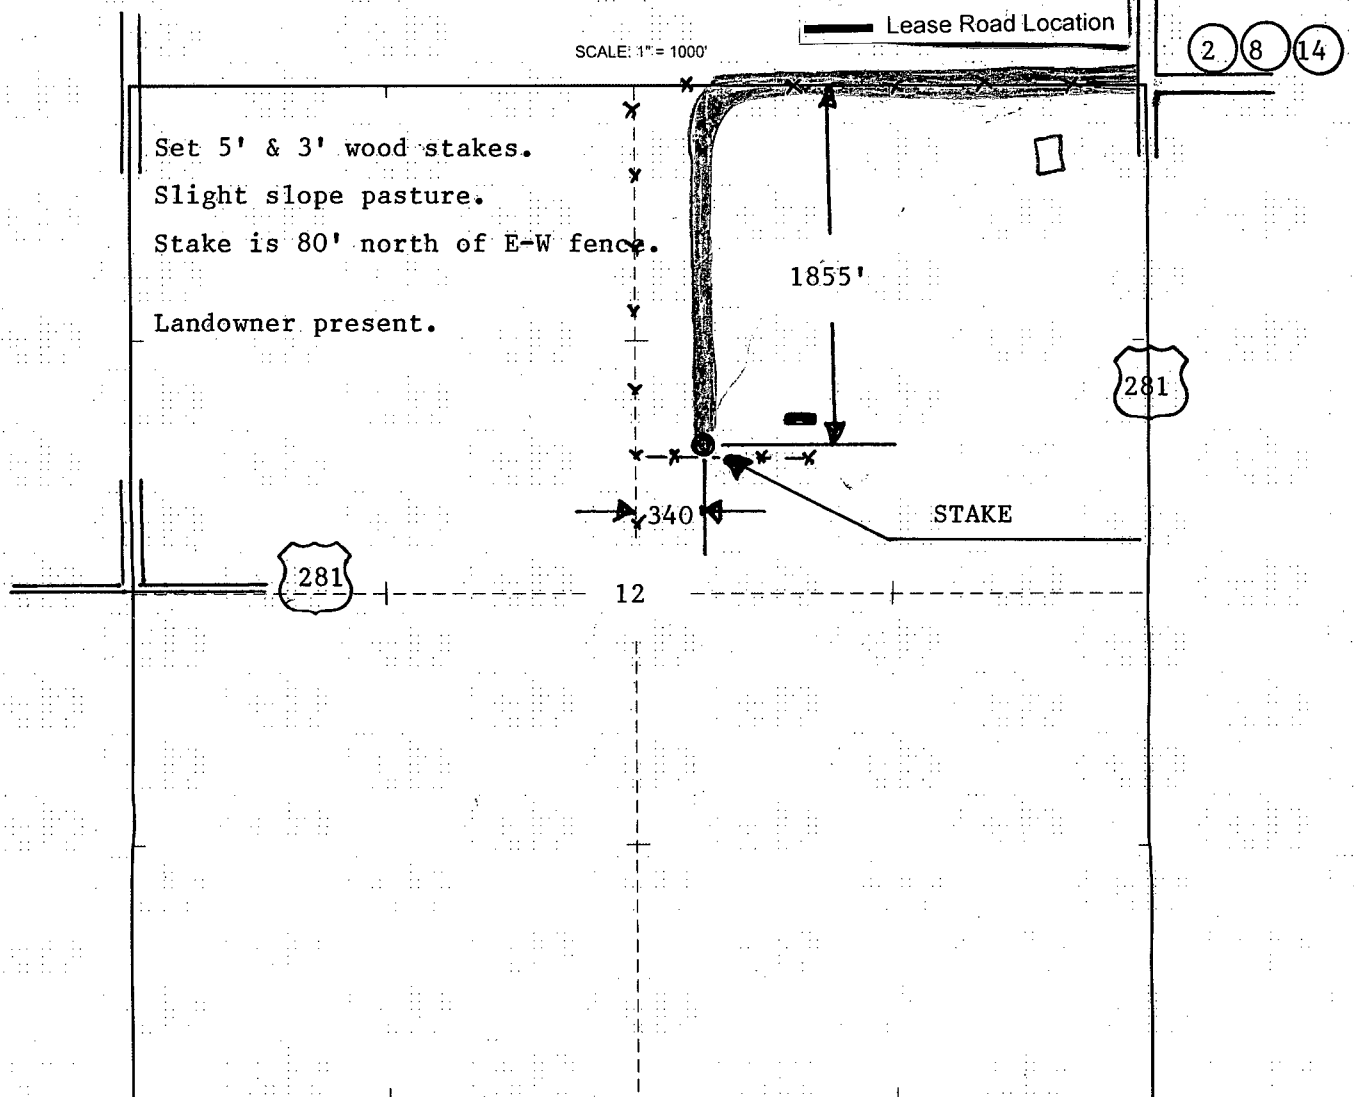

OPERATOR

NO.

FARM

Barber 12 35s 12w
COUNTY S T R

1855' FNL & 340' FWL of NE/4

LOCATION

ELEVATION: 1356' GR

CHIEFTAIN OIL CO INC
PO Box 124
Kiowa, KS 67070-0124

AUTHORIZED BY: Ron Molz

LEGEND

- Well Location
- Tank Battery Location
- Pipeline Location
- Electric Line Location
- Lease Road Location

7/18/13

DATE STAKED: