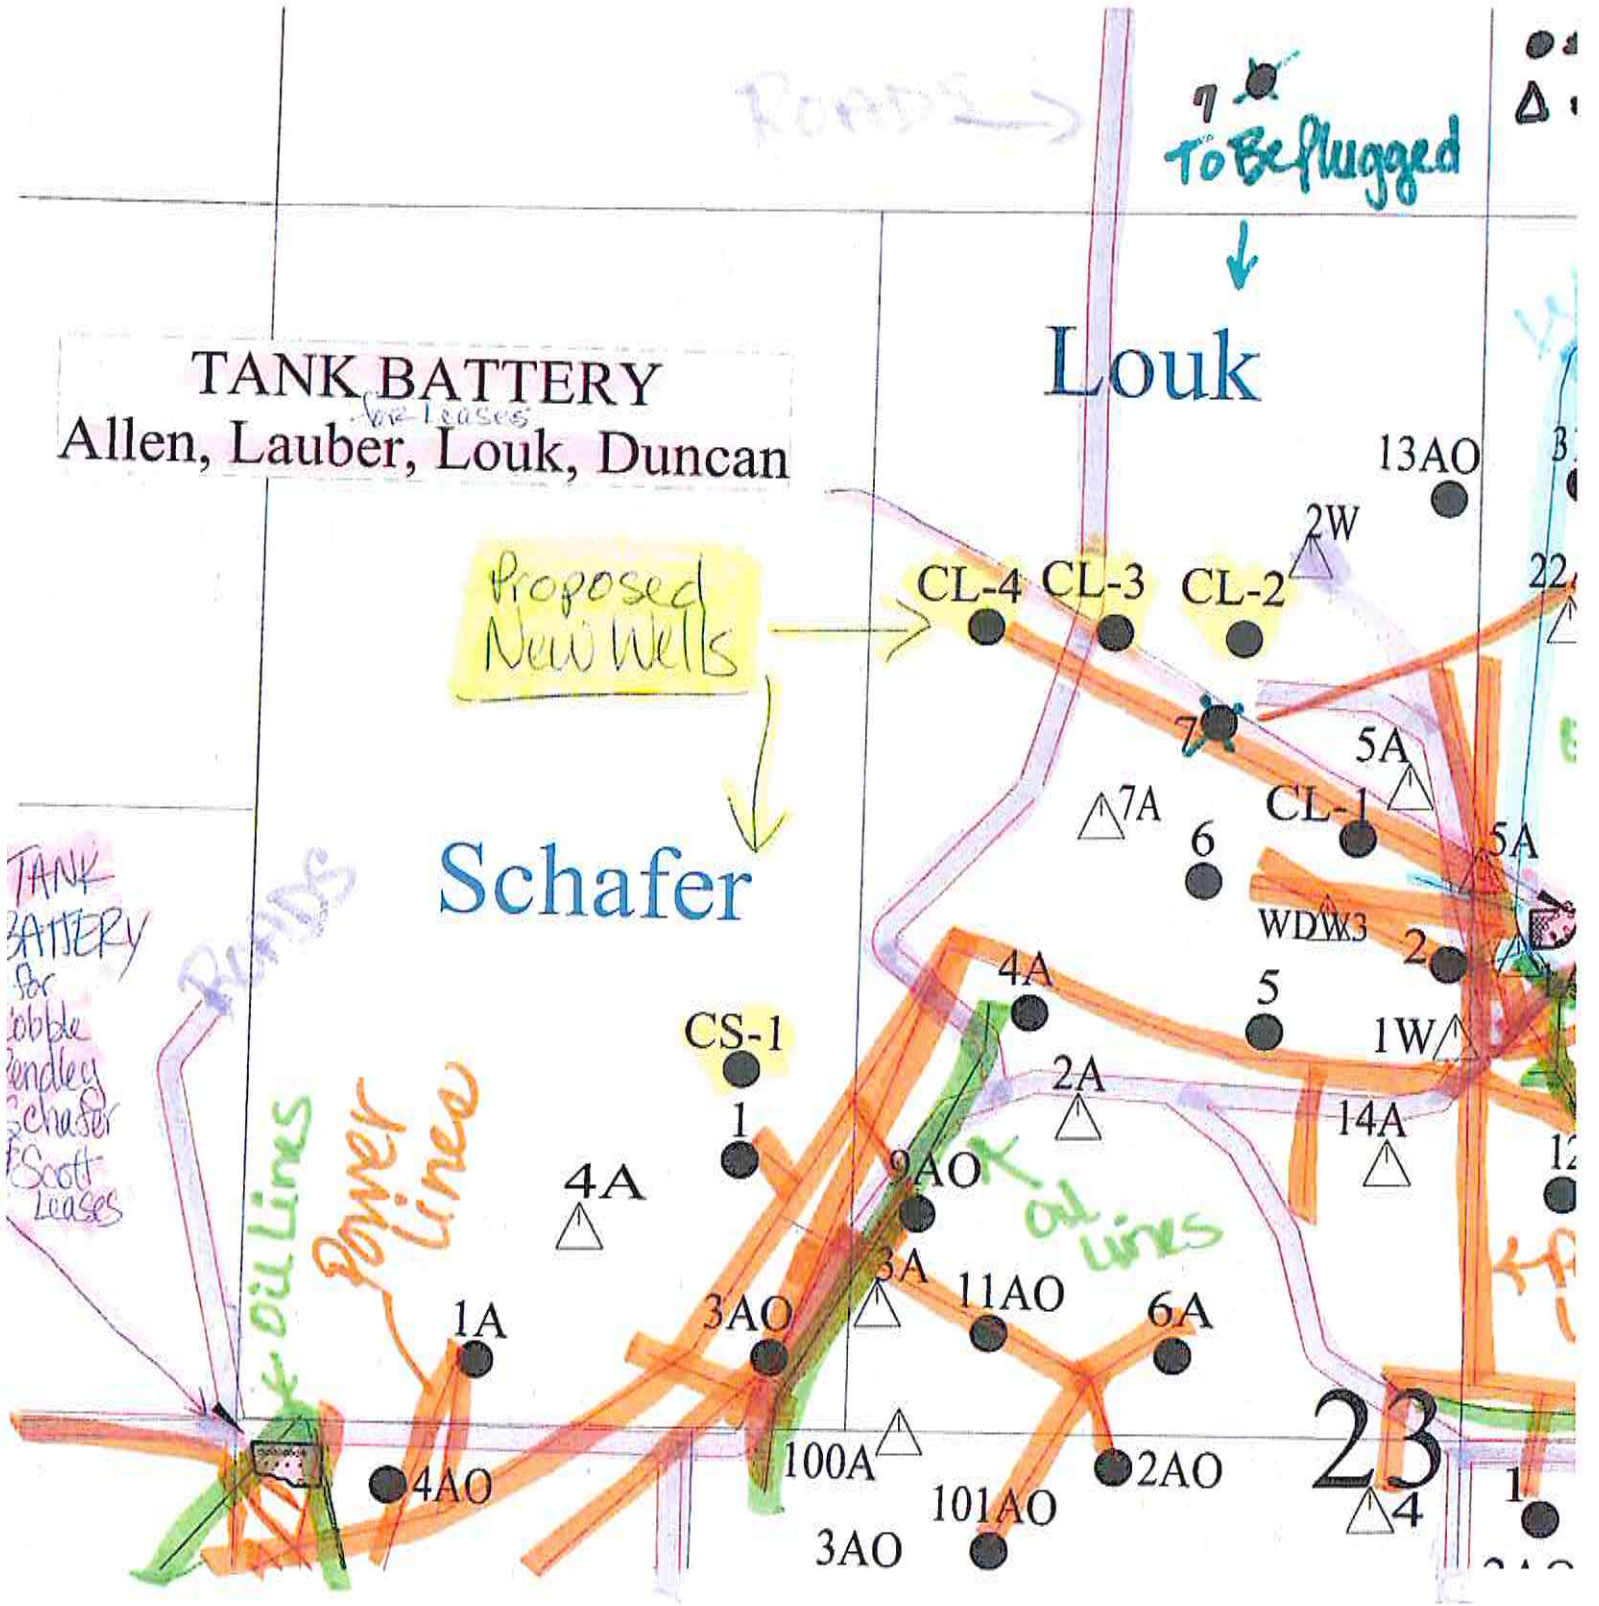

ROADS →

To Be Plugged  
↓

TANK BATTERY  
Allen, Lauber, Louk, Duncan

Louk

Proposed  
New Wells

Schafer

TANK BATTERY  
for  
Lobley  
and  
Schaser  
Leases

Power  
Lines

oil lines

4370 FSL

1485 FWL

37.7152025

-95.8467632

NAD27

4370 FSL

1825 FWL

37.7152311

-95.8456222

NAD27

Google earth

© 2013 Google

Lo