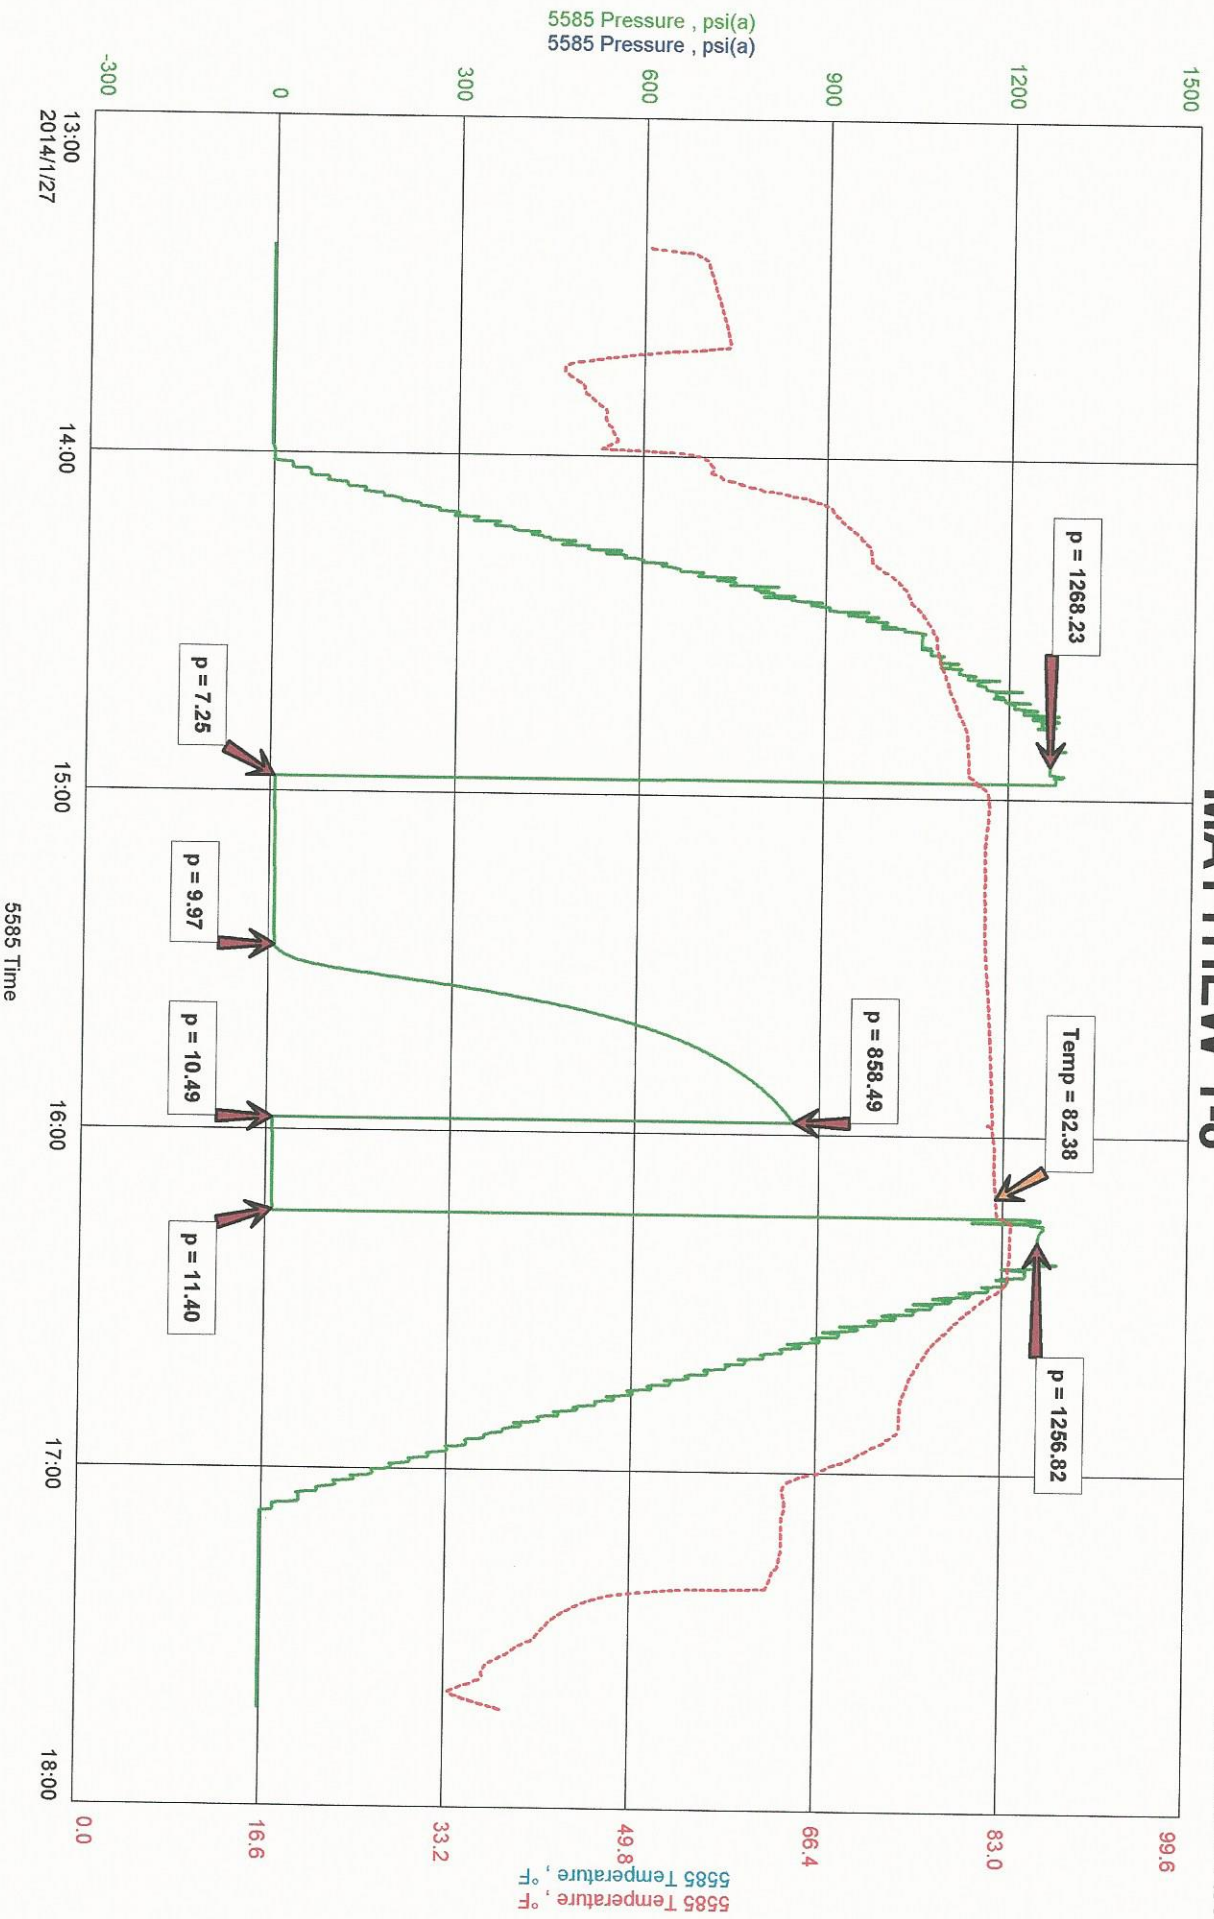

BUFFALO RESOURCES LLC
 DST1 LACOMPTON 2689-2746
 Start Test Date: 2014/01/27
 Final Test Date: 2014/01/27

MATTHEW 1-8

MATTHEW 1-8
 Formation: DST1 LACOMPTON 2689-2746
 Pool: WILDCAT
 Job Number: A009

MATTHEW 1-8

BUFFALO RESOURCES LLC.
 DST3 LKC"G" 2916-2924
 Start Test Date: 2014/01/28
 Final Test Date: 2014/01/29

MATTHEW #1-8

MATTHEW #1-8
 Formation: DST3 LKC"G" 2916-2924
 Job Number: A011

MATTHEW #1-8