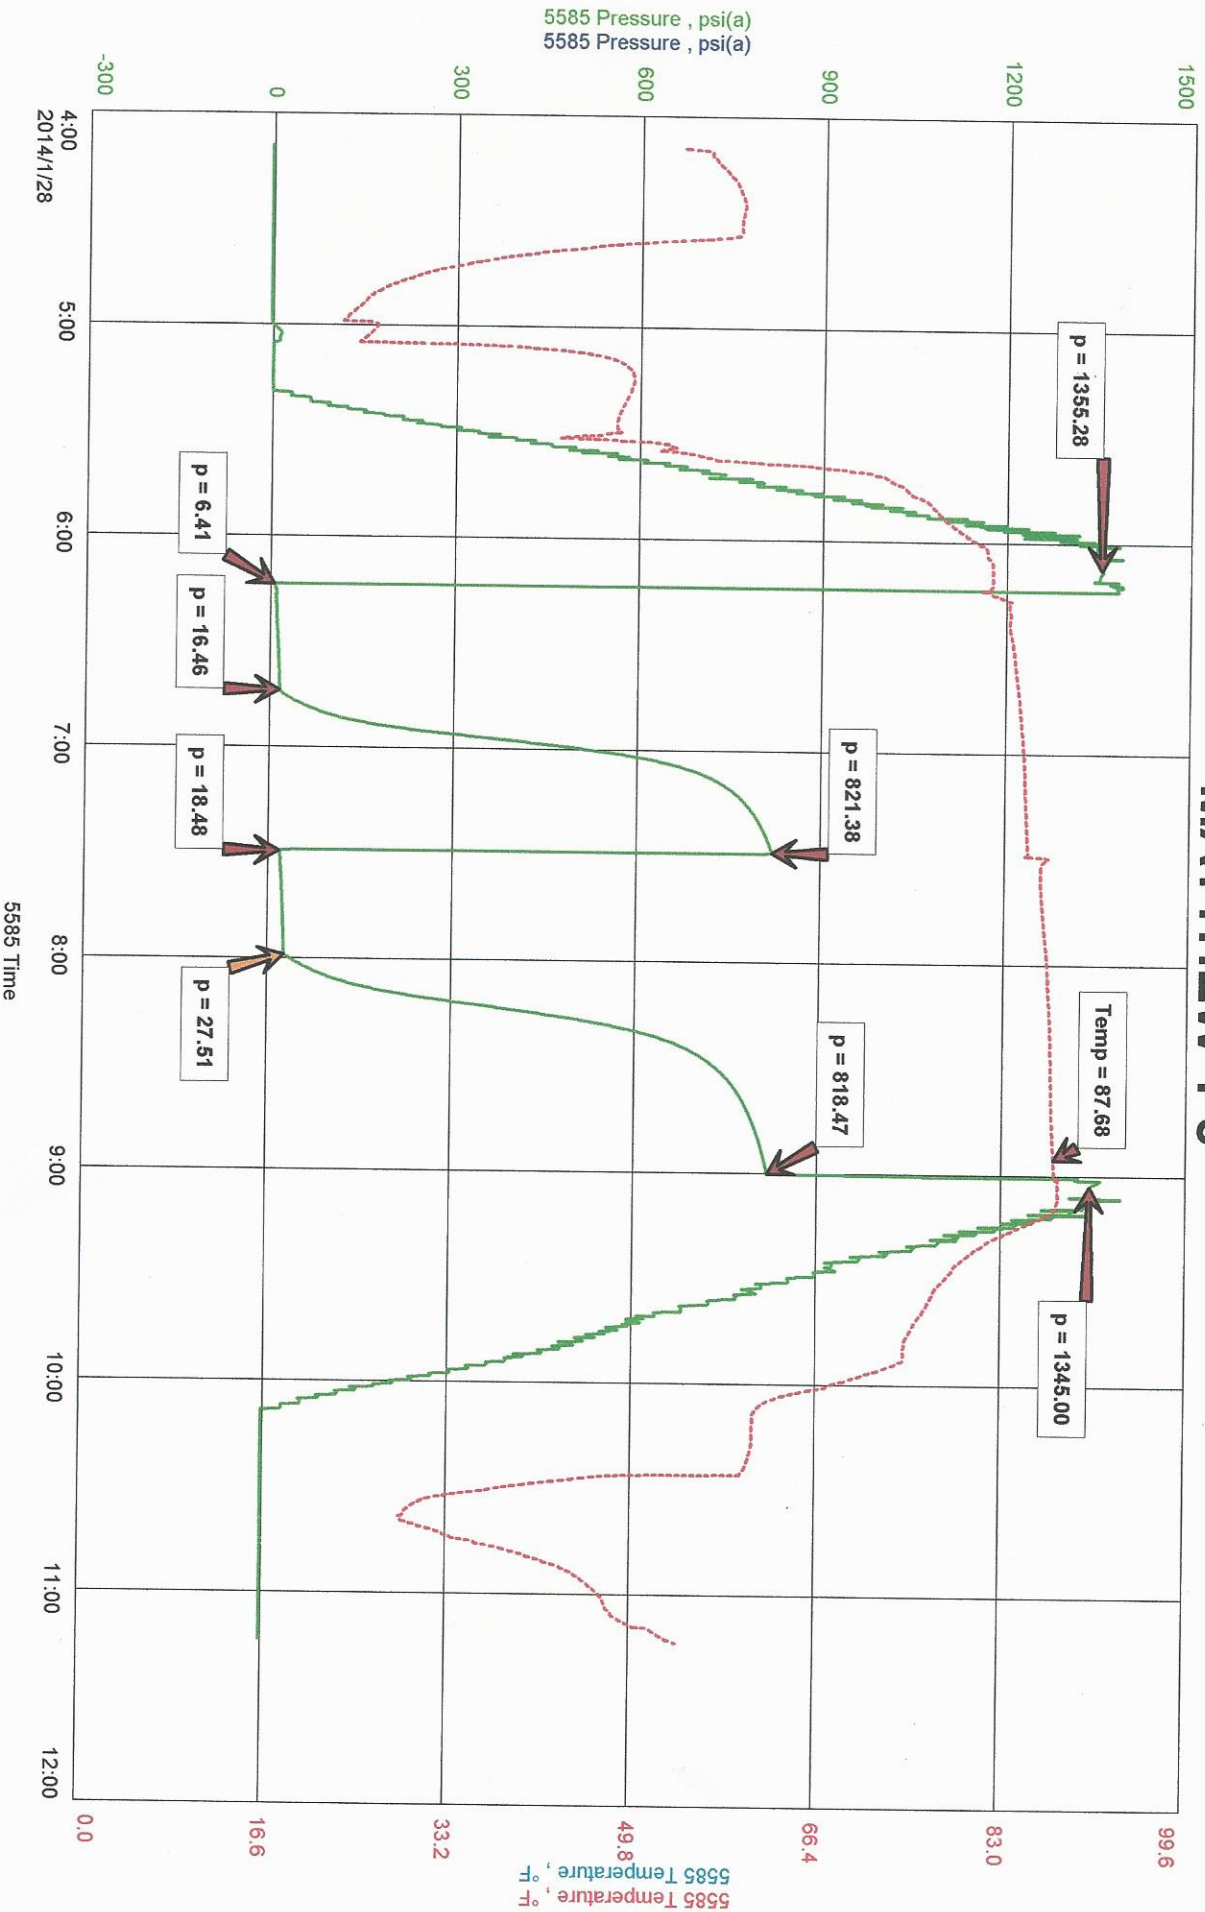

BUFFALO RESOURCES LLC
 DST1 LACOMPTON 2689-2746
 Start Test Date: 2014/01/27
 Final Test Date: 2014/01/27

MATTHEW 1-8

MATTHEW 1-8
 Formation: DST1 LACOMPTON 2689-2746
 Pool: WILDCAT
 Job Number: A009

MATTHEW 1-8

BUFFALO RESOURCES LLC.
 DST3 LKC"G" 2916-2924
 Start Test Date: 2014/01/28
 Final Test Date: 2014/01/29

MATTHEW #1-8

MATTHEW #1-8
 Formation: DST3 LKC"G" 2916-2924
 Job Number: A011

MATTHEW #1-8