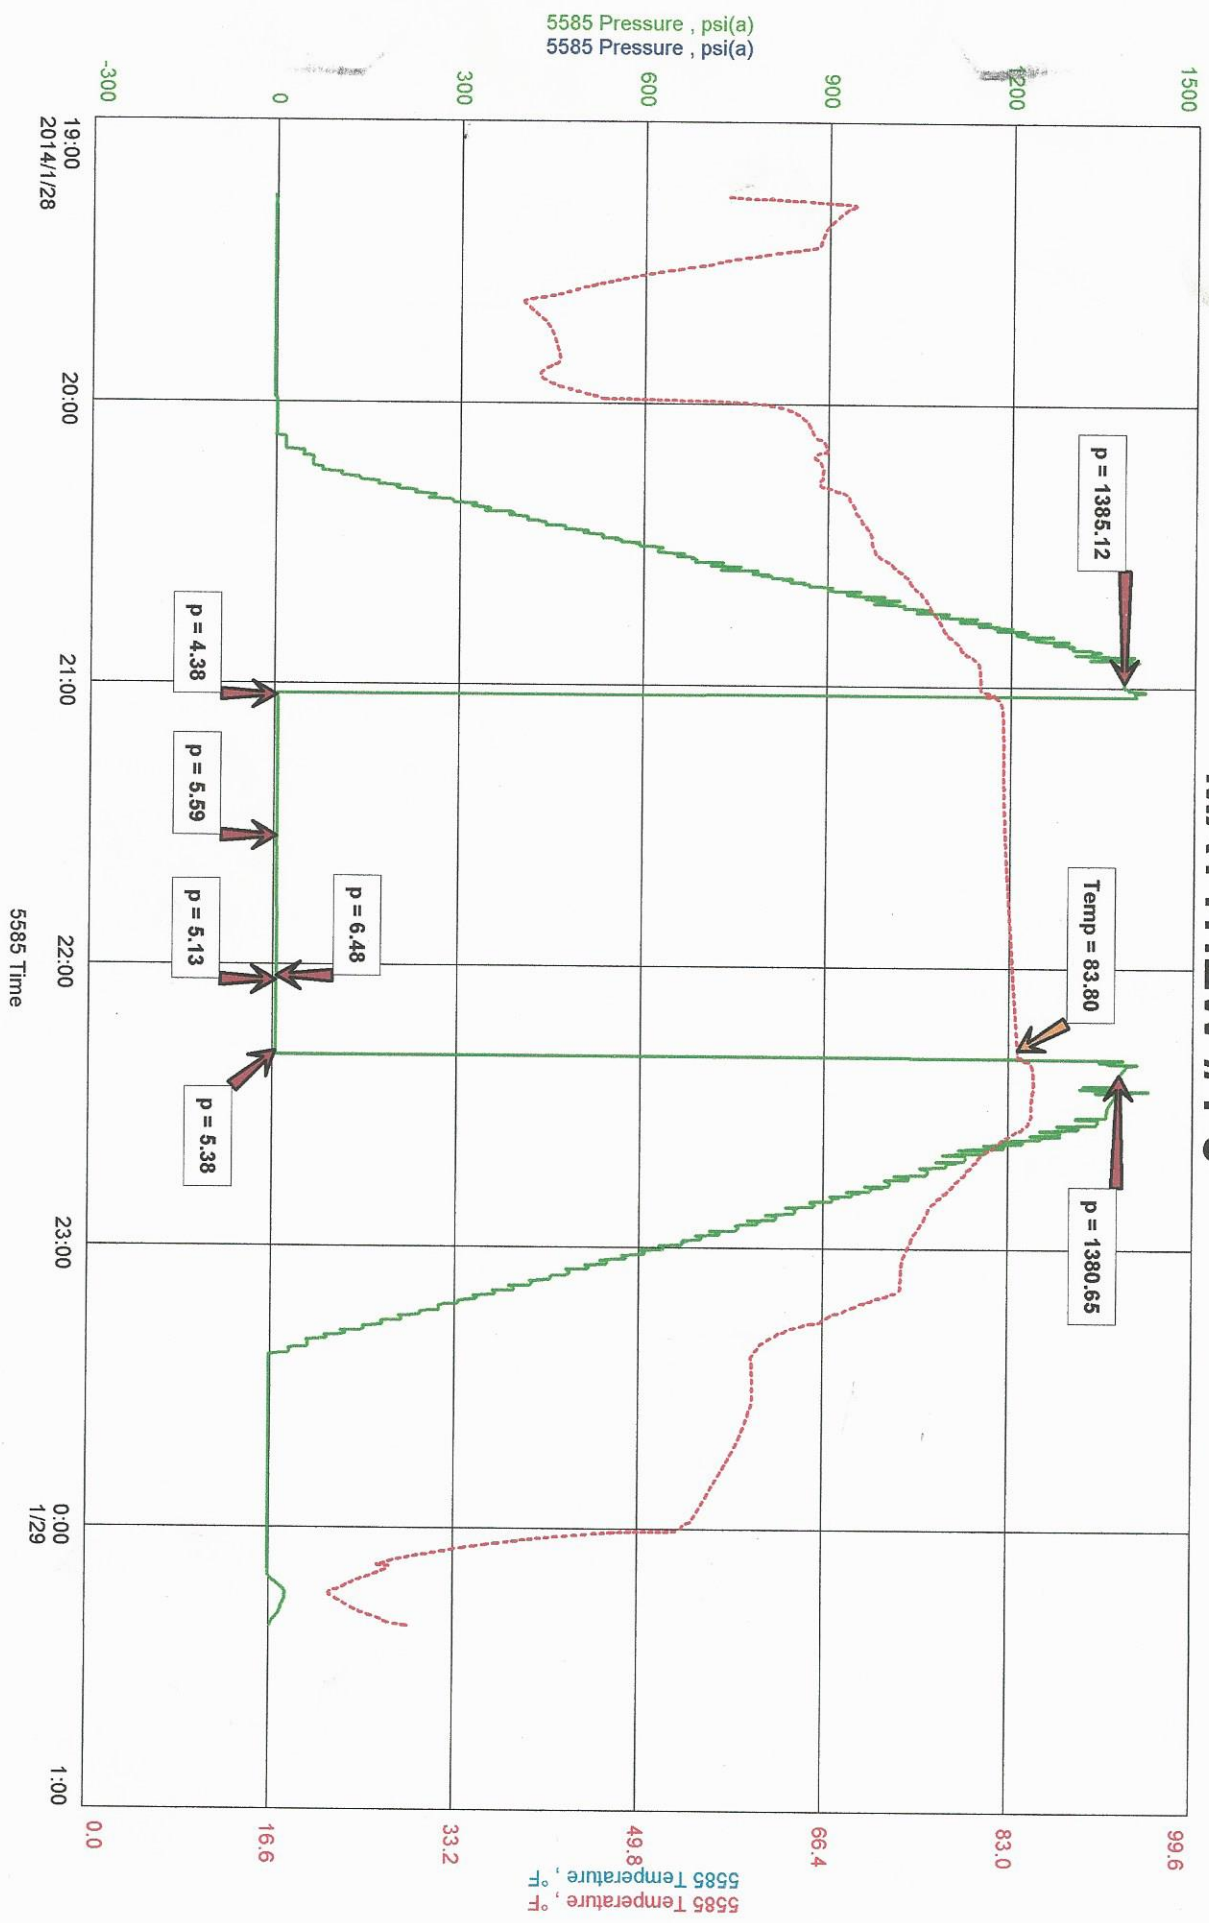

BUFFALO RESOURCES LLC
 DST1 LACOMPTON 2689-2746
 Start Test Date: 2014/01/27
 Final Test Date: 2014/01/27

MATTHEW 1-8

MATTHEW 1-8
 Formation: DST1 LACOMPTON 2689-2746
 Pool: WILDCAT
 Job Number: A009

MATTHEW 1-8

BUFFALO RESOURCES LLC.
 DST3 LKC"G" 2916-2924
 Start Test Date: 2014/01/28
 Final Test Date: 2014/01/29

MATTHEW #1-8

MATTHEW #1-8
 Formation: DST3 LKC"G" 2916-2924
 Job Number: A011

MATTHEW #1-8