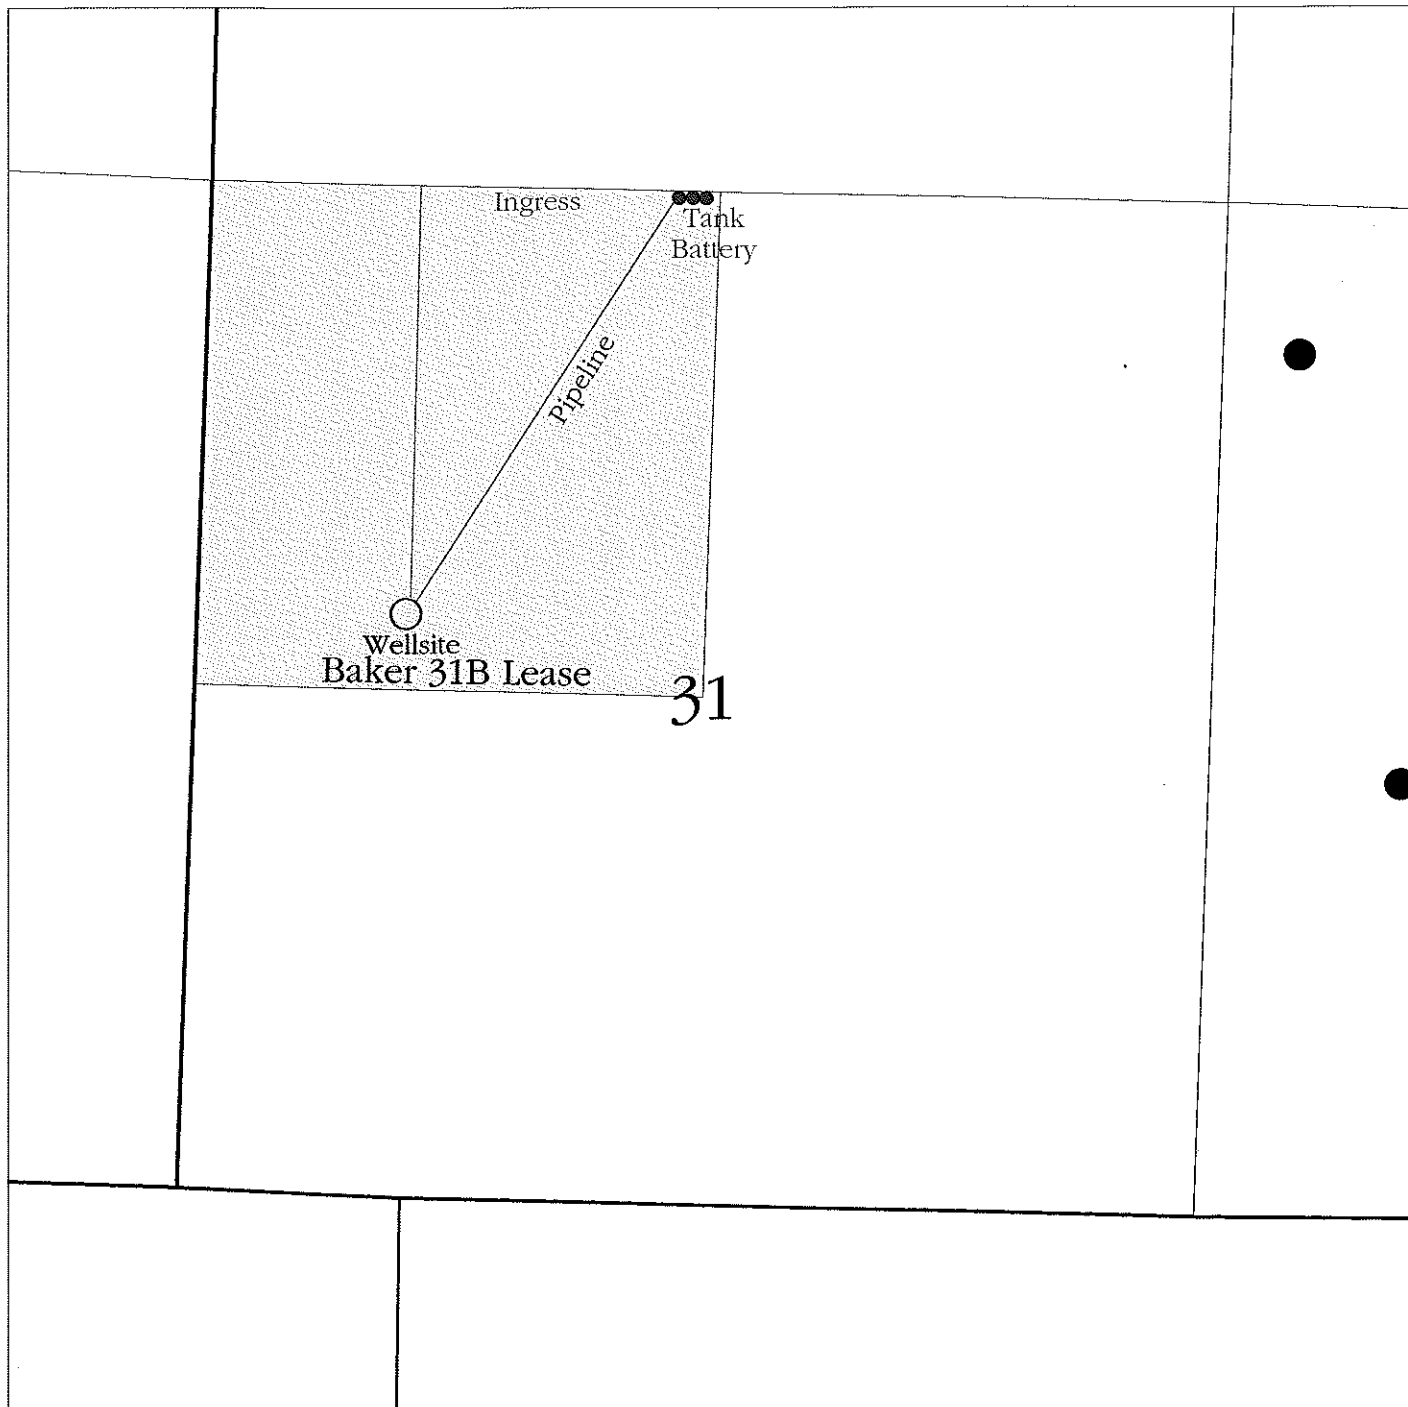

KANSAS SURFACE OWNER NOTIFICATION ACT

R 34 W

T
15
S

T
16
S

SCALE = 1 : 12,000

LOGAN COUNTY, KANSAS