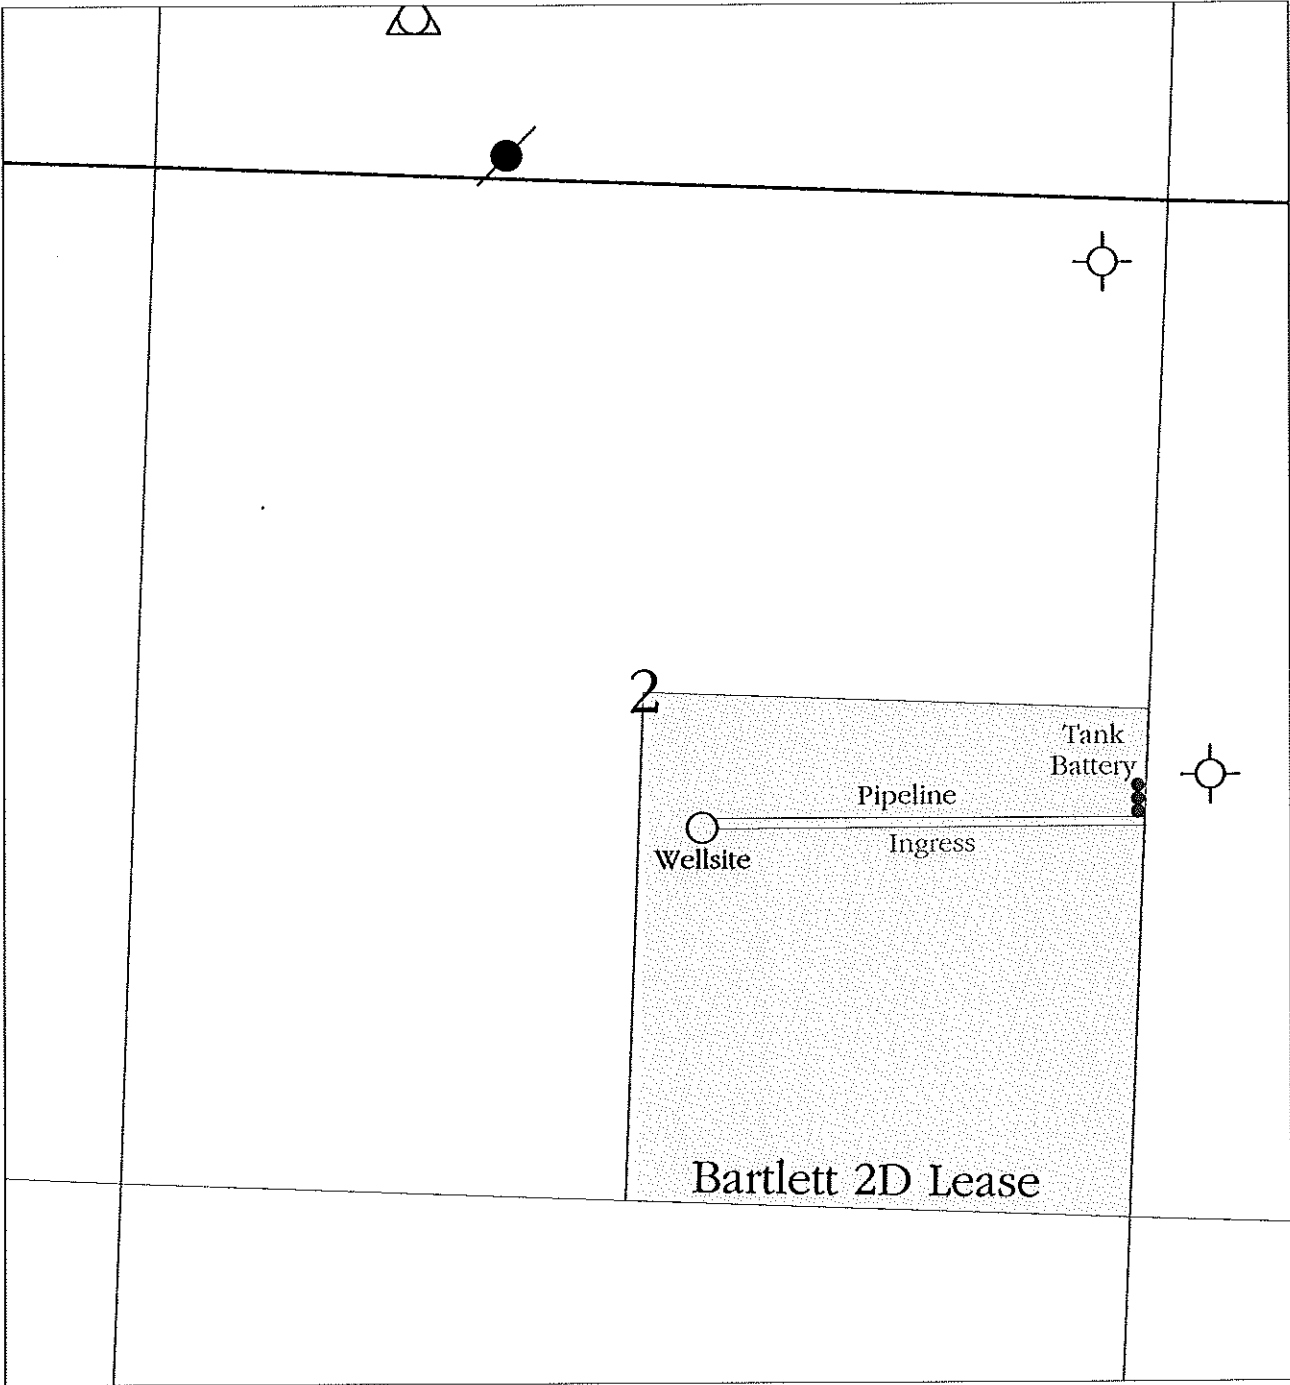

KANSAS SURFACE OWNER NOTIFICATION ACT

R 34 W

T
13
S

SCALE = 1 : 12,000

LOGAN COUNTY, KANSAS