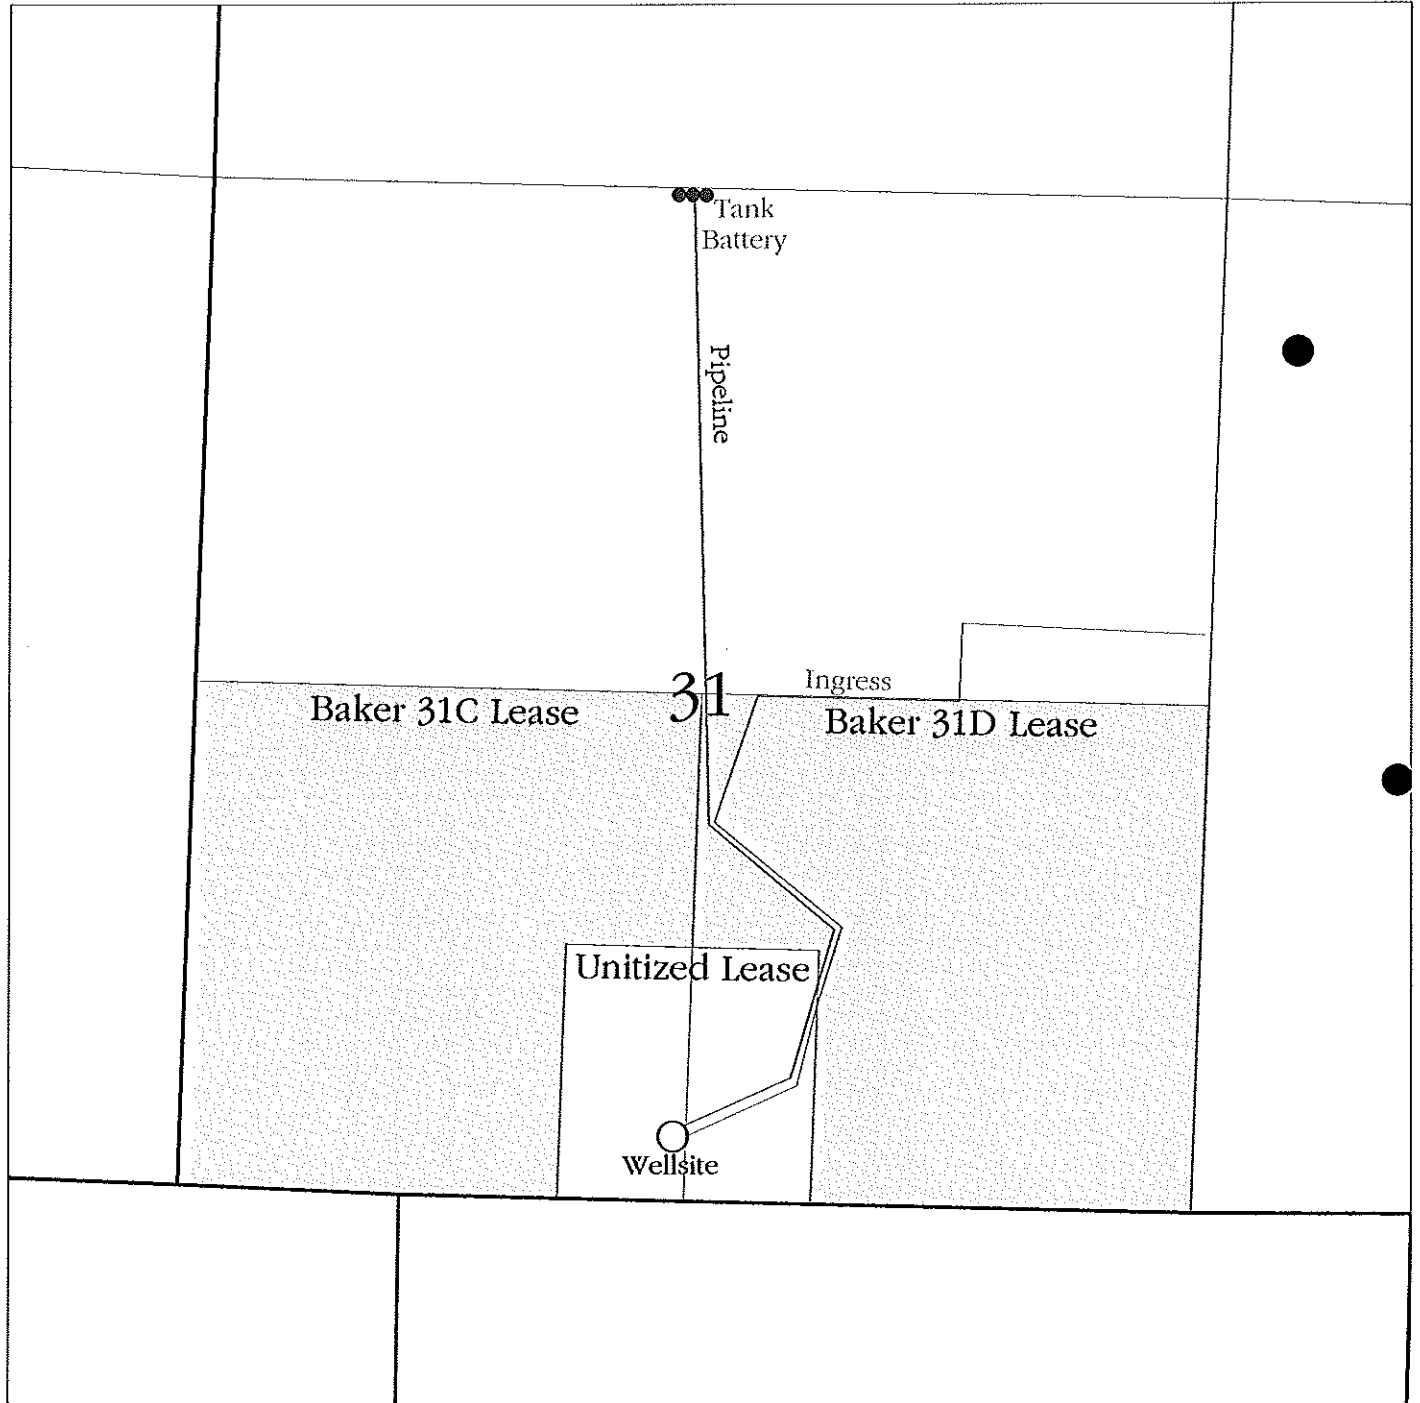

KANSAS SURFACE OWNER NOTIFICATION ACT

R 34 W

T
15
S

T
16
S

SCALE = 1 : 12,000

LOGAN COUNTY, KANSAS