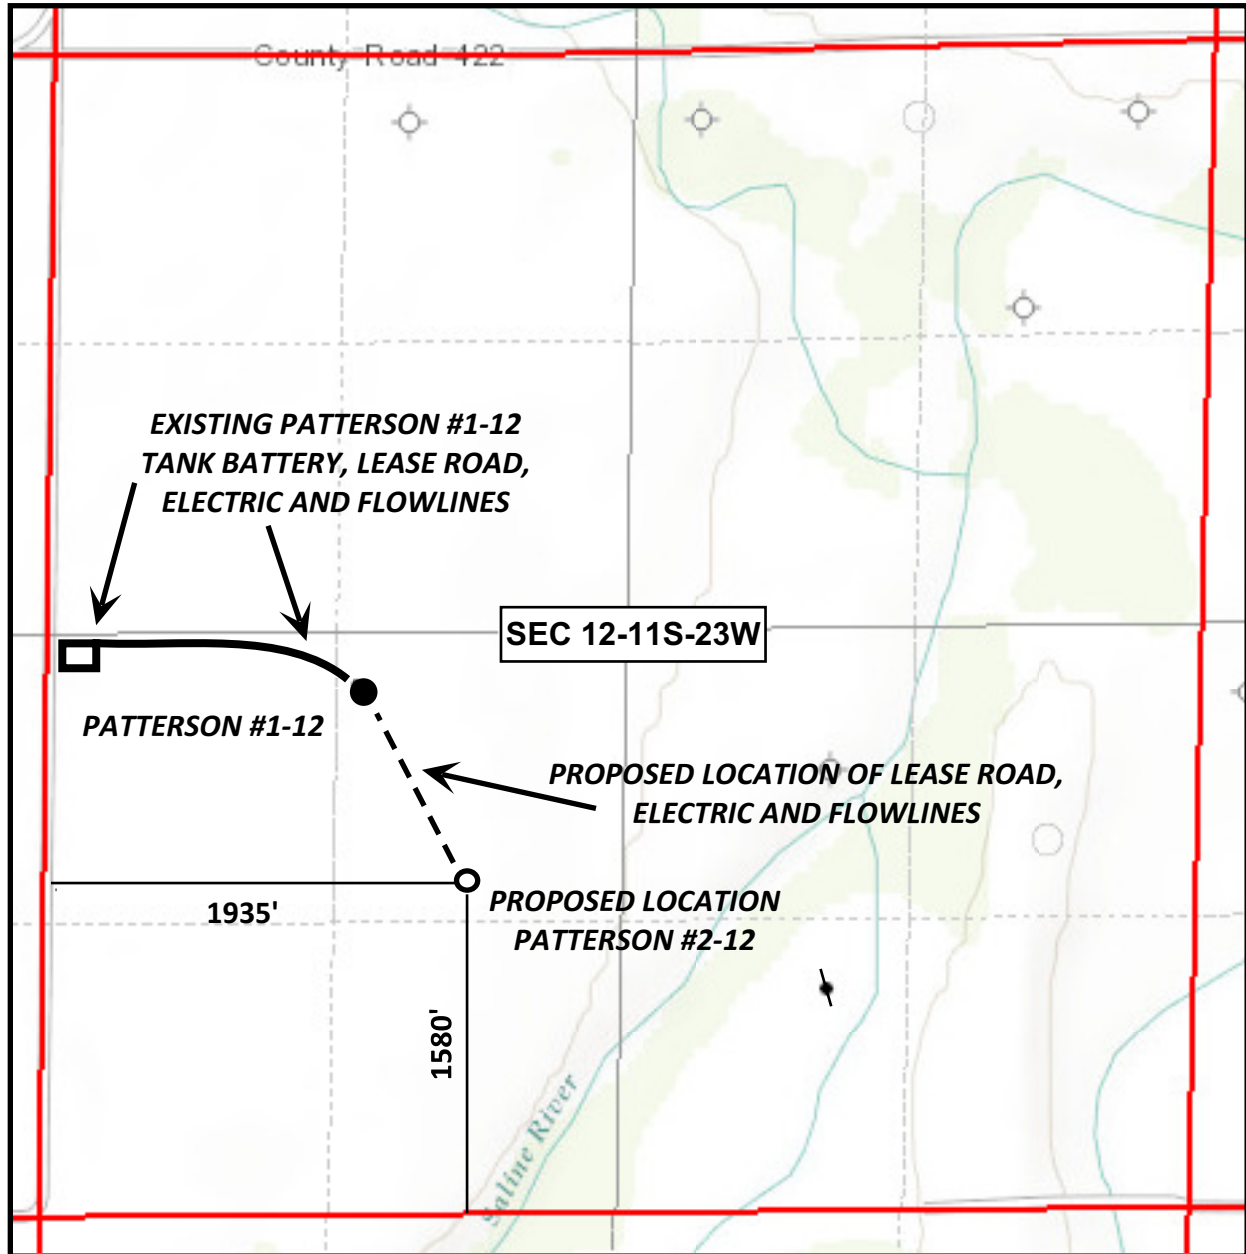

**LOCATION PLAT FOR CHOLLA PRODUCTION, LLC PATTERSON #2-12  
SHOWING PROPOSED LOCATION OF FACILITIES**

**CHOLLA PRODUCTION, LLC PATTERSON #2-12  
1580' FSL AND 1935' FWL  
SEC. 12-T11S-R23W, TREGO CO., KS  
7/15/2014**