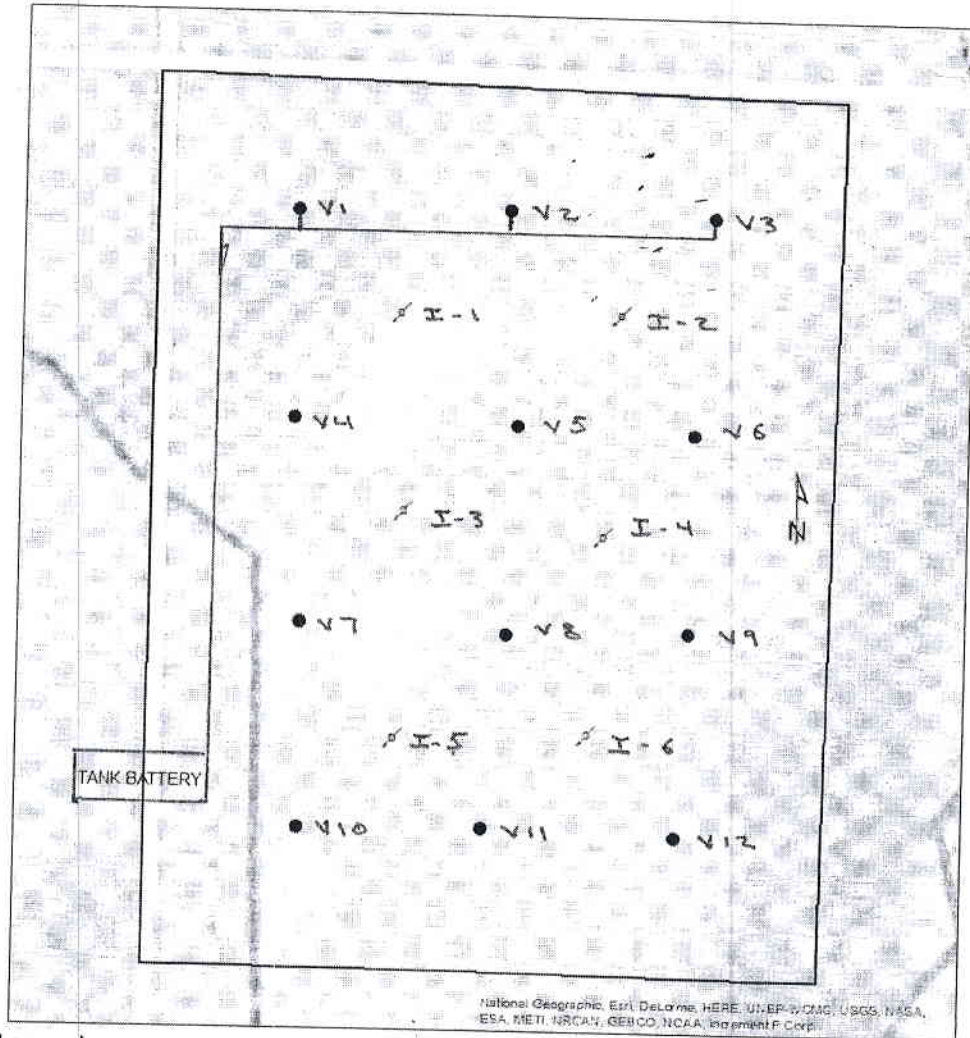

RICHARDSON LEASE DRILLING PLAN

Legend

- Producer
 - ⊕ Injector
 - Lease Boundary
- 0 275 550 1,100 Feet