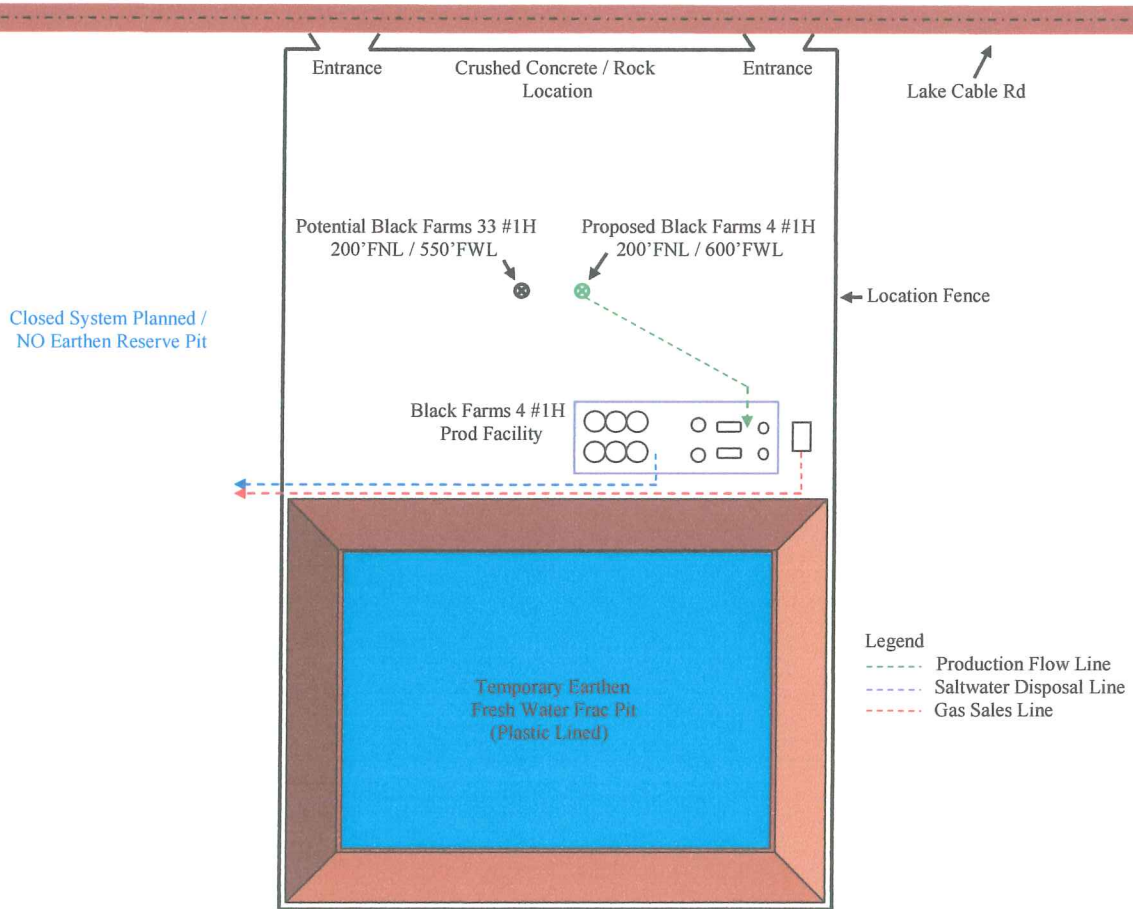

Unit Petroleum Company – Proposed Black Farms 4 #1H Location & Facility Diagram
 Surface Location - NW NW/4 Sec 4-T25S-R10W Reno Co., KS

NOT TO SCALE

Drawing: J Rummery 4/3/2014