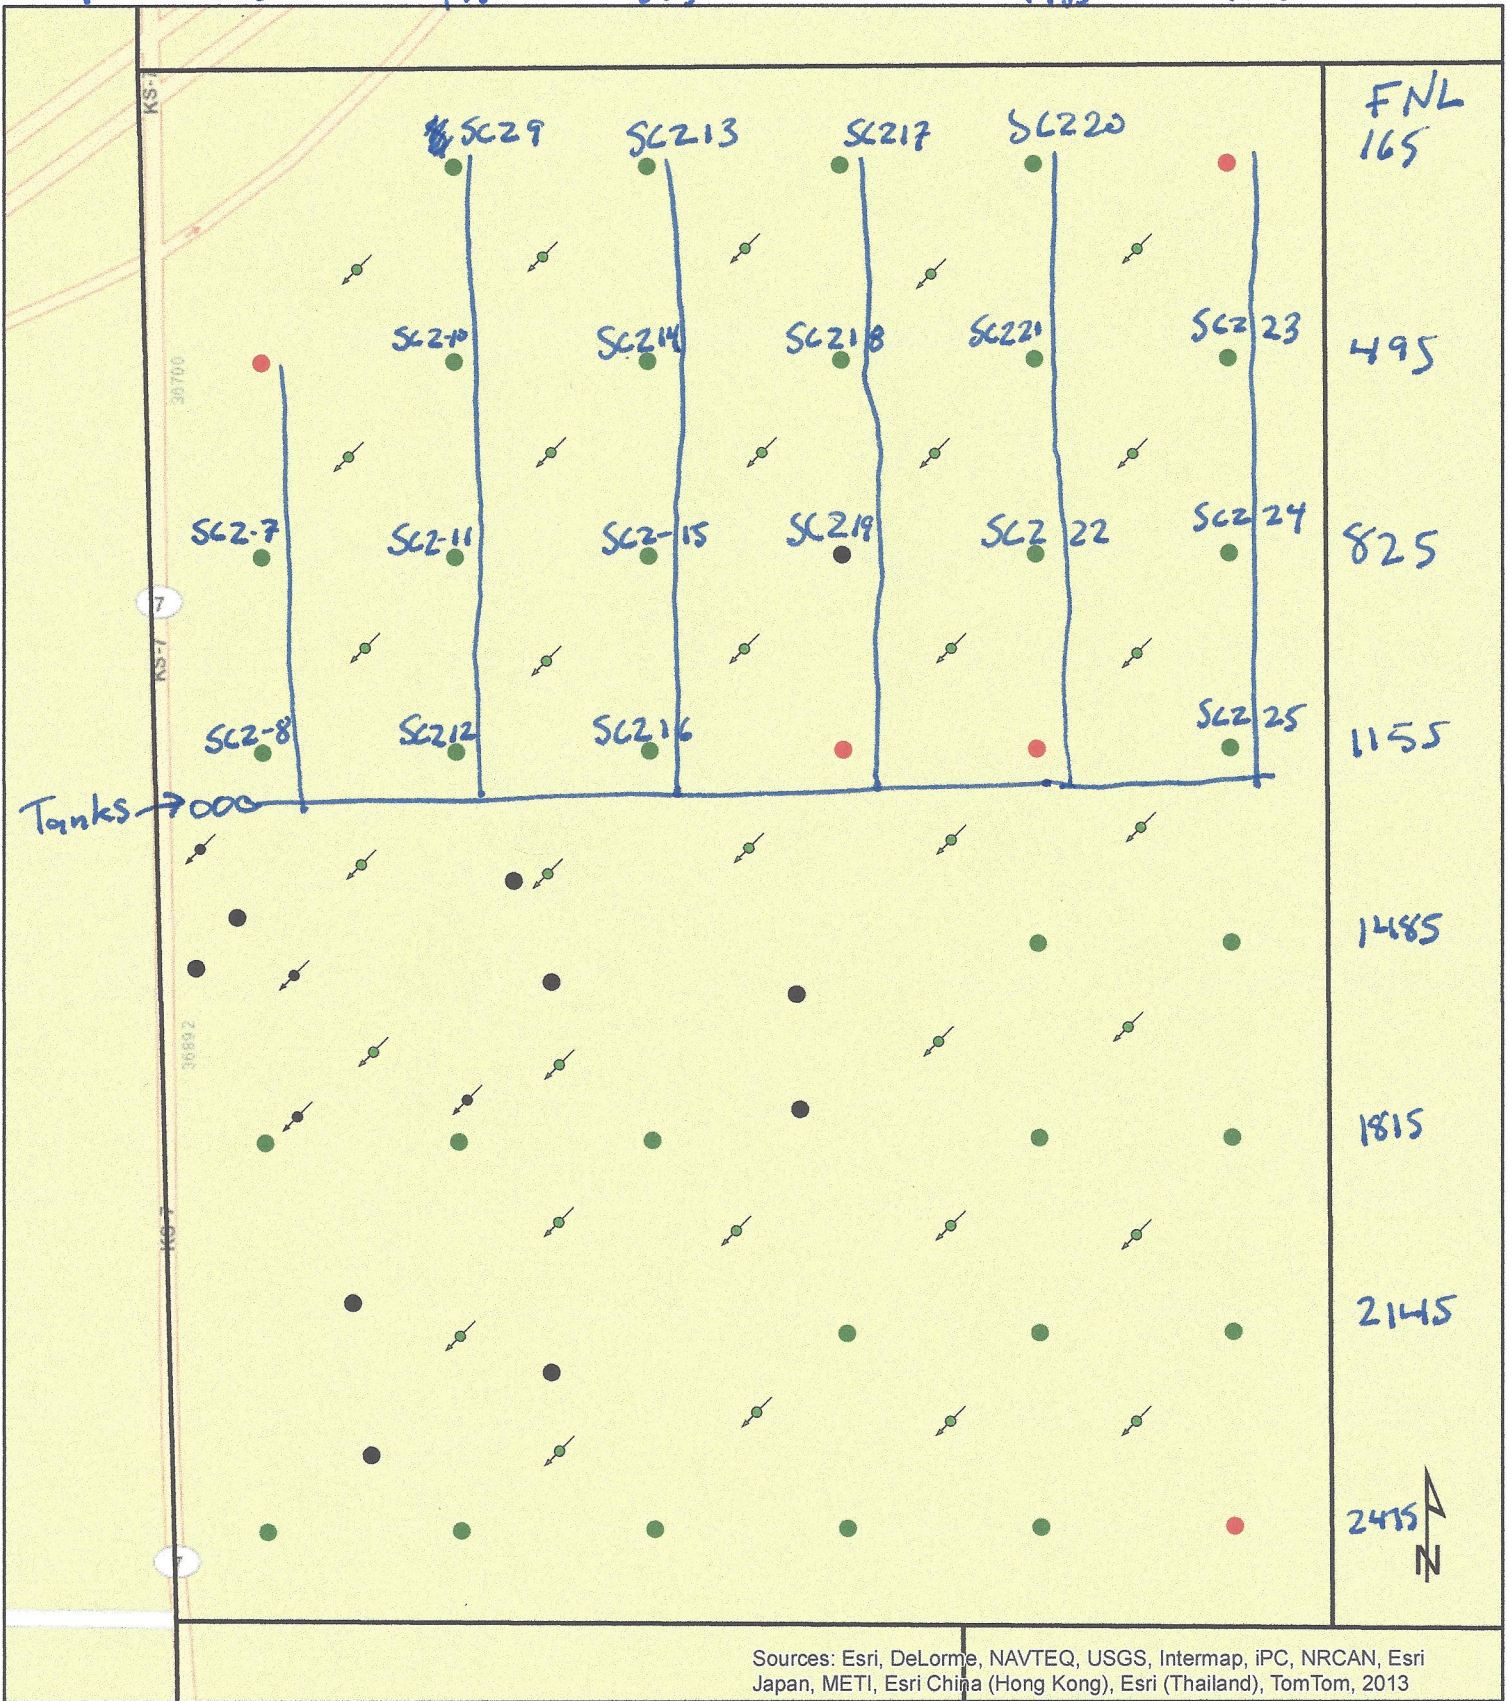

BAKER LEASE WELL LOCATIONS

FWL 165

495

825

1155

1485

1815

Sources: Esri, DeLorme, NAVTEQ, USGS, Intermap, iPC, NRCAN, Esri Japan, METI, Esri China (Hong Kong), Esri (Thailand), TomTom, 2013

— = Production Line, Electric Line, Lease Road

0 500 1,000 2,000 Feet