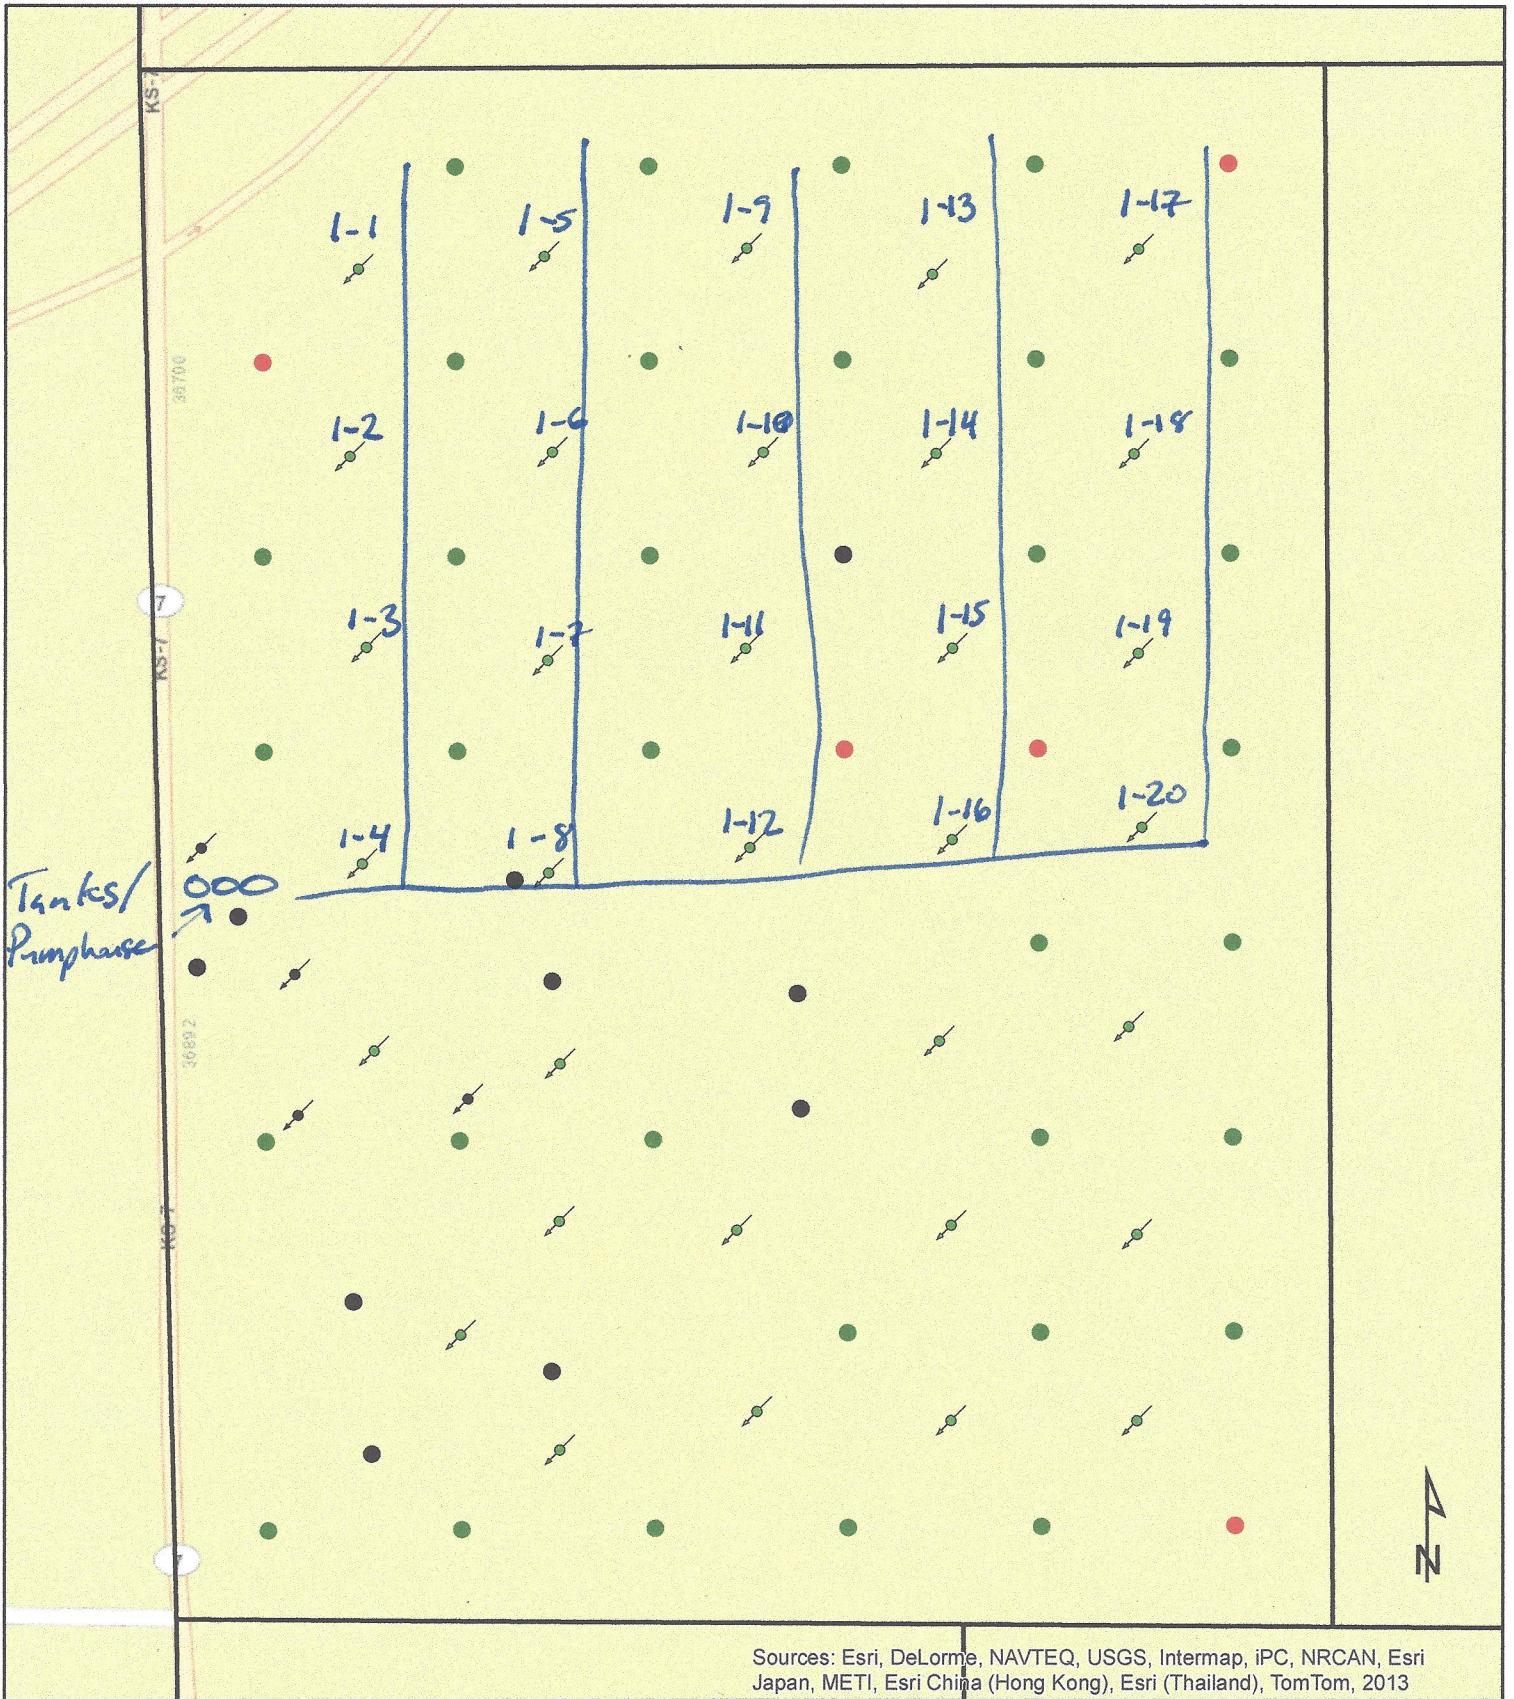

BAKER LEASE WELL LOCATIONS

Tanks/
Pumphouse

000

Sources: Esri, DeLorme, NAVTEQ, USGS, Intermap, iPC, NRCAN, Esri Japan, METI, Esri China (Hong Kong), Esri (Thailand), TomTom, 2013

— : Lease Road, Production and electric lines

0 500 1,000 2,000 Feet