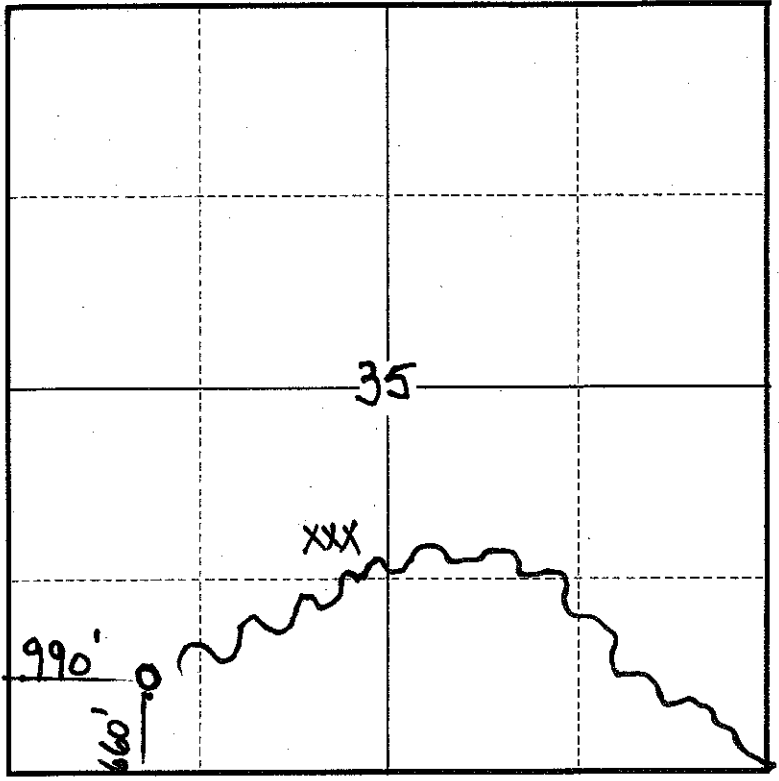

35. 25s - 4E
E/2 - SW - SW
Butler co KS
Rice - Tanner #1

o = location
xxx = proposed tank battery
wavy = lease Rd