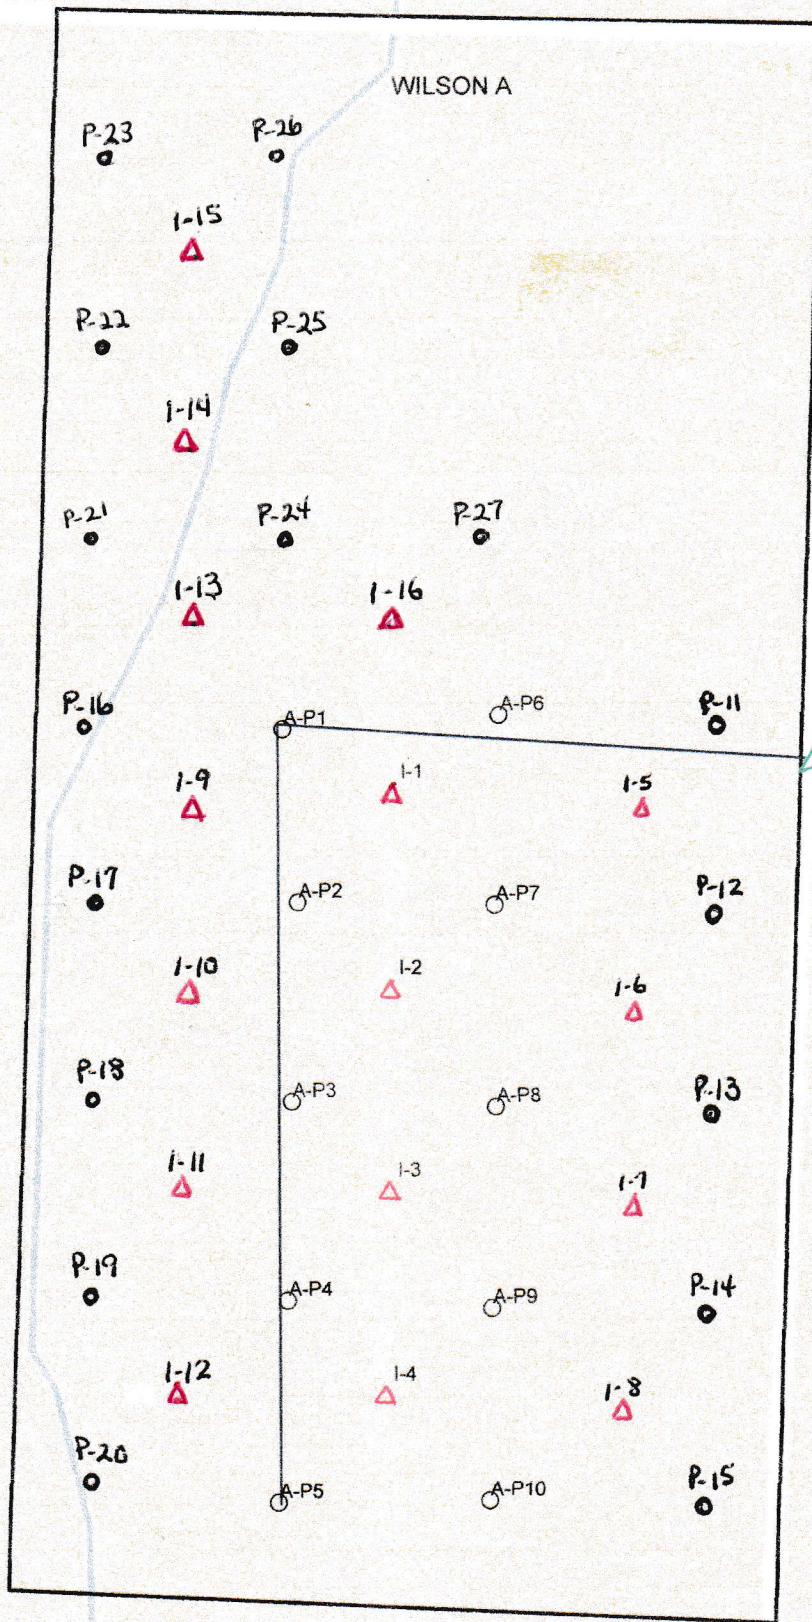

W 375th St

WILSON A

TANK BATTERY

Legend

- Producer
- Producer Intent
- ▲ Injector
- △ Injector Intent

LEASE ROADS, PRODUCTION, AND ELECTRIC LINES IN BLUE