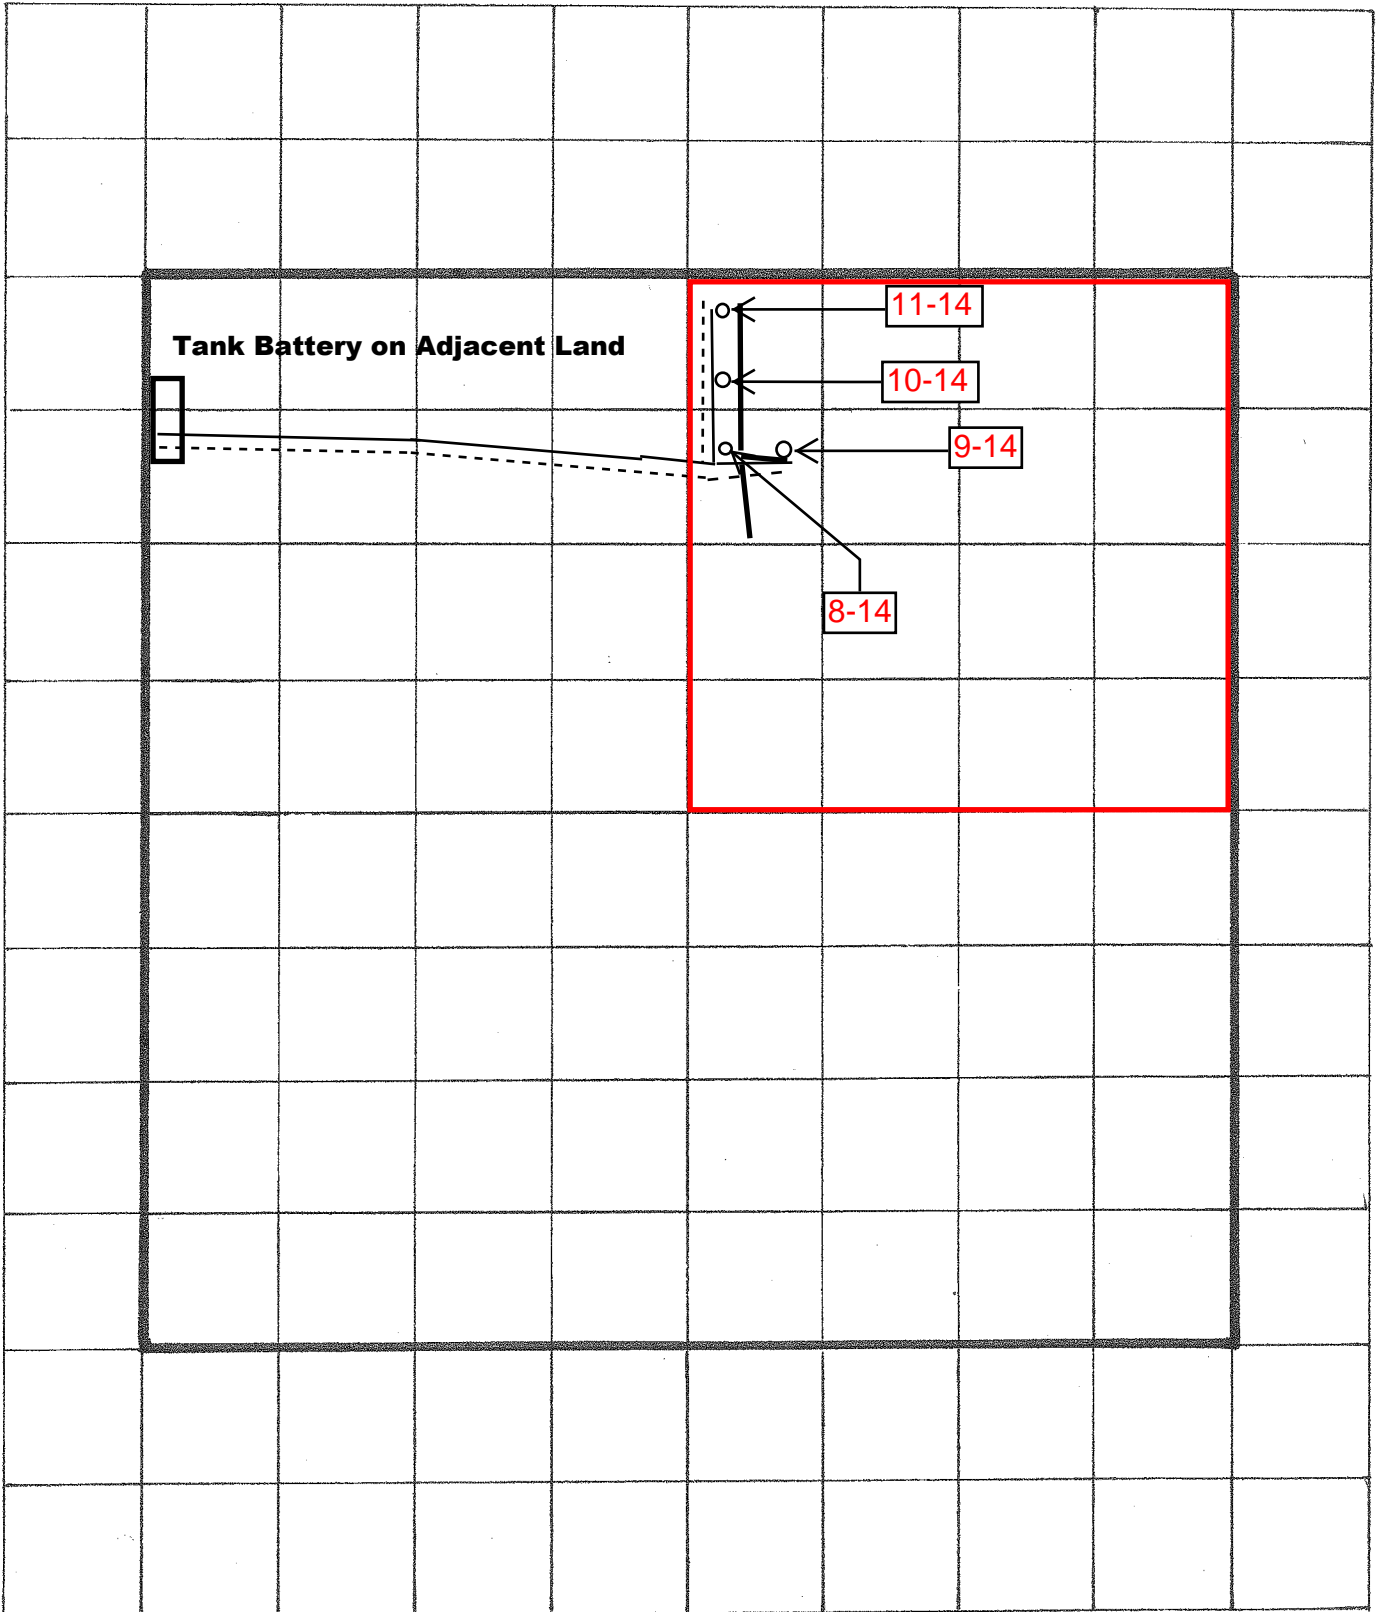

**Eagle Lease Location
Platt Map for Intent**

Eagle 8-14, 9-14,
Well Name: 10-14, & 11-14
Quarter: Northeast
Section: 31 Twp: 25 Rge: 14E

LEGEND

- Well Location
- Tank Battery Location
- Pipeline Location
- Electric Line Location
- ▬ Lease Road Location