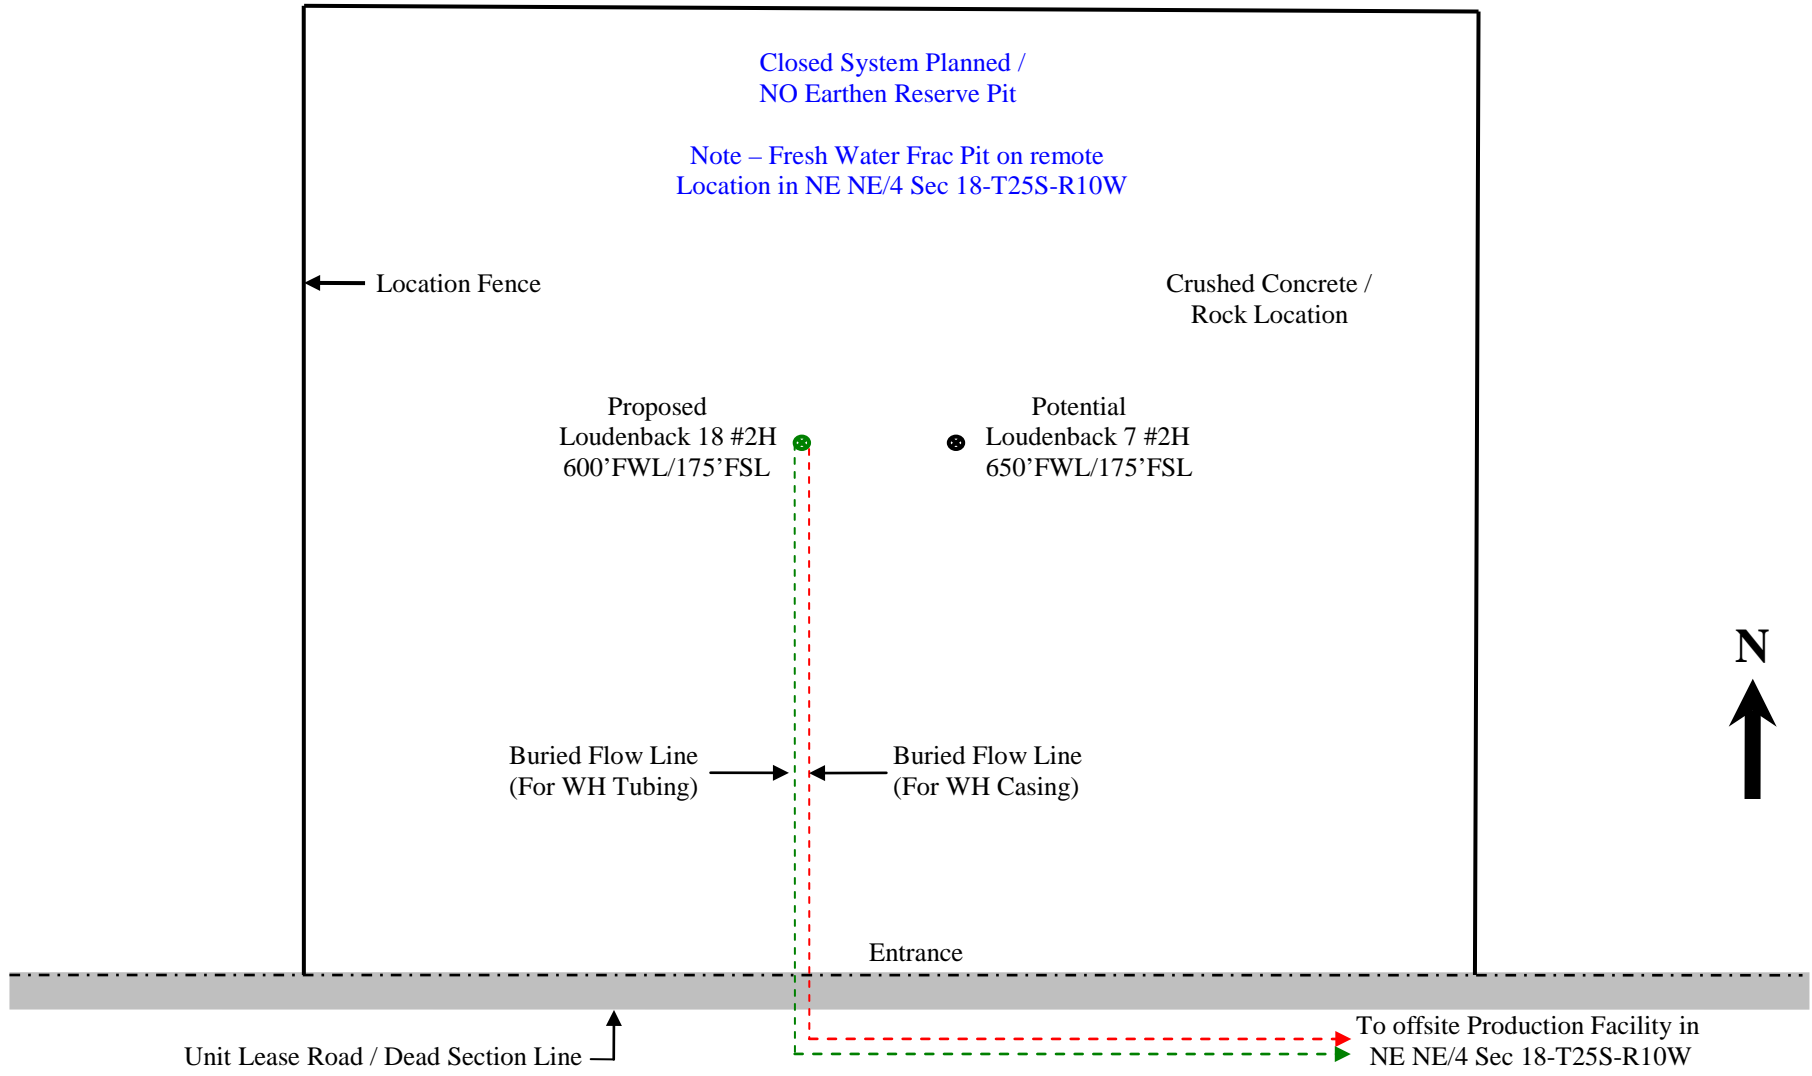

Unit Petroleum Co. – Proposed Loudenback 18 #2H Location & Facility Diagram
Surface Location – SW SW SW/4 Sec 7-T25S-R10W Reno Co., KS

NOT TO SCALE

Drawing: J Rummery 4/21/2014