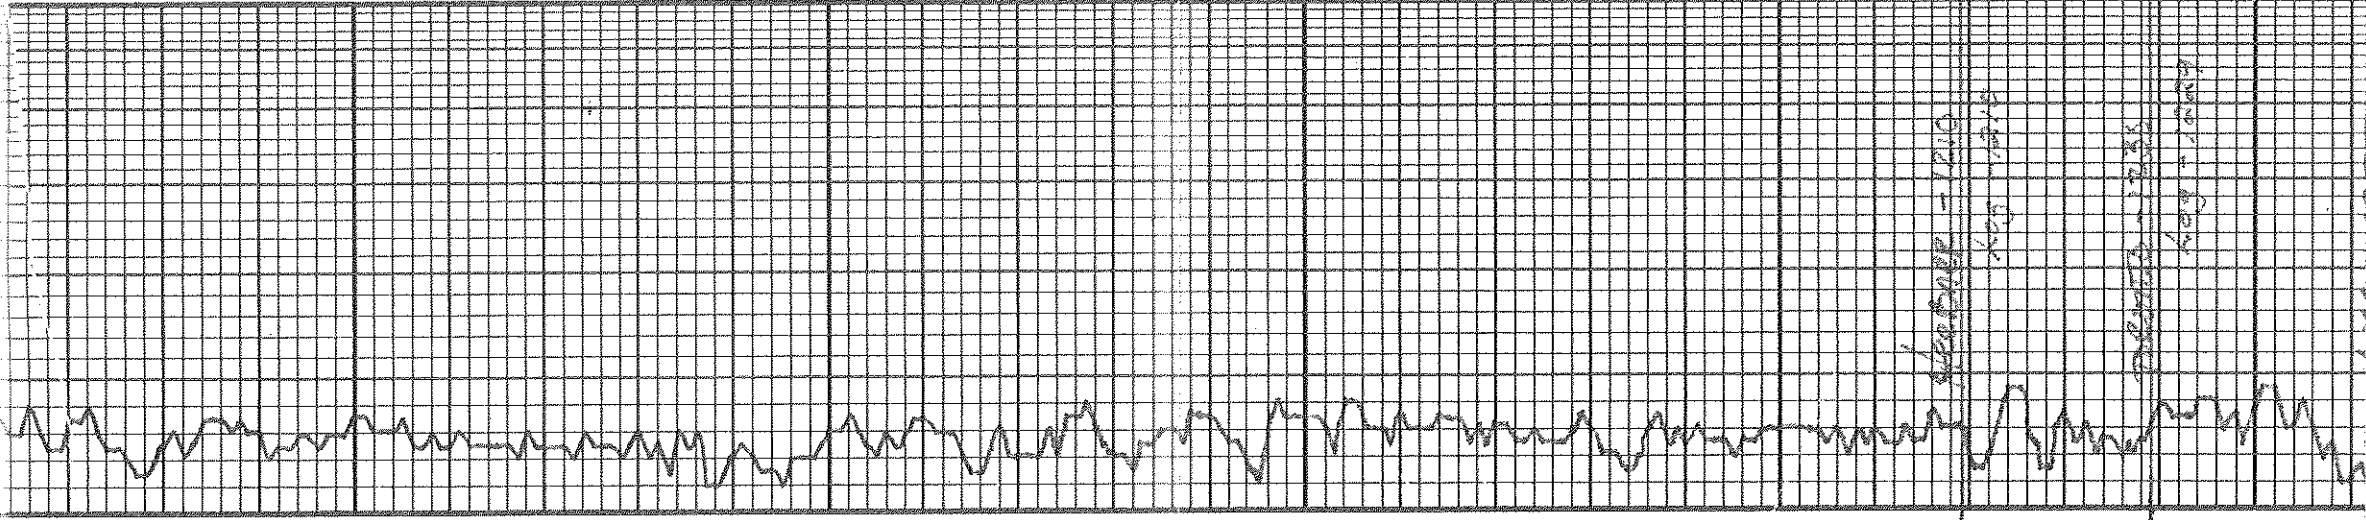

3100 - 3200

key - 100%

3200 - 3300

key - 100%

DATE TIME WELL NO. LOG

LOG

OWS

Rate of Penetration Decreases

OPERATOR Douglas Nelson
LEASE Schenck # 23 IP
ELEVATION 2079 KB RTD 3700

LOCATION 1000' ENL # 1380' FEL
SEC 3 TWP 13s RNG 17W
COUNTY PLUM STATE KANSAS