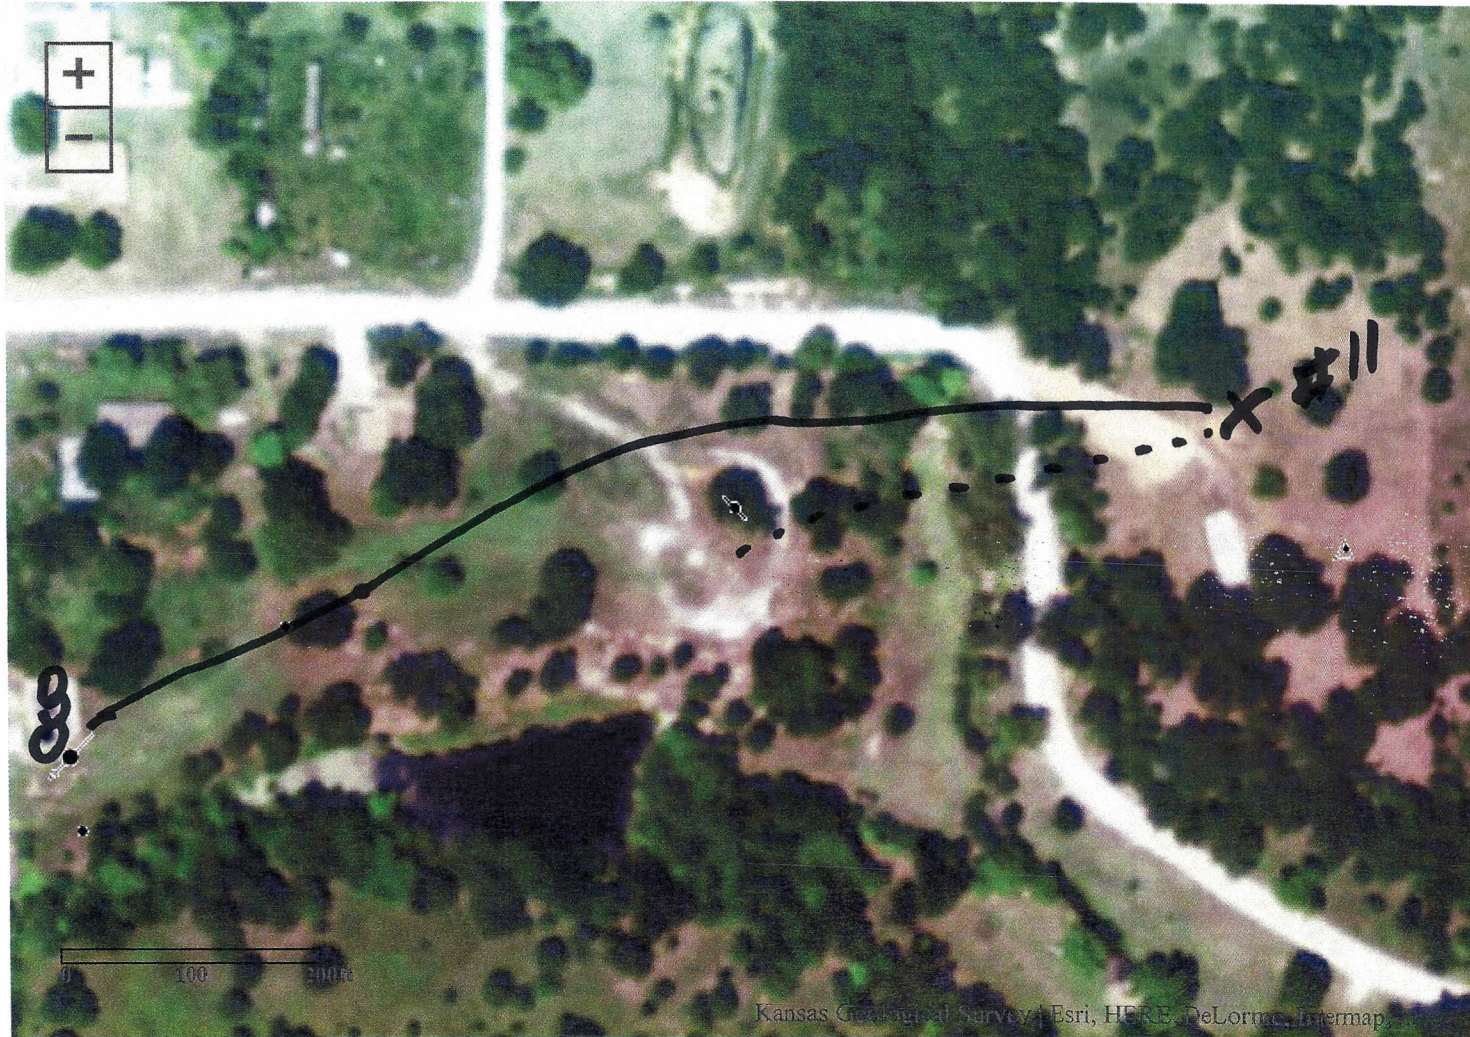

Kansas Oil and Gas

Kansas Geological Survey

Statewide View | Zoom to Location | Filter Wells | Label Wells | Download Wells | Print to PDF | Clear Highlight | Help

Layers Info Legend L

Layer	Ti
<input checked="" type="checkbox"/> Oil & Gas Wells	
<input type="checkbox"/> Wells Reported Spudded i	
<input type="checkbox"/> WWC5 Water Wells	
<input checked="" type="checkbox"/> Sec-Twp-Rng	
<input type="checkbox"/> Oil & Gas Fields	
<input type="checkbox"/> Topographic Map	
<input checked="" type="checkbox"/> 2012 Aerials	
<input type="checkbox"/> 2002 B&W Aerials	
<input checked="" type="checkbox"/> Base map	